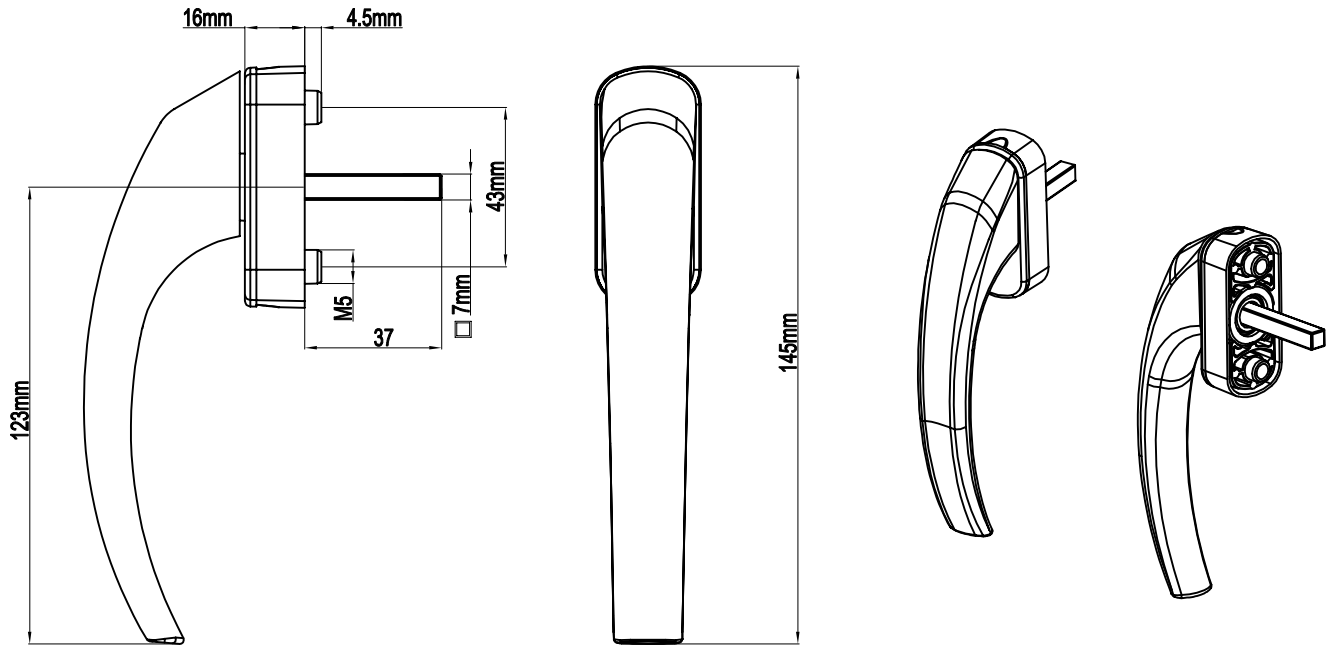

Fulya Window Handle

Product Code			Product Name
Ral 9016	Ral 8019	Ral 8003	
P07001	P07002	P07003	Fulya Window Handle