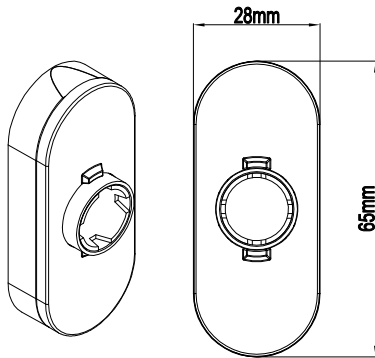

Fulya Window Handle

Product Code			Product Name
Ral 9016	Ral 8019	Ral 8003	
P07001	P07002	P07003	Fulya Window Handle

Fulya Window Handle Rythm

Product Code			Product Name
Ral 9016	Ral 8019	Ral 8003	
P07007	P07008	P07009	Fulya Window Handle Rythm Pls. Cover
P07013	P07014	P07015	Fulya Window Handle Rythm Alm. Cover

Window Handle Accessory Choices

Elliptical Body

Rectangle Body

Oval Body

Oval Body Rythm
Alm. Cover

Plastic Gear