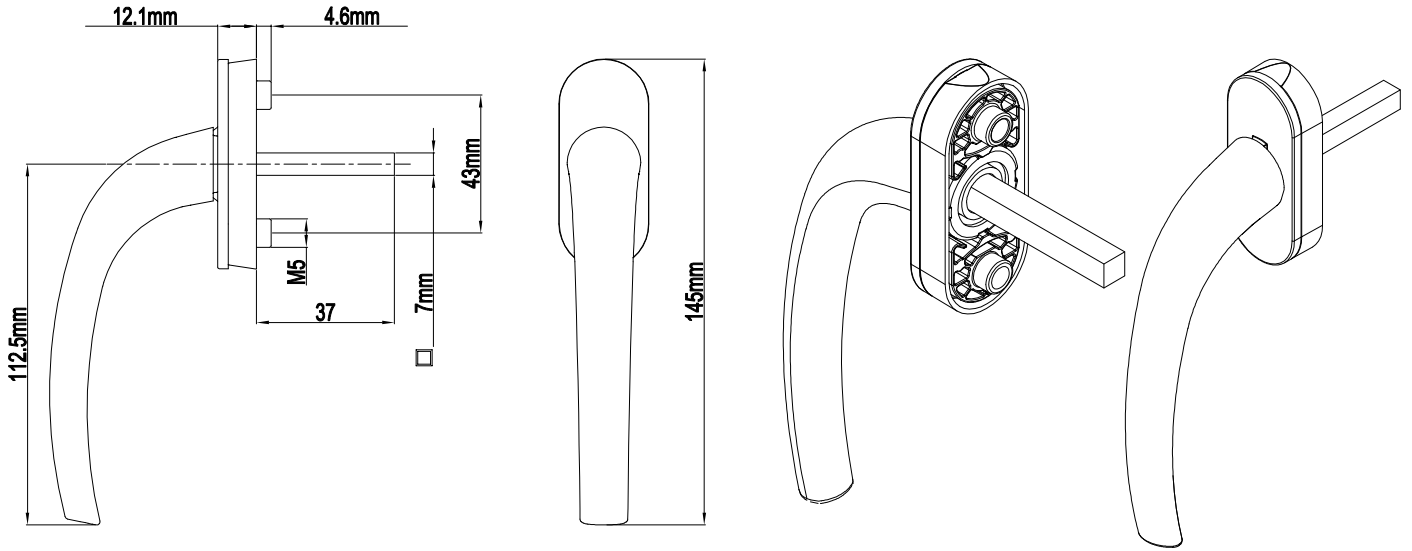

Melody Window Handle

Product Code			Product Name
Ral 9016	Ral 8019	Ral 8003	
P09011	P09012	P09013	Melody Window Handle