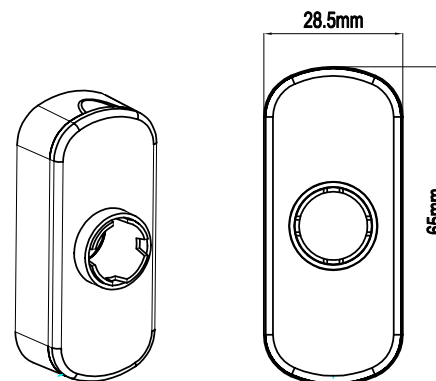

Window Handle Accessory Choices

Elliptical Body

Rectangle Body

Oval Body

Oval Body Rythm
Alm. Cover

Plastic Gear