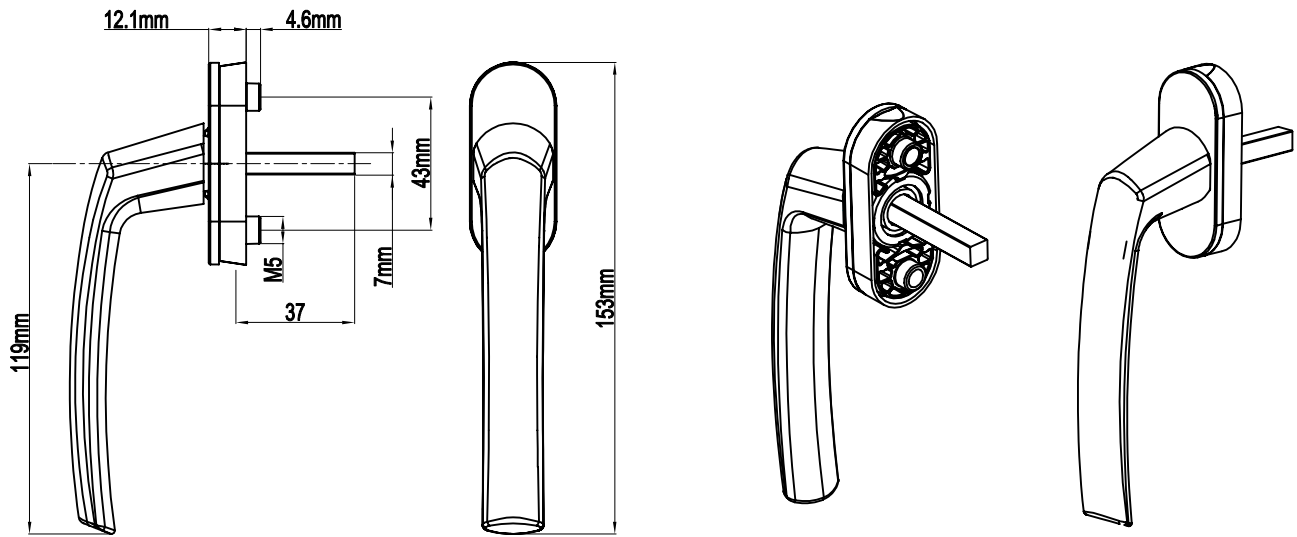

Window Handle

www.tandt.com.tr

Rimini Window Handle

Product Code			Product Name
Ral 9016	Ral 8019	Ral 8003	
P01010	P01011	P01012	Rimini Window Handle

Rimini Window Handle Rythm

Product Code			Product Name
Ral 9016	Ral 8019	Ral 8003	
P01027	P01039	P01040	Rimini Window Handle Rythm

Ebru Window Handle

Product Code			Product Name
Ral 9016	Ral 8019	Ral 8003	
P02004	P02005	P02006	Ebru Window Handle

Ebru Window Handle Rythm

Product Code			Product Name
Ral 9016	Ral 8019	Ral 8003	
P02050	P02051	P02052	Ebru Window Handle Rythm

Window Handle Accessory Choices

Elliptical Body

Rectangle Body

Oval Body

Oval Body Rythm
Alm. Cover

Plastic Gear