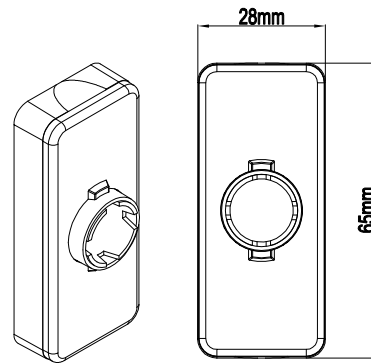

Fulya Window Handle

Product Code			Product Name
Ral 9016	Ral 8019	Ral 8003	
P07001	P07002	P07003	Fulya Window Handle

Fulya Window Handle Rythm

Product Code			Product Name
Ral 9016	Ral 8019	Ral 8003	
P07007	P07008	P07009	Fulya Window Handle Rythm Pls. Cover
P07013	P07014	P07015	Fulya Window Handle Rythm Alm. Cover

Window Handle Accessory Choices

Elliptical Body

Rectangle Body

Oval Body

Oval Body Rythm
Alm. Cover

Plastic Gear