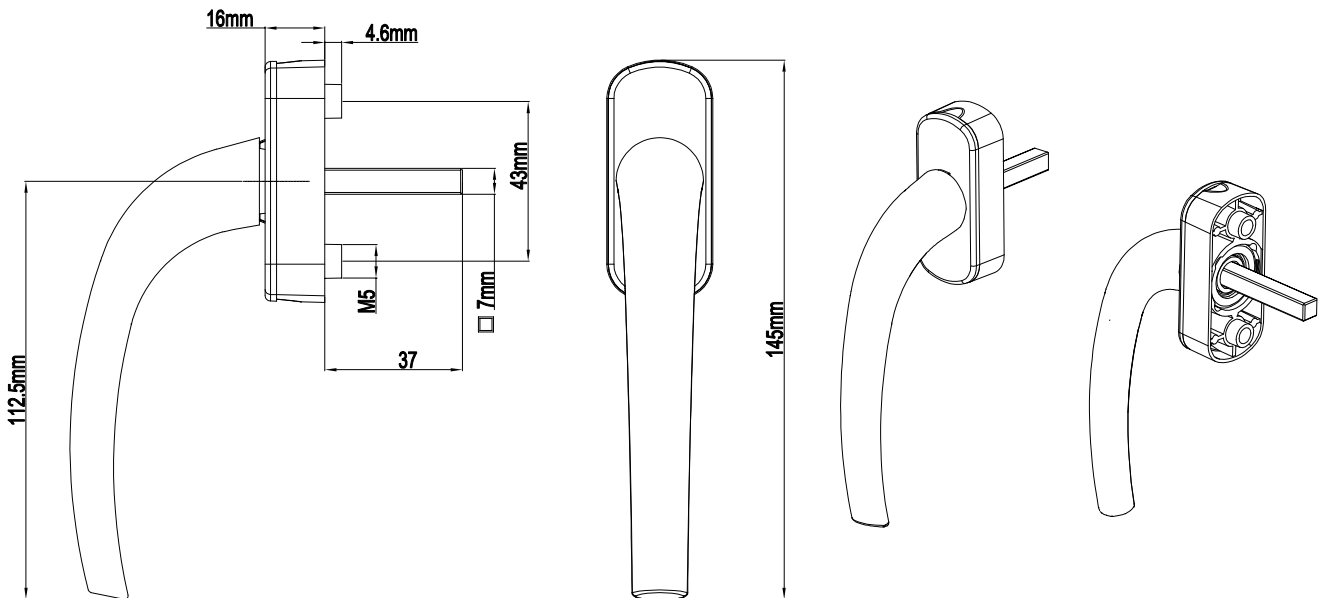

Melody Window Handle Rythm

Product Code			Product Name
Ral 9016	Ral 8019	Ral 8003	
P09194	P09195	P09196	Melody Window Handle Rythm