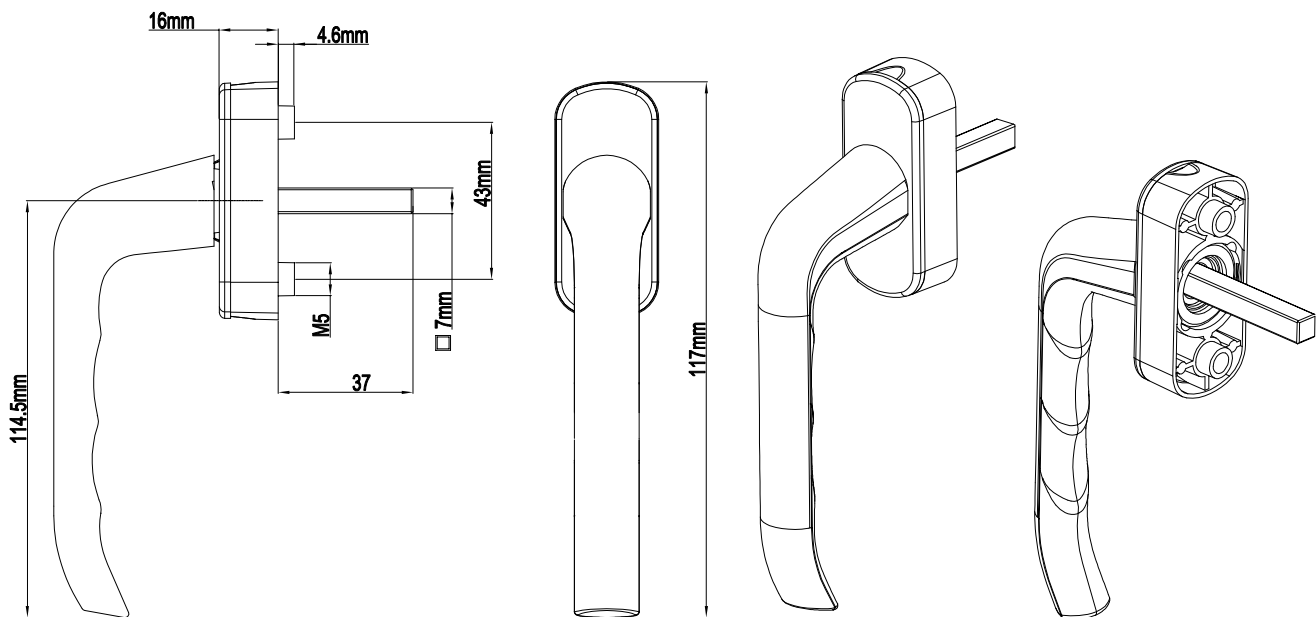

Ebru Window Handle Rythm

Product Code			Product Name
Ral 9016	Ral 8019	Ral 8003	
P02050	P02051	P02052	Ebru Window Handle Rythm