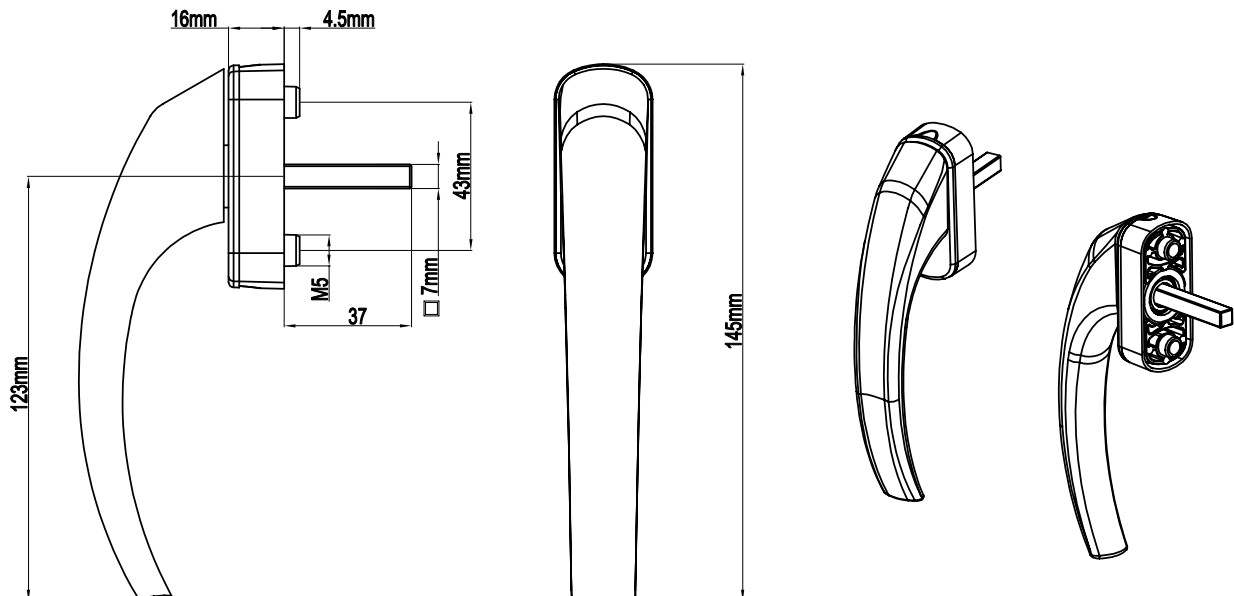

Fulya Window Handle Rythm

Product Code			Product Name
Ral 9016	Ral 8019	Ral 8003	
P07007	P07008	P07009	Fulya Window Handle Rythm Pls. Cover
P07013	P07014	P07015	Fulya Window Handle Rythm Alm. Cover