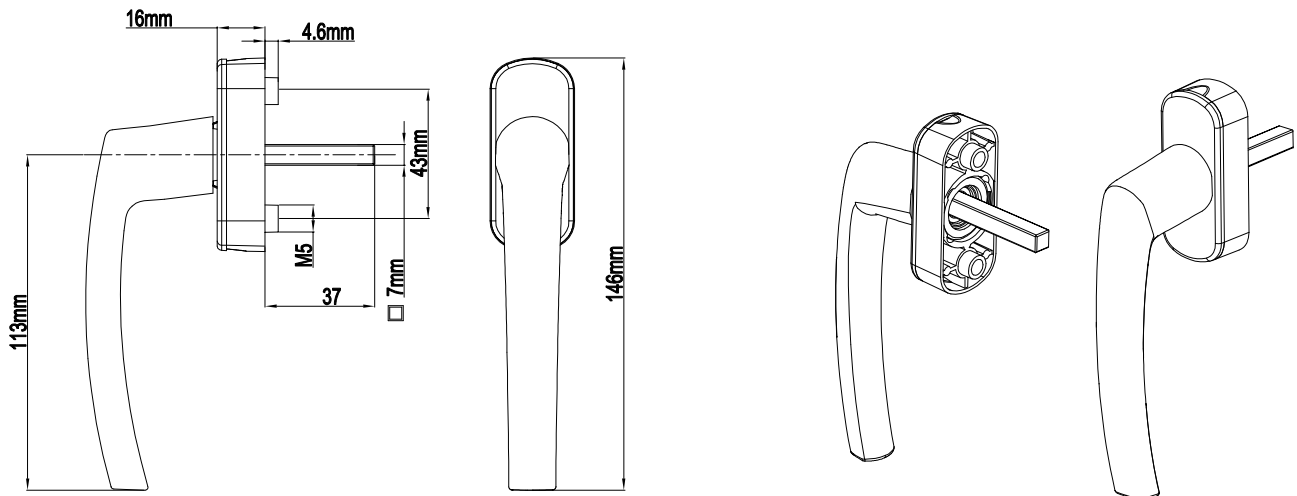

Classy Window Handle Rythm

Product Code			Product Name
Ral 9016	Ral 8019	Ral 8003	
P03055	P03056	P03057	Classy Window Handle Rythm