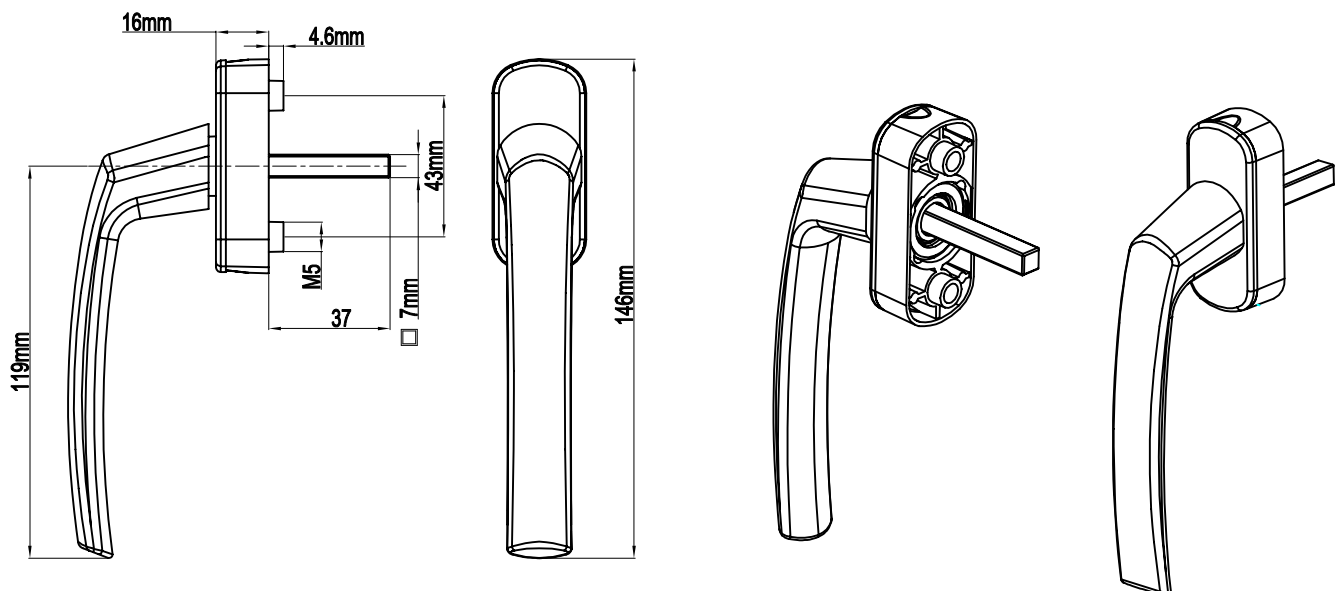

Window Handle

www.tandt.com.tr

Rimini Window Handle

Product Code			Product Name
Ral 9016	Ral 8019	Ral 8003	
P01010	P01011	P01012	Rimini Window Handle

Rimini Window Handle Rythm

Product Code			Product Name
Ral 9016	Ral 8019	Ral 8003	
P01027	P01039	P01040	Rimini Window Handle Rythm

Ebru Window Handle

Product Code			Product Name
Ral 9016	Ral 8019	Ral 8003	
P02004	P02005	P02006	Ebru Window Handle

Ebru Window Handle Rythm

Product Code			Product Name
Ral 9016	Ral 8019	Ral 8003	
P02050	P02051	P02052	Ebru Window Handle Rythm

Window Handle Accessory Choices

Elliptical Body

Rectangle Body

Oval Body

Oval Body Rythm
Alm. Cover

Plastic Gear