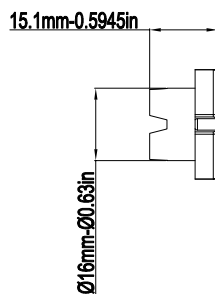

Window Handle Accessory Choices

Elliptical Body

Rectangle Body

Oval Body

Oval Body Rythm
Alm. Cover

Plastic Gear