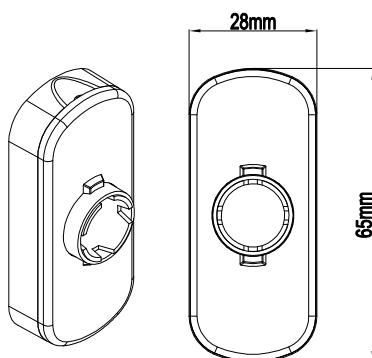

Fulya Window Handle

Product Code			Product Name
Ral 9016	Ral 8019	Ral 8003	
P07001	P07002	P07003	Fulya Window Handle

Fulya Window Handle Rythm

Product Code			Product Name
Ral 9016	Ral 8019	Ral 8003	
P07007	P07008	P07009	Fulya Window Handle Rythm Pls. Cover
P07013	P07014	P07015	Fulya Window Handle Rythm Alm. Cover

Window Handle Accessory Choices

Elliptical Body

Rectangle Body

Oval Body

Oval Body Rythm
Alm. Cover

Plastic Gear