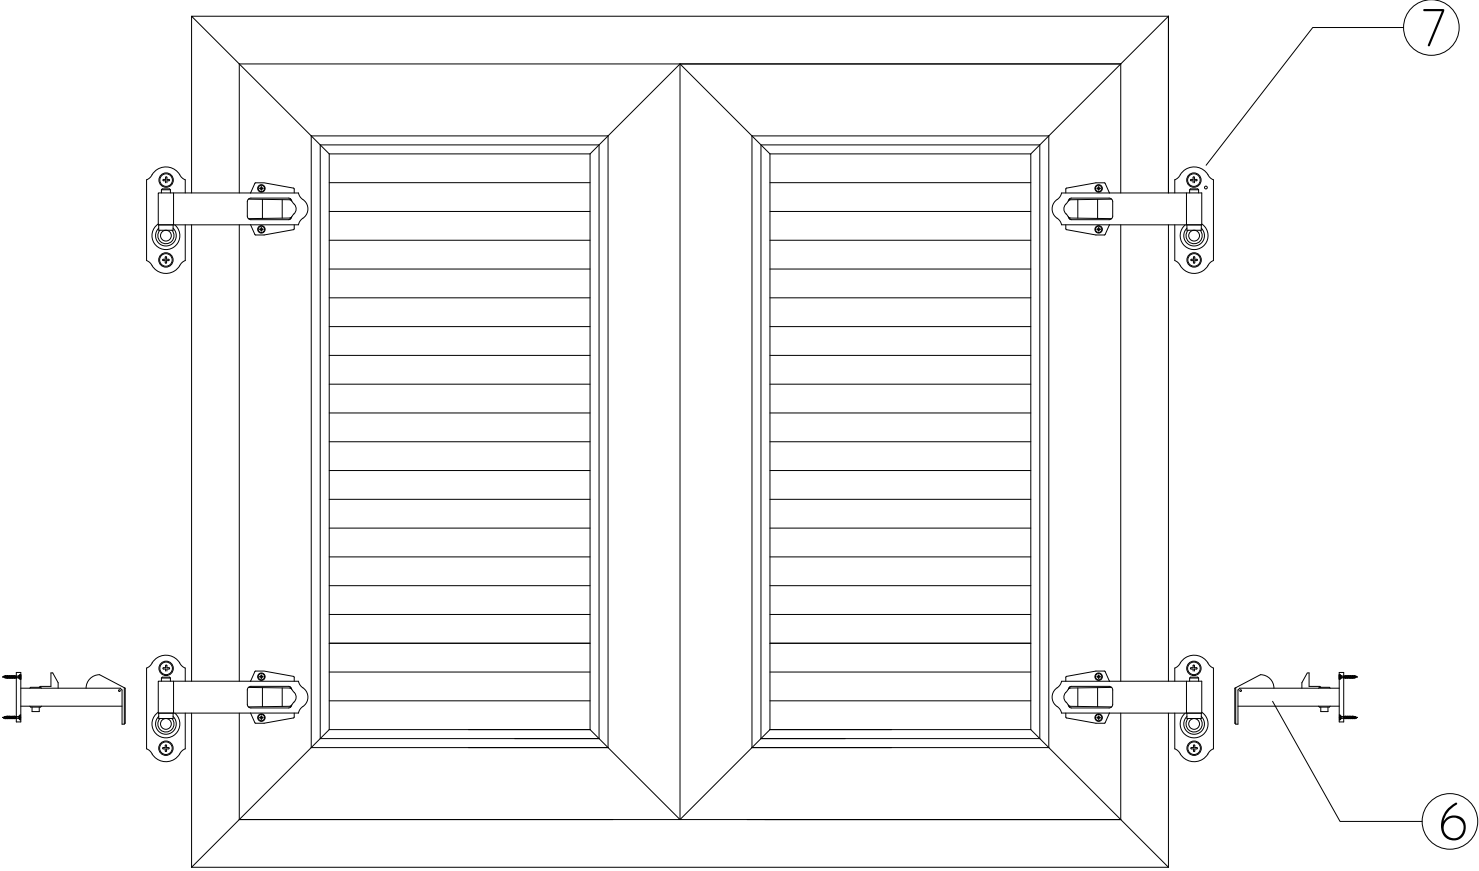

Schematic Description Of Shutter Hardware Fit - 2 Sashes - Exterior View