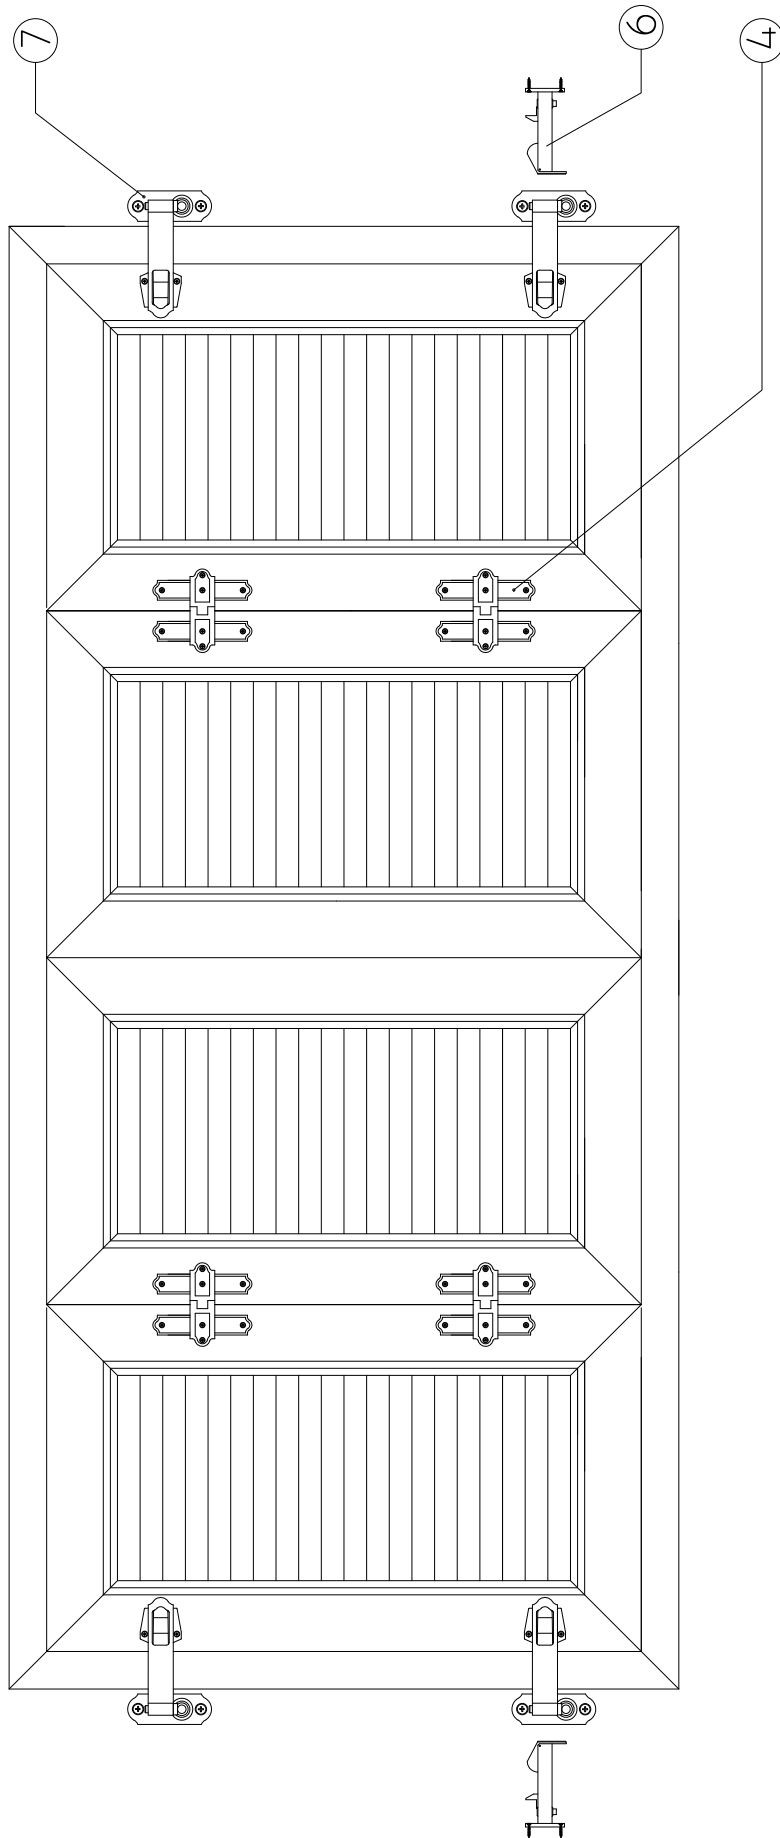

# Schematic Description Of Folding Shutter Hardwara Frame Fit - 4 Sashes - Exterior View

# Schematic Description Of Folding Shutter Hardware Wall Fit 4 - Sashes - Exterior View

# Schematic Description Of Folding Shutter Hardware - 4 Sashes - Interior View

# Schematic Description Of Shutter Hardware Frame Fit - 2 Sashes - Exterior View