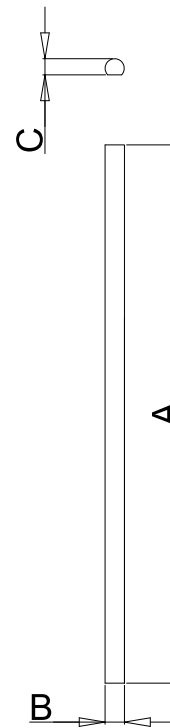

# Schematic Description Of Shutter Hardware Frame Fit - 2 Sashes - Exterior View

# Schematic Description Of Shutter Hardware Fit - 2 Sashes - Exterior View

## Schematic Description Of Shutter Hardware - 2 Sashes - Interior View

# Shutter Locking Mechanism Bars

12.1

12.2

<b>12</b>	Shutter Locking Mechanism Bars	A	B	C	Black - Ral 9005
12.1	Shutter Locking Mechanism Bar 2050	2050mm	8.9mm	7.5mm	P20020
12.2	Shutter Locking Mechanism Bar 2500	2500mm	8.9mm	7.5mm	P20021