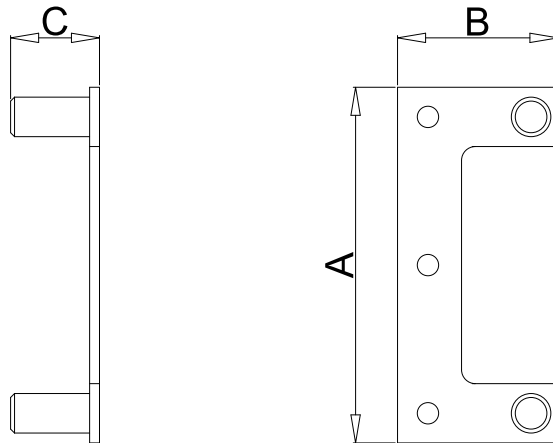

Shutter Striker Pin Bracket

9.1

9	Shutter Striker Pin Bracket	A	B	C	Black - Ral 9005
9.1	Shutter Striker Pin Bracket	90mm	40.6mm	22.5mm	P20043