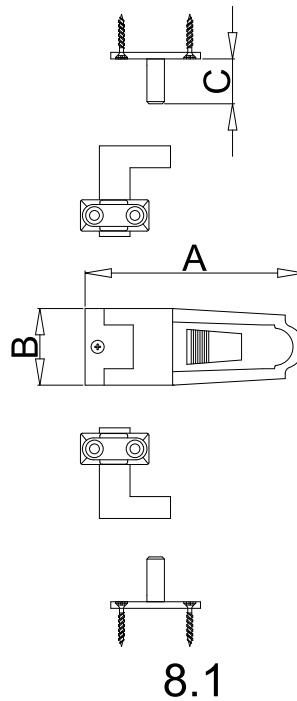

Shutter Locking Mechanism

8	Shutter Locking Mechanism	A	B	C	Black - Ral 9005
8.1	Shutter Locking Mechanism	100mm	35mm	20.5mm	P20054