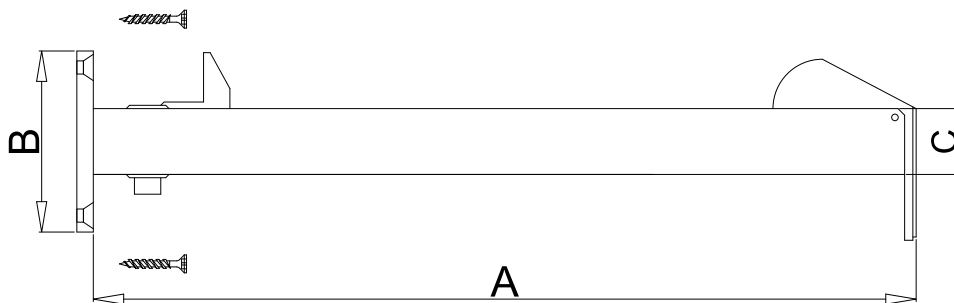

6.3

6	Shutter Catches	A	B	C	Black - Ral 9005
6.1	Shutter Catches 160 mm	160mm	58mm	18mm	P20048
6.2	Shutter Catches 190 mm	190mm	58mm	18mm	P20047
6.3	Shutter Catches 250 mm	250mm	58mm	18mm	P20046