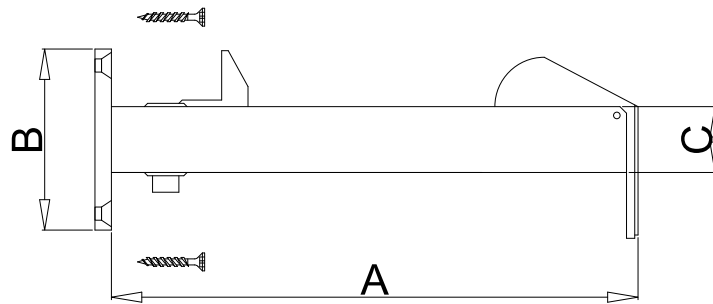

Shutter Catches

6.1