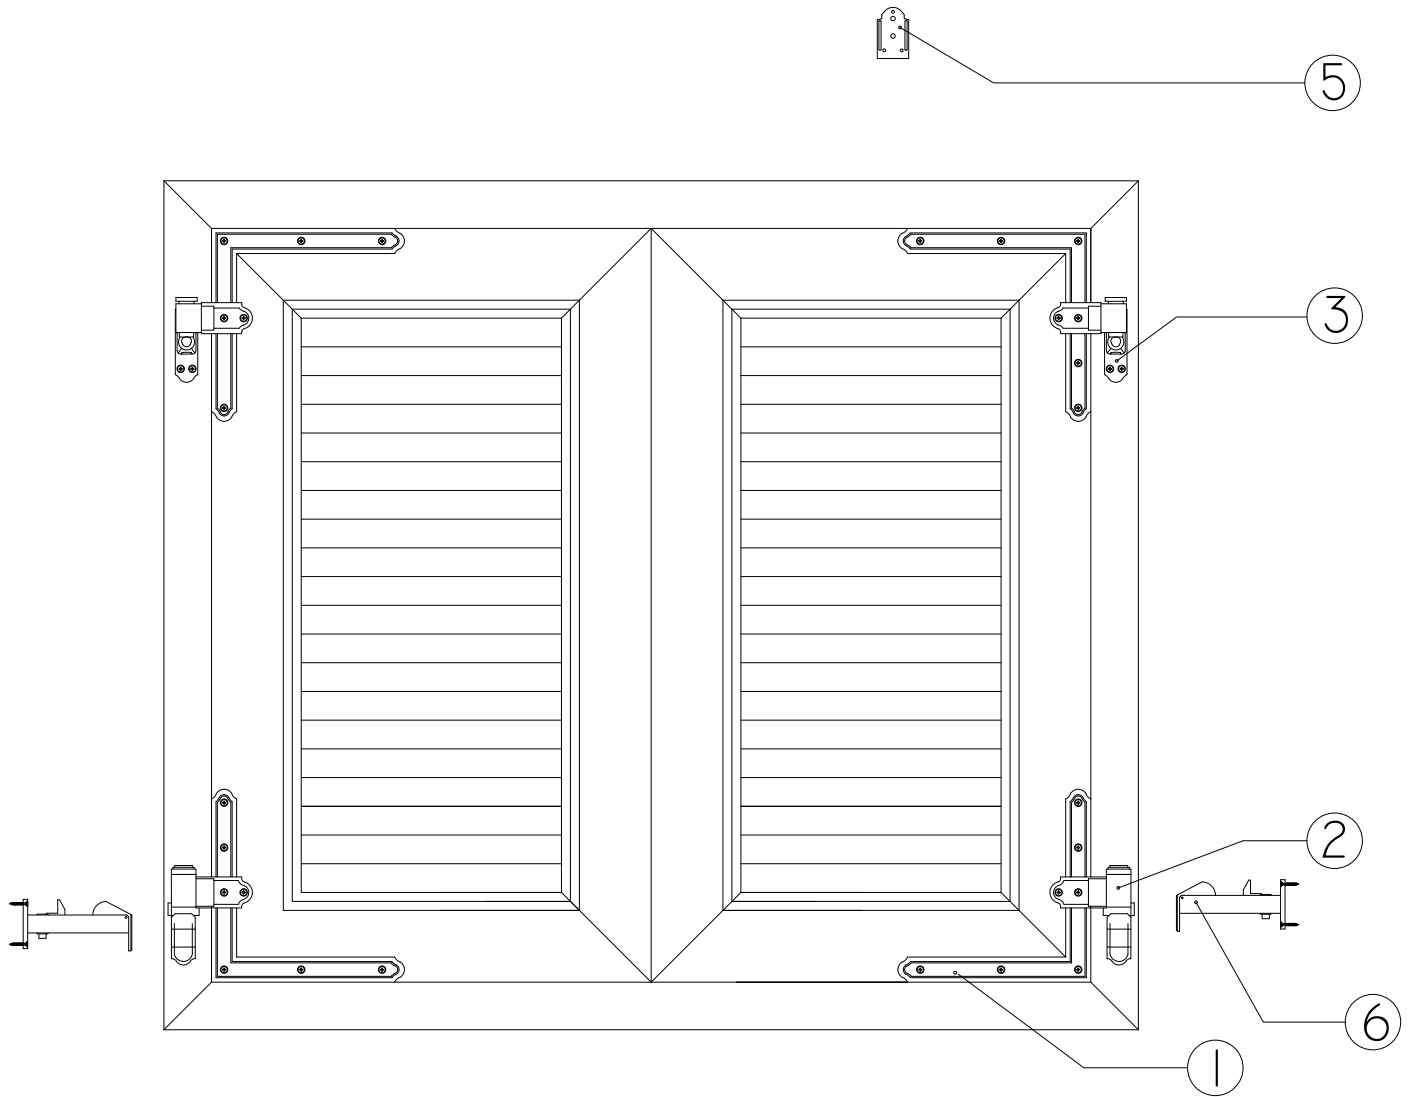

# Schematic Description Of Folding Shutter Hardwara Frame Fit - 4 Sashes - Exterior View

# Schematic Description Of Folding Shutter Hardware Wall Fit 4 - Sashes - Exterior View

# Schematic Description Of Folding Shutter Hardware - 4 Sashes - Interior View

# Schematic Description Of Shutter Hardware Frame Fit - 2 Sashes - Exterior View