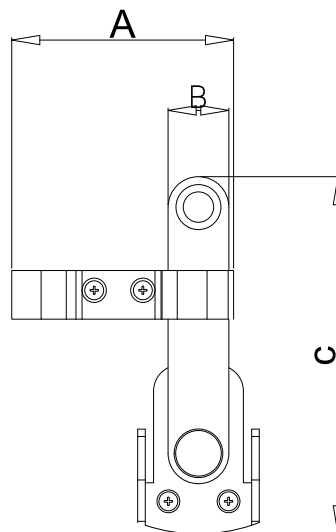

Shutter Sub Locking Latch

10.1

10	Shutter Sub Locking Latch	A	B	C	Black - Ral 9005
10.1	Shutter Sub Locking Latch	117.5mm	73mm	20mm	P20081