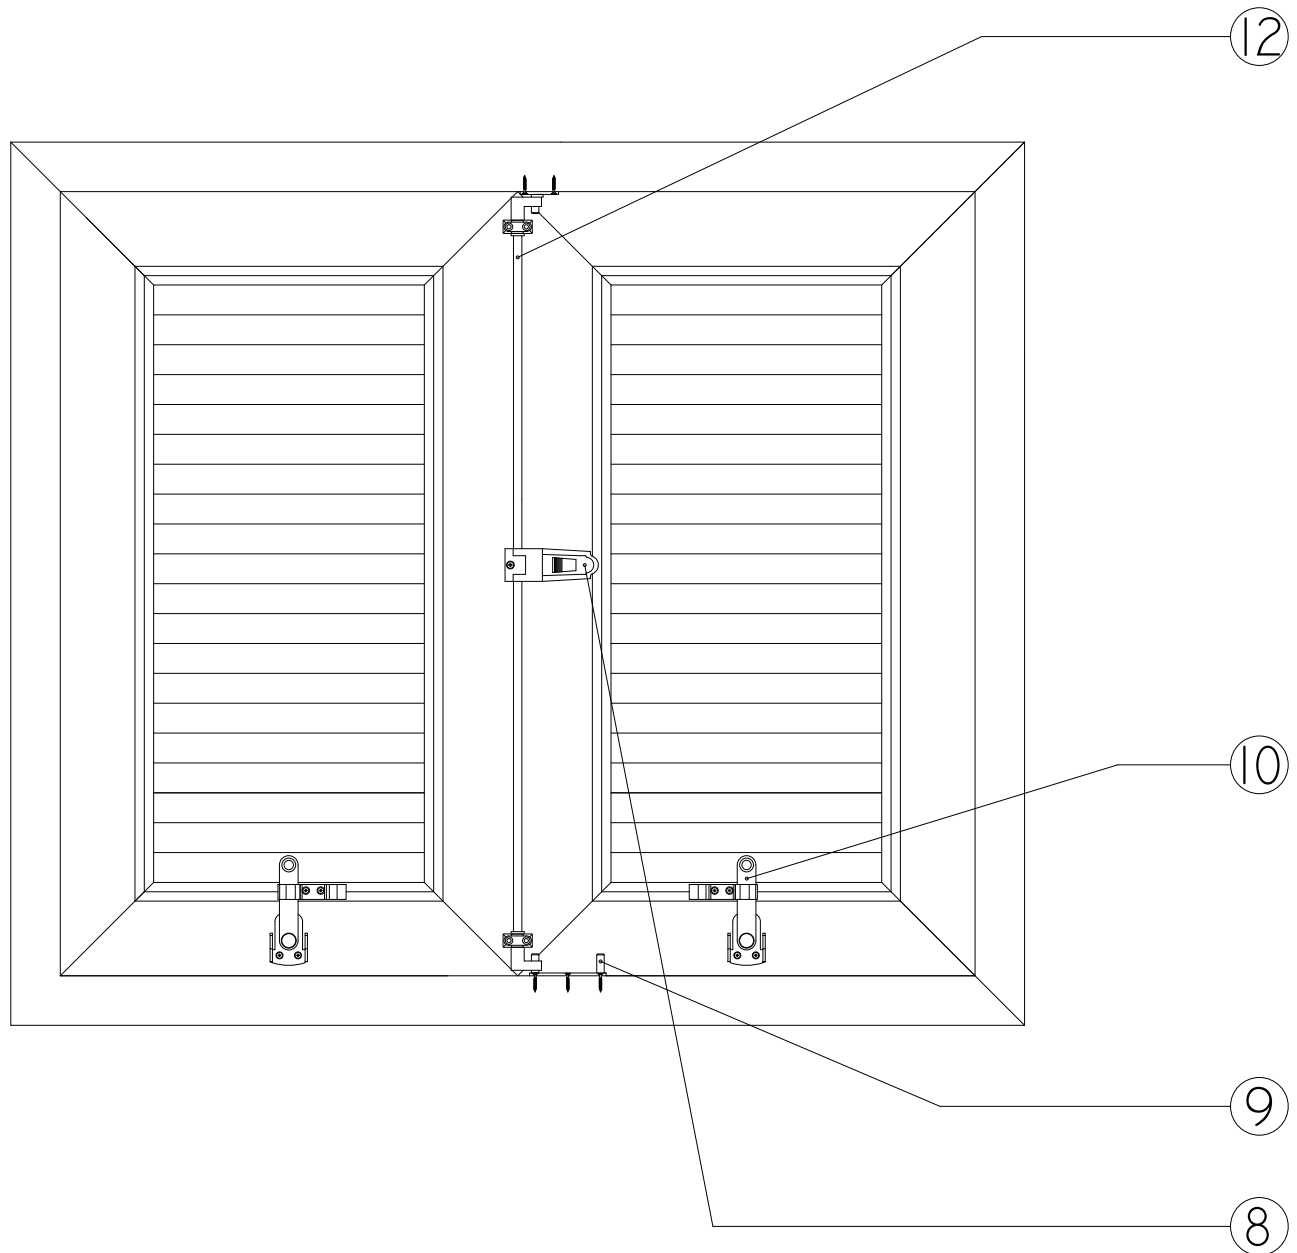

Schematic Description Of Shutter Hardware - 2 Sashes - Interior View

Shutter Hardware List

1	Shutter Corner - Brackets	Black - Ral 9005
1.1	Shutter Corner - Bracket	P20053
2	Shutter Frame Fit Lockable Sub Hinges	Black - Ral 9005
		115mm
2.1	Number 0 Right	P20089
2.5	Number 0 Left	P20086
3	Shutter Frame Fit Hinges	Black - Ral 9005
		115mm
3.1	Number 0	P20083
4	Folding Shutter Central Hinge	Black - Ral 9005
4.1	Folding Shutter Central Hinge	P20051
5	Shutter Hinge Reinforcement	Black - Ral 9005
5.1	Shutter Hinge Reinforcement	P20044
6	Shutter Catches	Black - Ral 9005
6.1	Shutter Catches 160mm	P20048
6.2	Shutter Catches 190mm	P20047
6.3	Shutter Catches 250mm	P20046
7	Shutter Wall Fit Hinge	Black - Ral 9005
7.1	Shutter Wall Fit Hinge	P20052
8	Shutter Locking Mechanism	Black - Ral 9005
8.1	Shutter Locking Mechanism	P20054
9	Shutter Striker Pin Bracket	Black - Ral 9005
9.1	Shutter Striker Pin Bracket	P20043
10	Shutter Sub Locking Latch	Black - Ral 9005
10.1	Shutter Sub Locking Latch	P20081
11	Folding Shutter Central Locking Latch	Black - Ral 9005
11.1	Folding Shutter Central Locking Latch	P20050
12	Shutter Locking Mechanism Bars	Black - Ral 9005
12.1	Shutter Locking Mechanism Bars 2050mm	P20020
12.2	Shutter Locking Mechanism Bars 2500mm	P20021