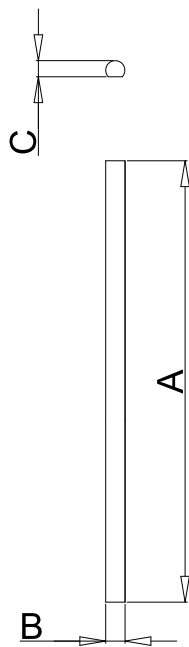

Shutter Locking Mechanism Bars

12.1