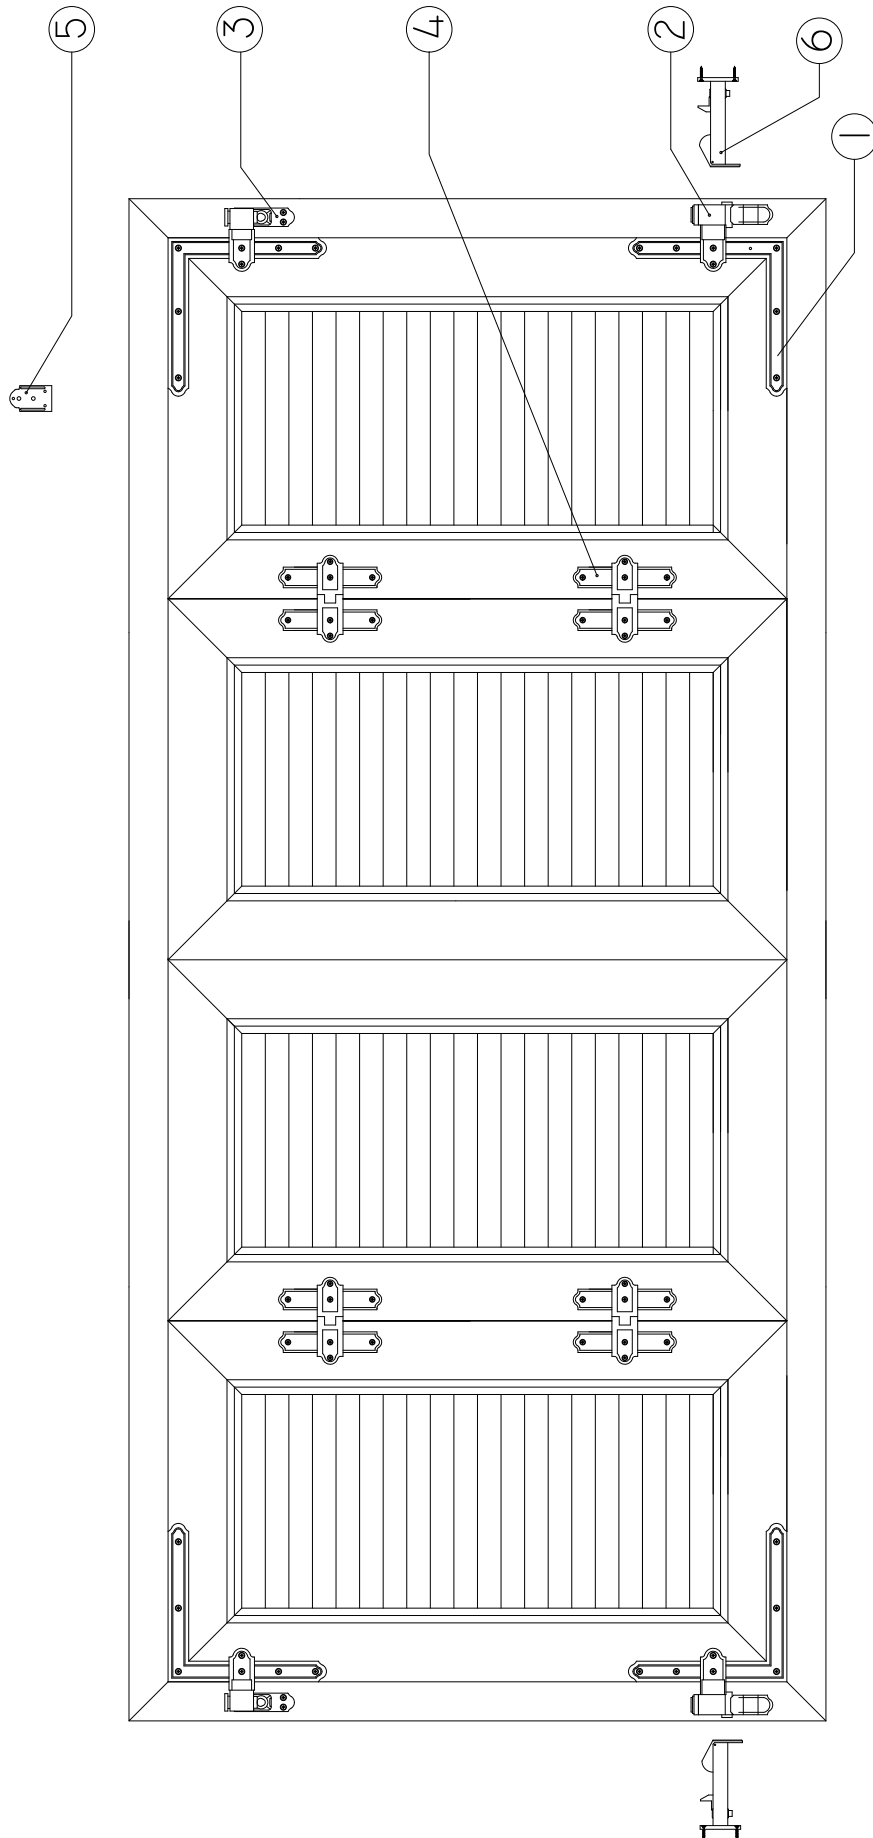

# Schematic Description Of Folding Shutter Hardwara Frame Fit - 4 Sashes - Exterior View

# Schematic Description Of Folding Shutter Hardware Wall Fit 4 - Sashes - Exterior View

# Schematic Description Of Folding Shutter Hardware - 4 Sashes - Interior View

# Schematic Description Of Shutter Hardware Frame Fit - 2 Sashes - Exterior View