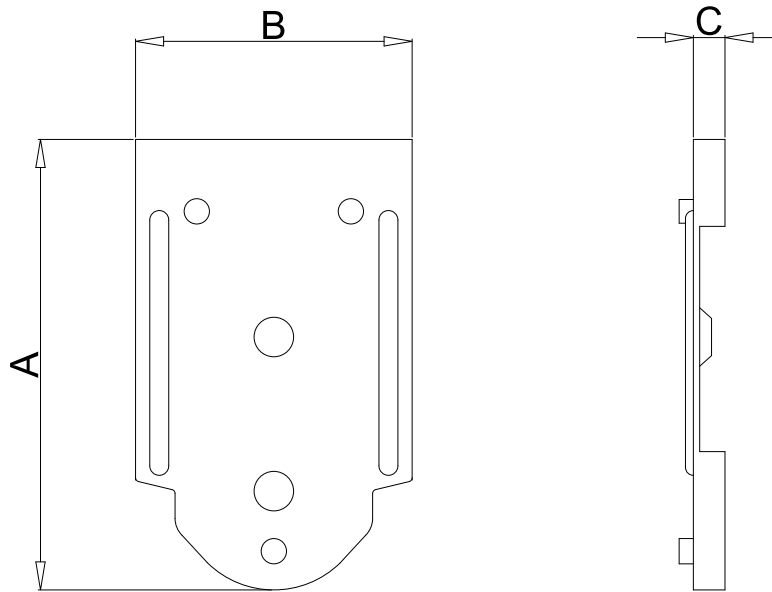

Shutter Hinge Reinforcement

5	Shutter Hinge Reinforcement	A	B	C	Black - Ral 9005
5.1	Shutter Hinge Reinforcement	57mm	35mm	4mm	P20044