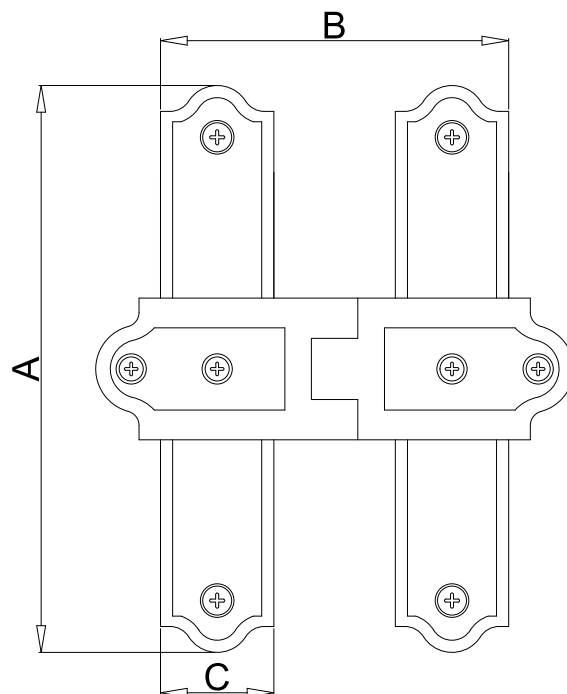

Folding Shutter Central Hinge

4.1

4	Folding Shutter Central Hinge	A	B	C	Black - Ral 9005
4.1	Folding Shutter Central Hinge	140mm	86mm	28mm	P20051