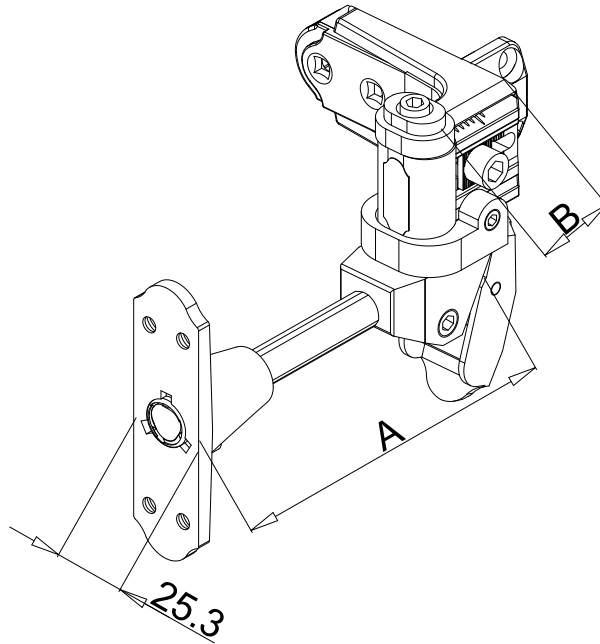

Shutter Frame Fit Lockable Sub Hinges Right

2	Shutter Frame Fit Lockable Sub Hinges Right	Black - Ral 9005	A	B
2.1	Number 0 Right	P20089	115mm	23mm