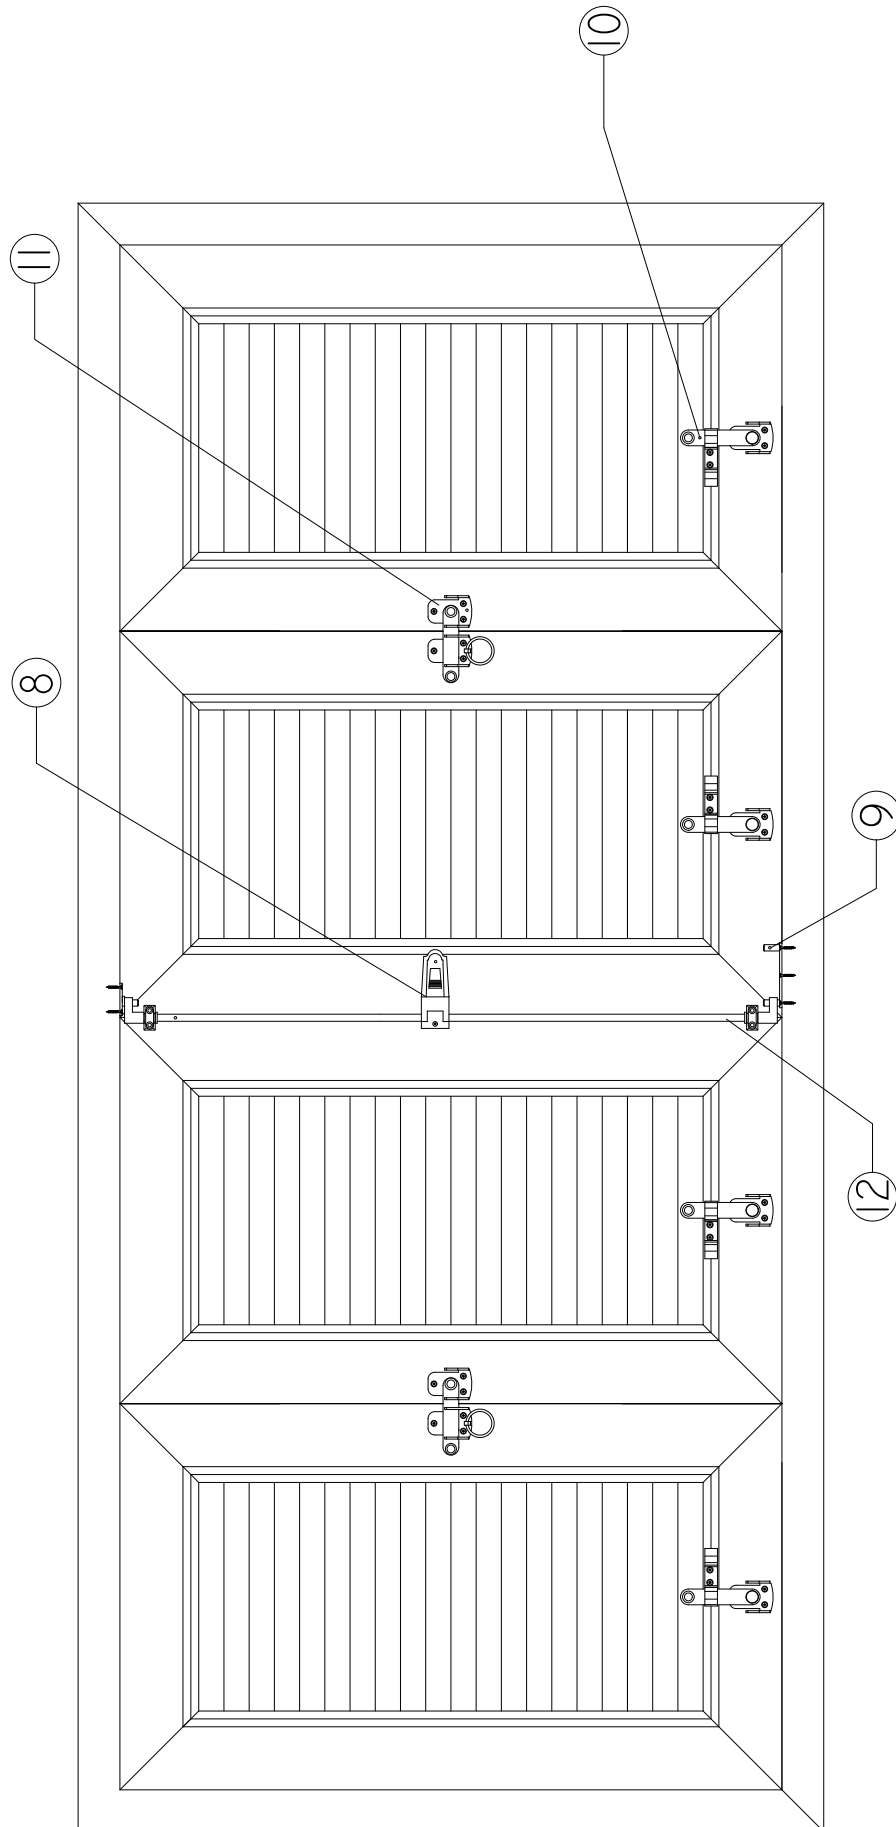

# Schematic Description Of Folding Shutter Hardwara Frame Fit - 4 Sashes - Exterior View

# Schematic Description Of Folding Shutter Hardware Wall Fit 4 - Sashes - Exterior View

# Schematic Description Of Folding Shutter Hardware - 4 Sashes - Interior View

# Schematic Description Of Shutter Hardware Frame Fit - 2 Sashes - Exterior View