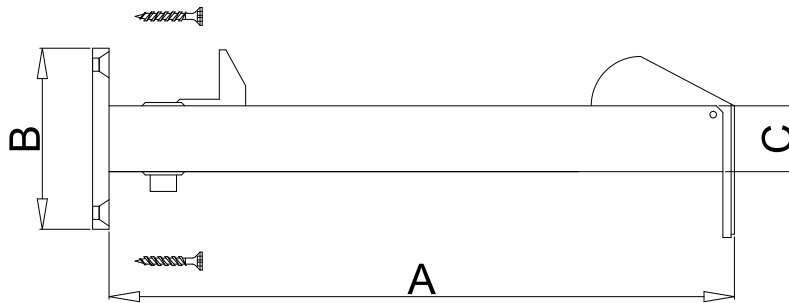

Shutter Catches

6.2

6	Shutter Catches	A	B	C	Black - Ral 9005
6.1	Shutter Catches 160 mm	160mm	58mm	18mm	P20048
6.2	Shutter Catches 190 mm	190mm	58mm	18mm	P20047
6.3	Shutter Catches 250 mm	250mm	58mm	18mm	P20046