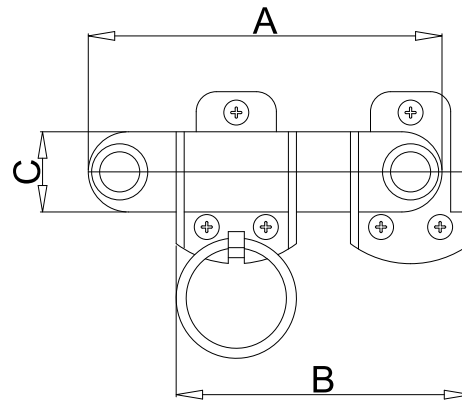

Folding Shutter Central Locking Latch

11.1

11	Folding Shutter Central Locking Latch	A	B	C	Black - Ral 9005
11.1	Folding Shutter Central Locking Latch	120mm	105mm	20mm	P20050