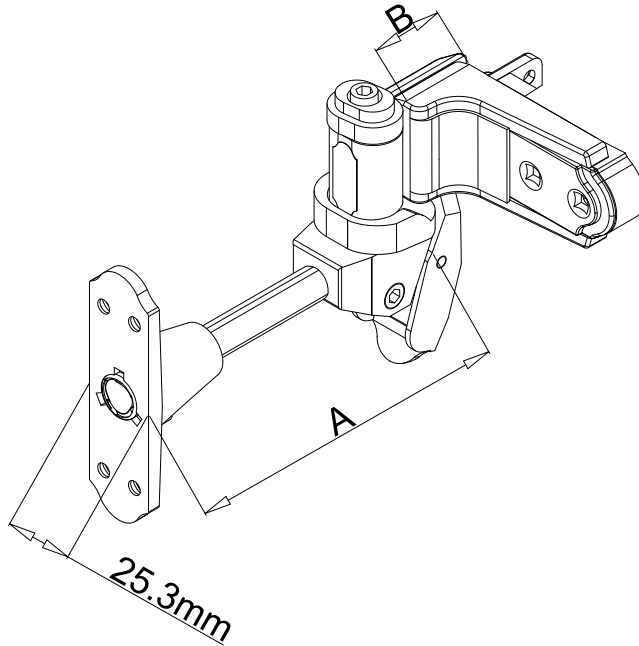

Shutter Frame Fit Lockable Sub Hinges Left

2	Shutter Frame Fit Lockable Sub Hinges Left	Siyah - Ral 9005	A	B
2.5	Number 0 Left	P20086	115mm	23mm