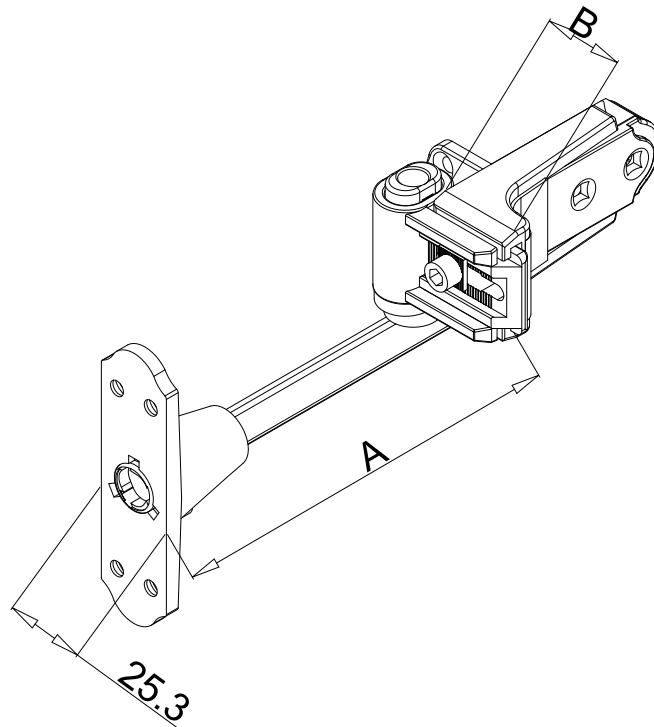

Shutter Frame Fit Hinges

3	Shutter Frame Fit Hinges	Black - Ral 9005	A	B
3.1	Number 0	P20083	115mm	23mm