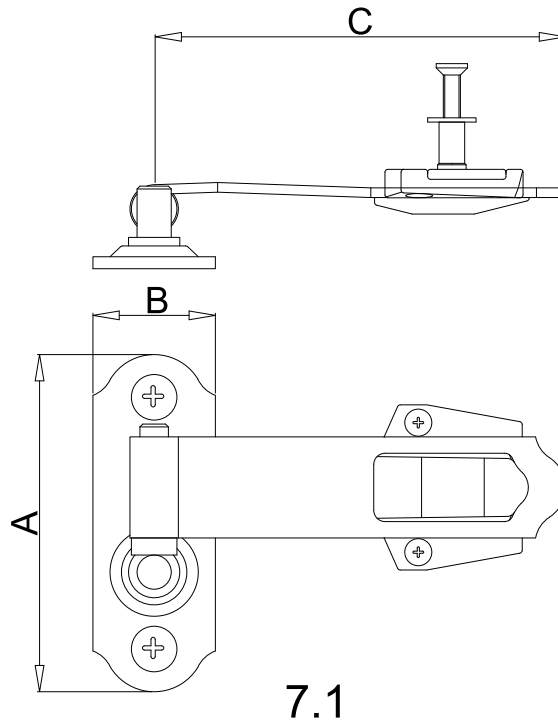

Shutter Wall Fit Hinge

7	Shutter Wall Fit Hinge	A	B	C	Black - RAL 9005
7.1	Shutter Wall Fit Hinge	118mm	43mm	145mm	P20052