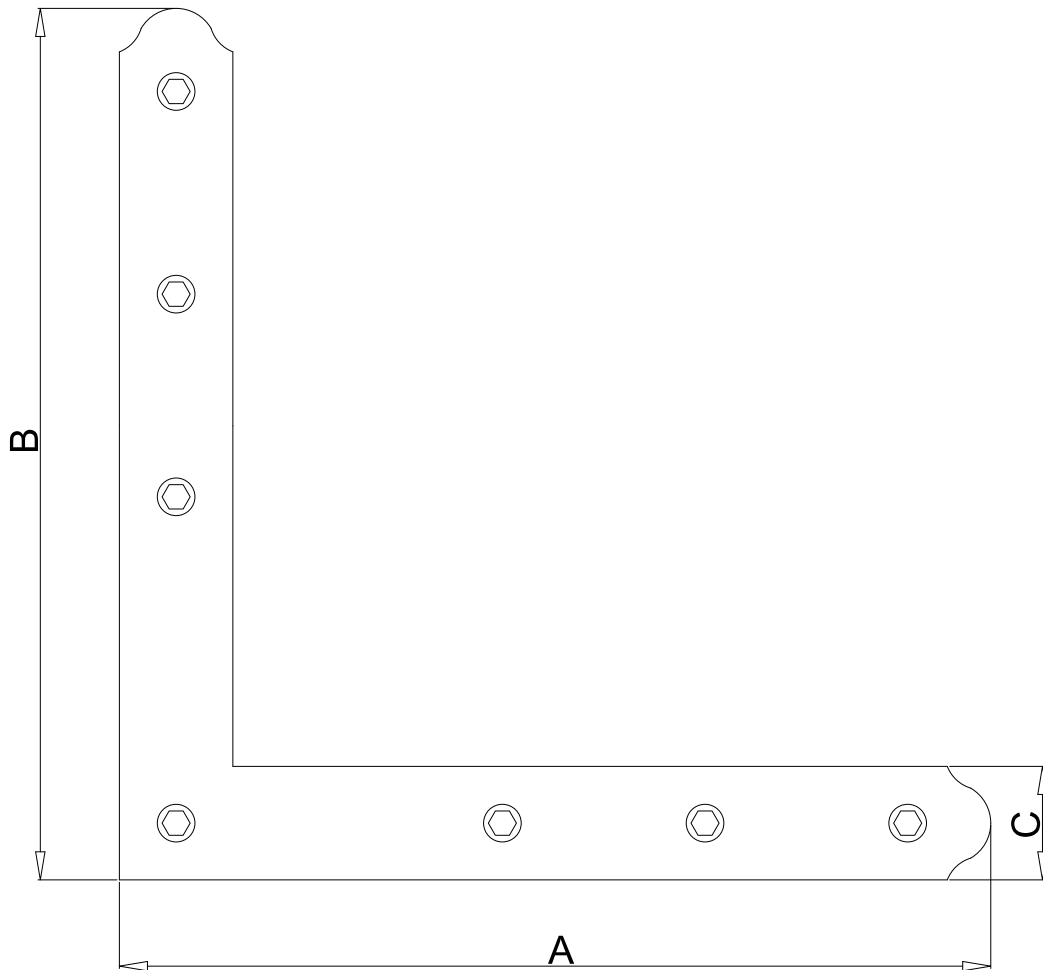

Shutter Corner - Brackets

1	Shutter Corner - Brackets	A	B	C	Black - Ral 9005
1.1	Shutter Corner - Brackets	215mm	215mm	28mm	P20053