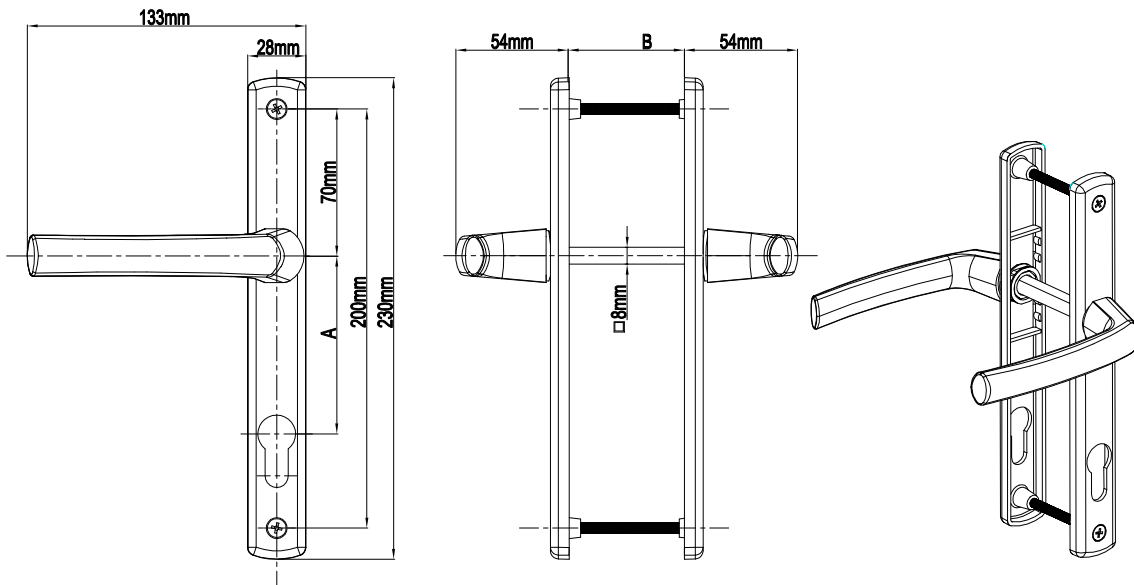

Rimini Door Handle (28mm Plate)

Product Code			Product Name	A(mm)	B(mm)	
Ral 9016	Ral 8019	Ral 8003			85mm	54mm-82mm
P10310	P10311	P10095	85/28 Rimini Door Handle			
P10312	P10313	P10314	92/28 Rimini Door Handle