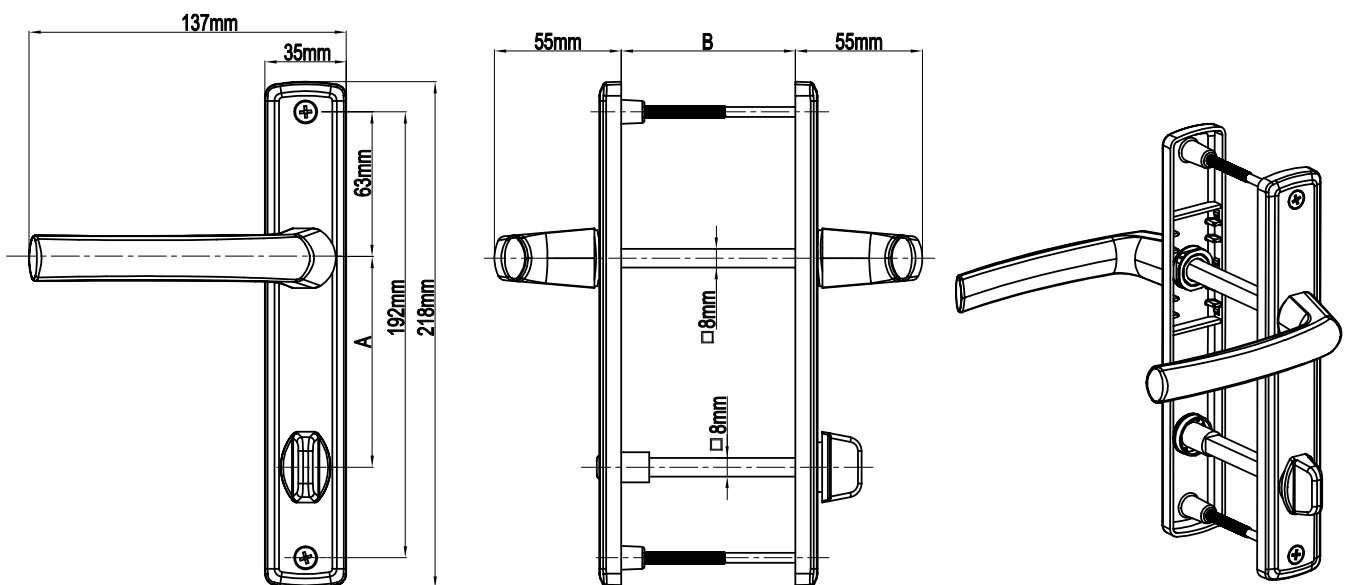

Rimini WC Door Handle (35mm Plate)

Product Code			Product Name	B(mm)	
Ral 9016	Ral 8019	Ral 8003		90/35 Rimini Wc Door Handle	54mm-82mm
P10336	P10337	P10338