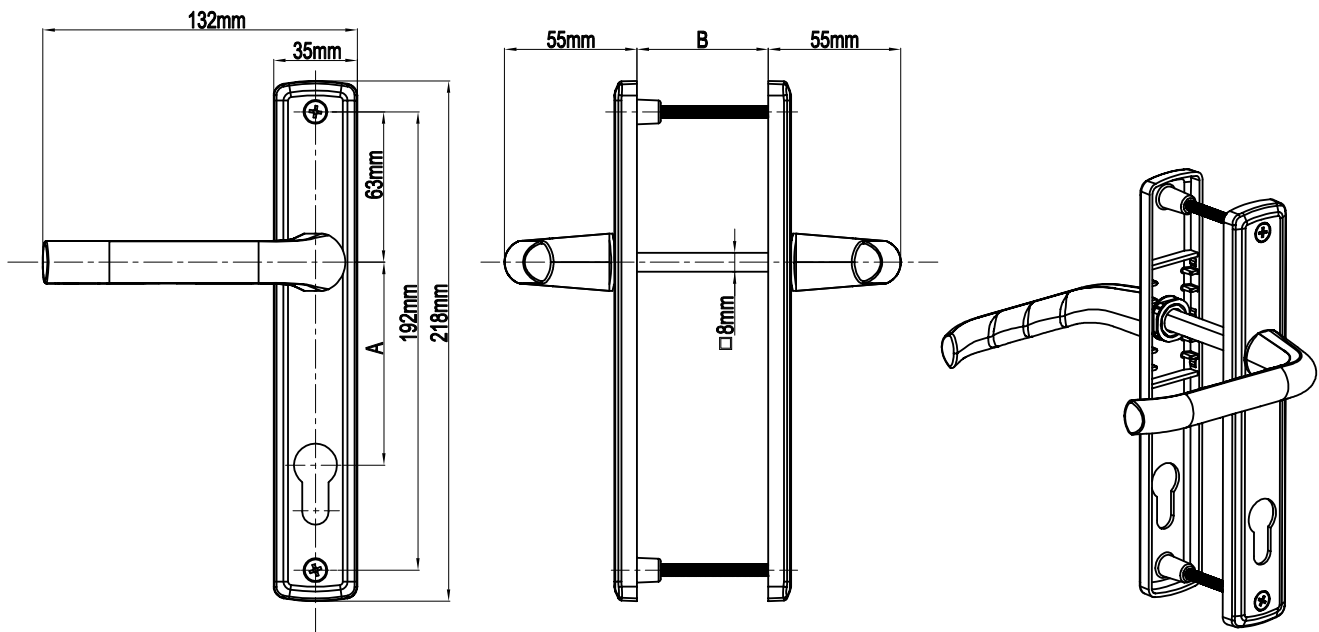

Ebru Door Handle (35mm Plate)

Product Code			Product Name	A(mm)	B(mm)	
Ral 9016	Ral 8019	Ral 8003			85mm	54mm-82mm
P12268	P12269	P12270	85/35 Ebru Door Handle