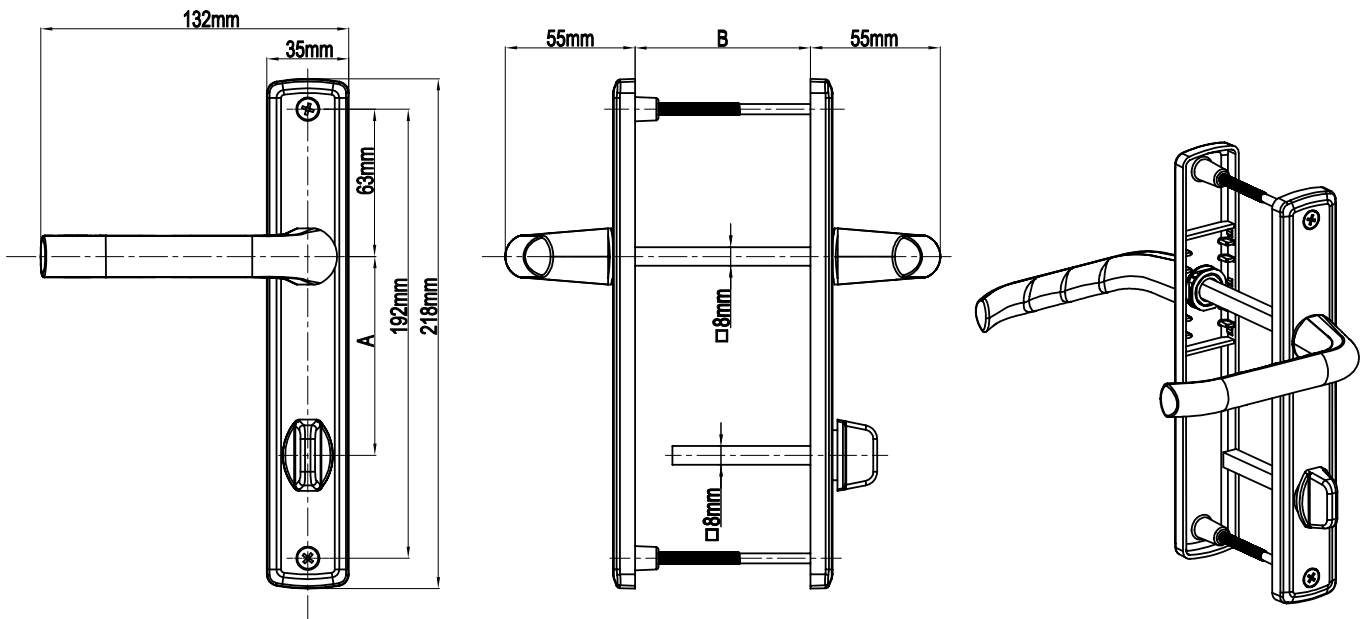

Ebru Door Handle Without Cylinder (35mm Plate)

Product Code			Product Name	A(mm)	B(mm)	
Ral 9016	Ral 8019	Ral 8003		85/35 Ebru Door Handle Without Cylinder	85mm	54mm-82mm
P11298	P11299	P11300