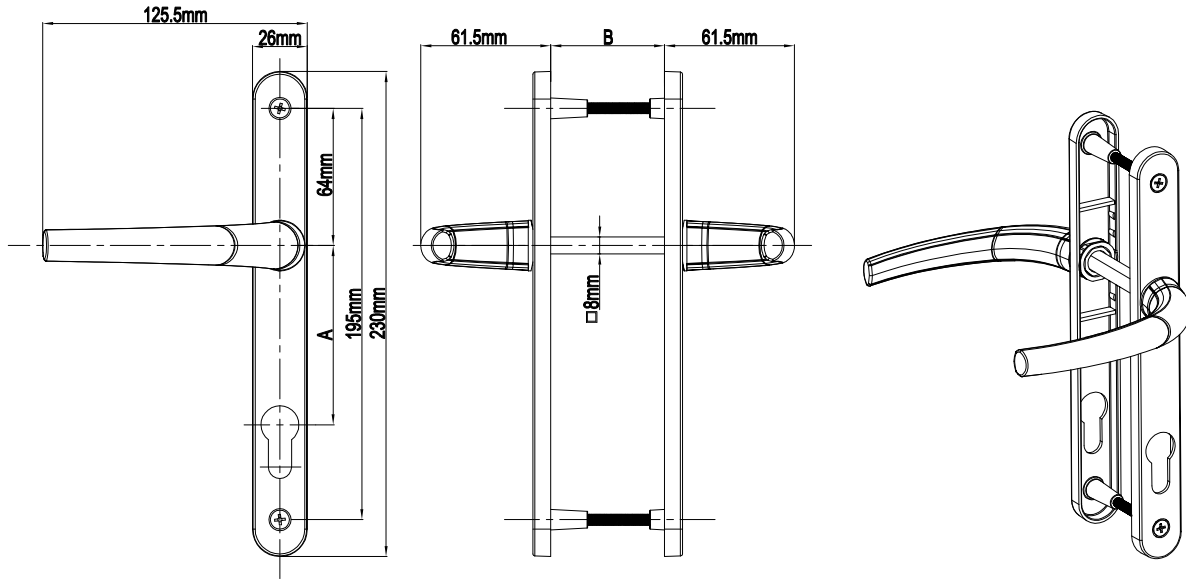

Melody Door Handle (26mm Plate)

Product Code			Product Name	A(mm)	B(mm)	
Ral 9016	Ral 8019	Ral 8003			85mm	54mm-82mm
P18571	P18572	P18573	85/26 Melody Door Handle			
P18574	P18575	P18576	92/26 Melody Door Handle