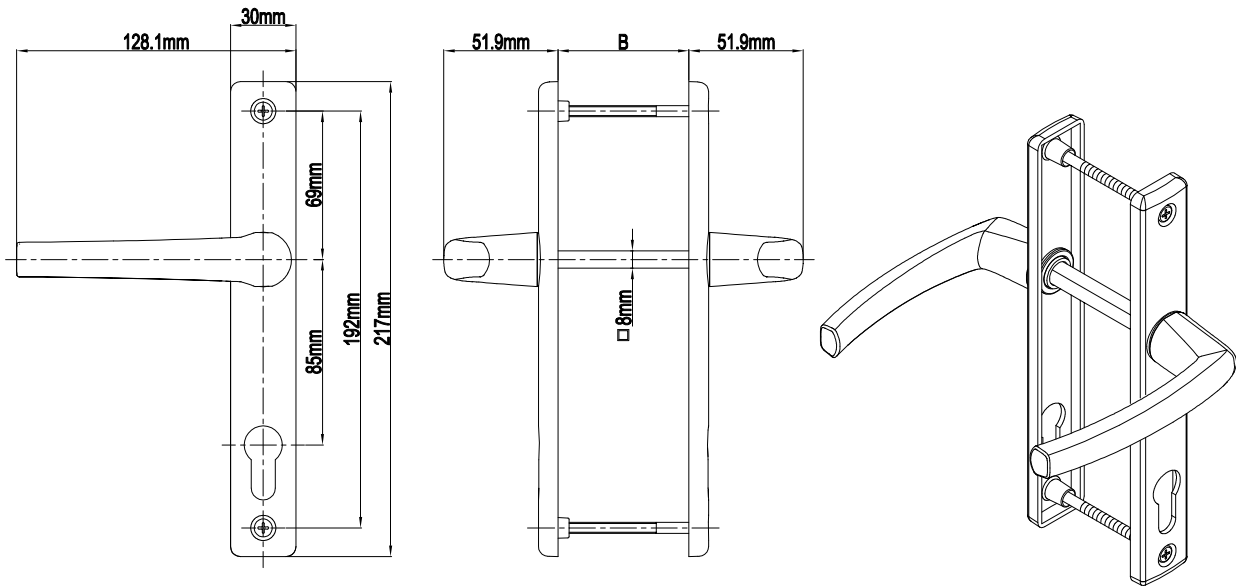

Classy Door Handle (30mm Plate)

Product Code			Product Name
Ral 9016	Ral 8019	Ral 8003	
P12013	P12015	P12017	85/30 Classy Door Handle

B(mm)
54mm-82mm