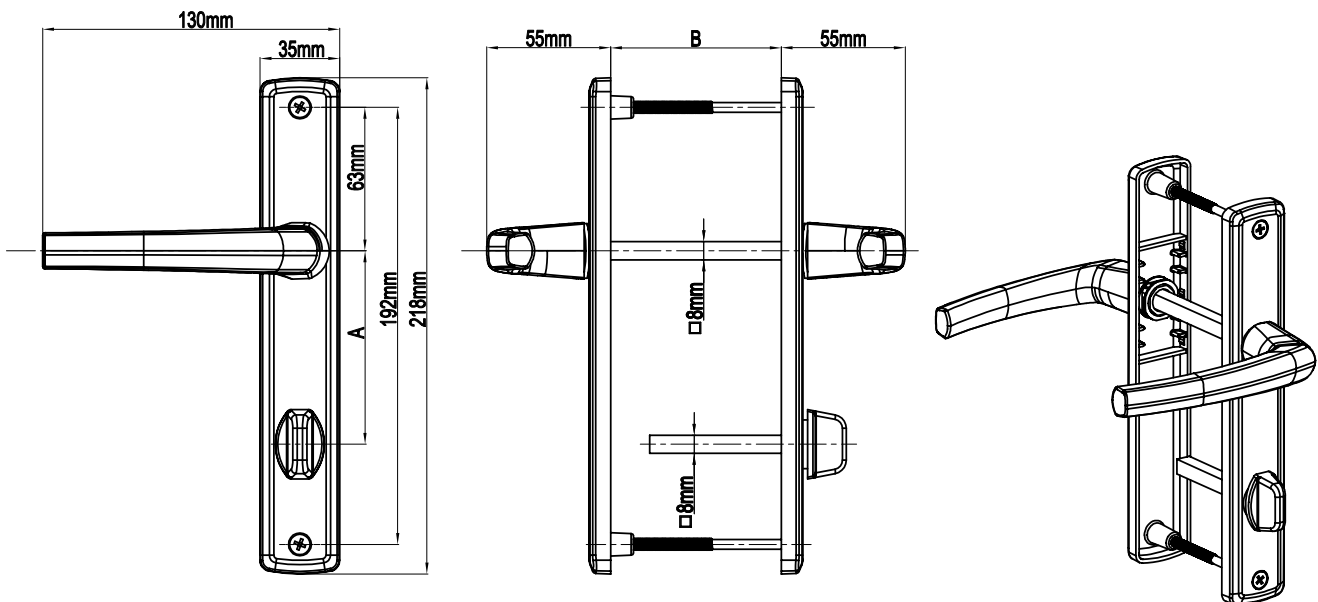

Classy Door Handle Without Cylinder (35mm Plate)

Product Code			Product Name	A(mm)	B(mm)	
Ral 9016	Ral 8019	Ral 8003		85/35 Classy Door Handle Without Cylinder	85mm	54mm-82mm
P12275	P12276	P12277