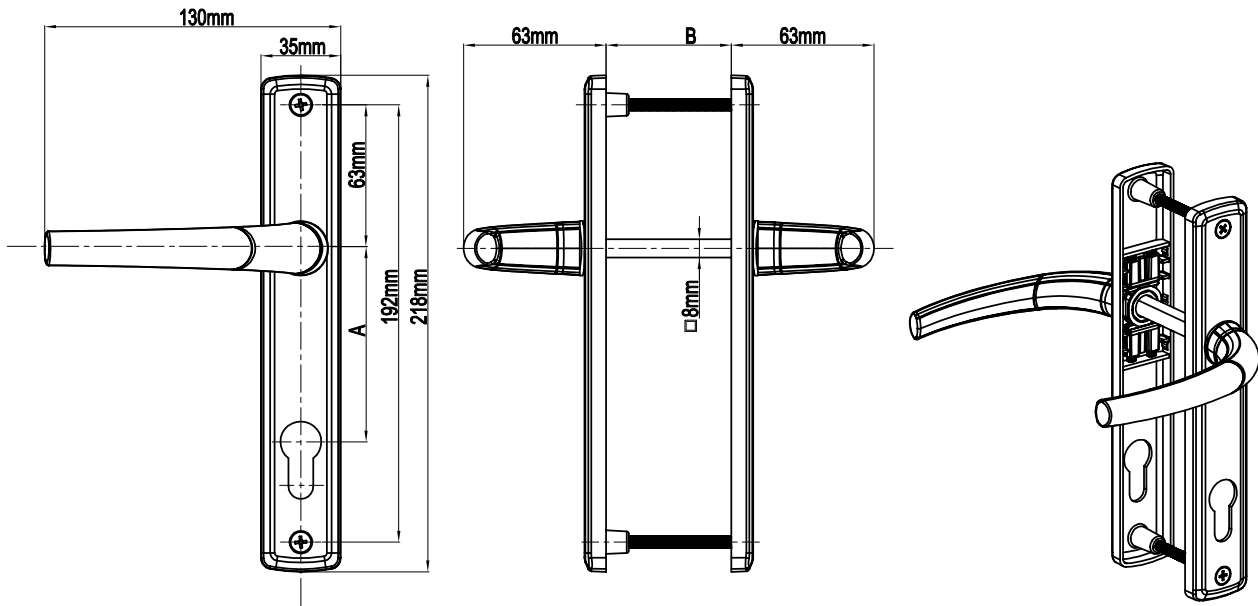

Melody Door Handle With Spring (35mm Plate)

Product Code			Product Name	A(mm)	B(mm)
Ral 9016	Ral 8019	Ral 8003		85mm	54mm-82mm
P18447	P18448	P18449	85/35 Melody Door Handle With Spring