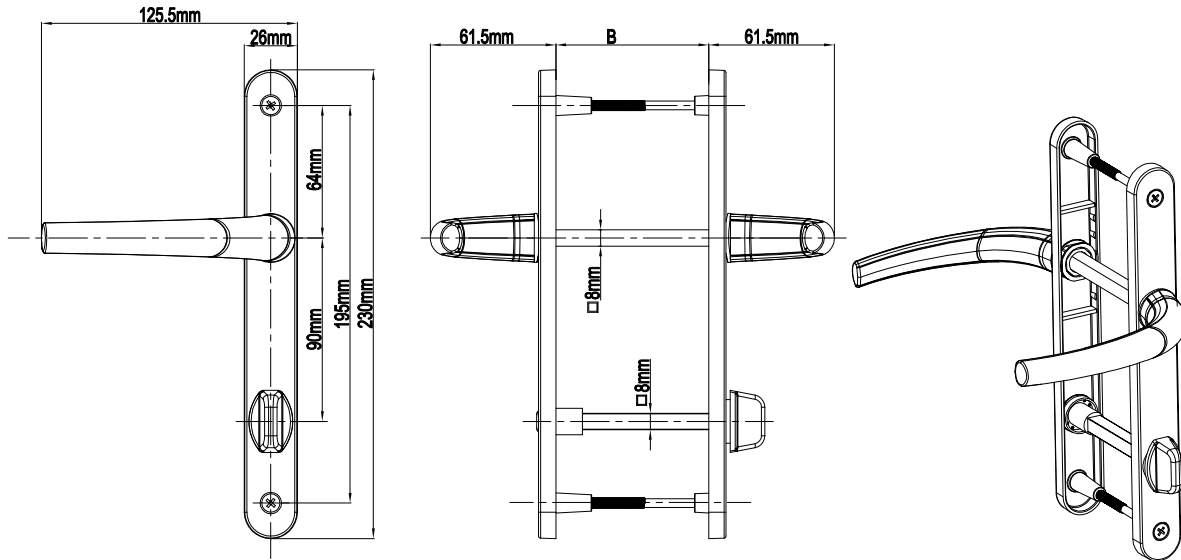

Melody WC Door Handle (26mm Plate)

Product Code			Product Name
Ral 9016	Ral 8019	Ral 8003	
P18589	P18590	P18591	90/26 Melody Wc Door Handle

B(mm)
54mm-82mm