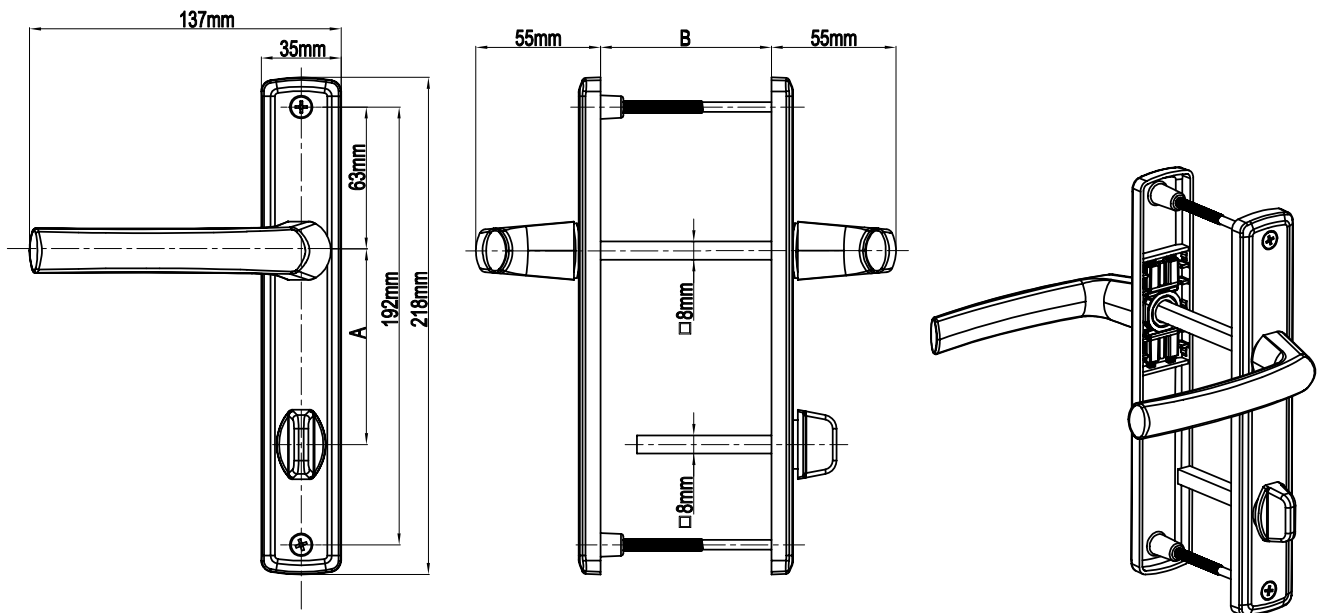

Rimini Door Handle Without Cylinder With Spring (35mm Plate)

Product Code			Product Name	A(mm)	B(mm)	
Ral 9016	Ral 8019	Ral 8003		85/35 Rimini Door Handle Without Cylinder With Spring	85mm	54mm-82mm
P10169	P10170	P10171