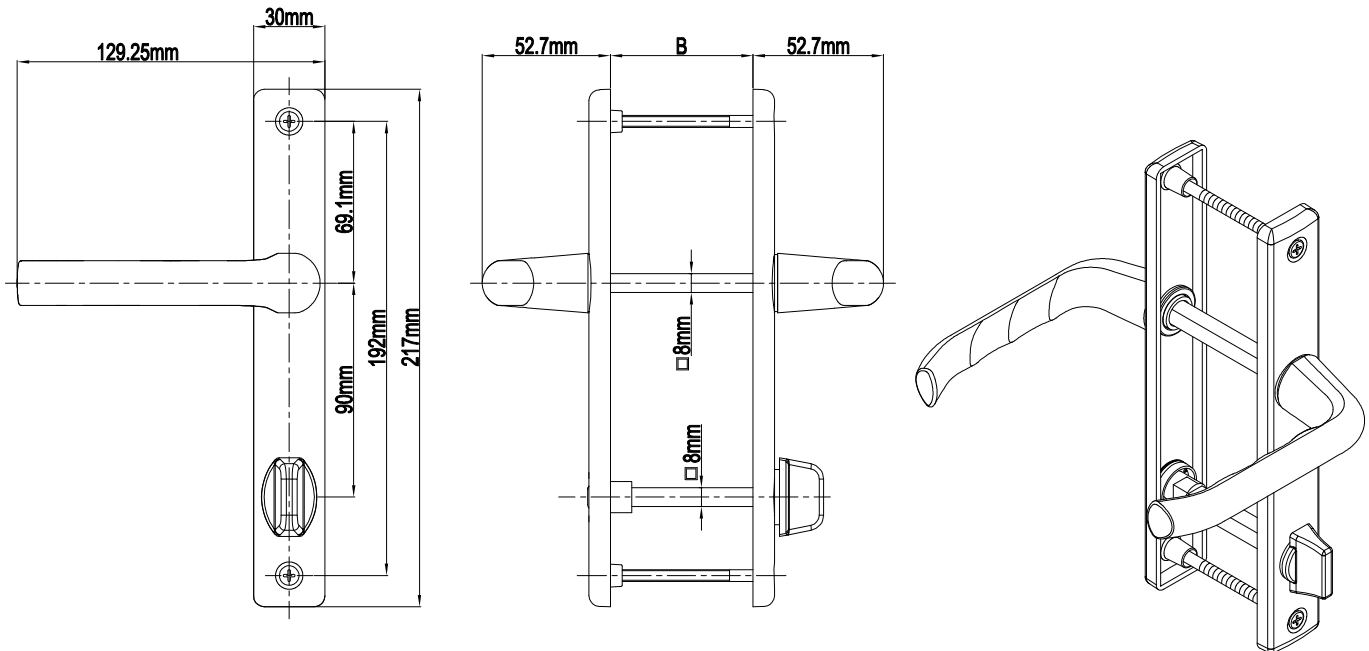

Ebru WC Door Handle (30mm Plate)

Product Code			Product Name
Ral 9016	Ral 8019	Ral 8003	
P11064	P11068	P11072	90/30 Ebru Wc Door Handle

B(mm)
54mm-82mm