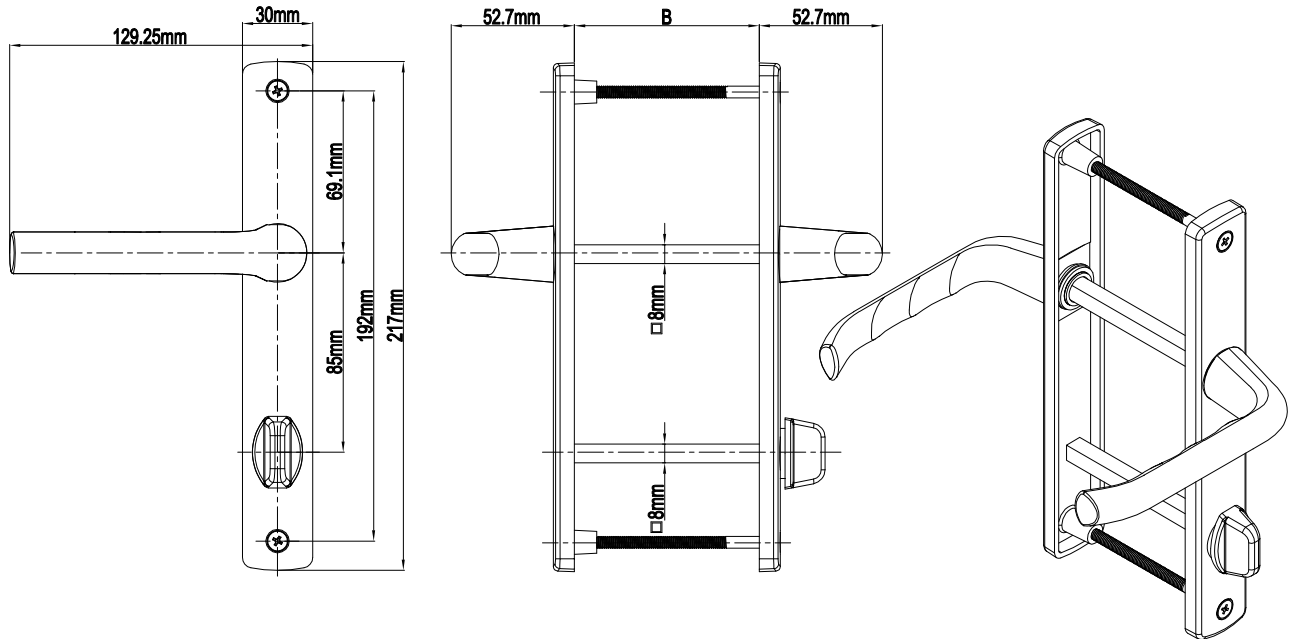

Classy Door Handle Without Cylinder (30mm Plate)

Product Code			Product Name
Ral 9016	Ral 8019	Ral 8003	
P11034	P11035	P11036	85/30 Ebru Door Handle Without Cylinder

B(mm)
54mm-82mm