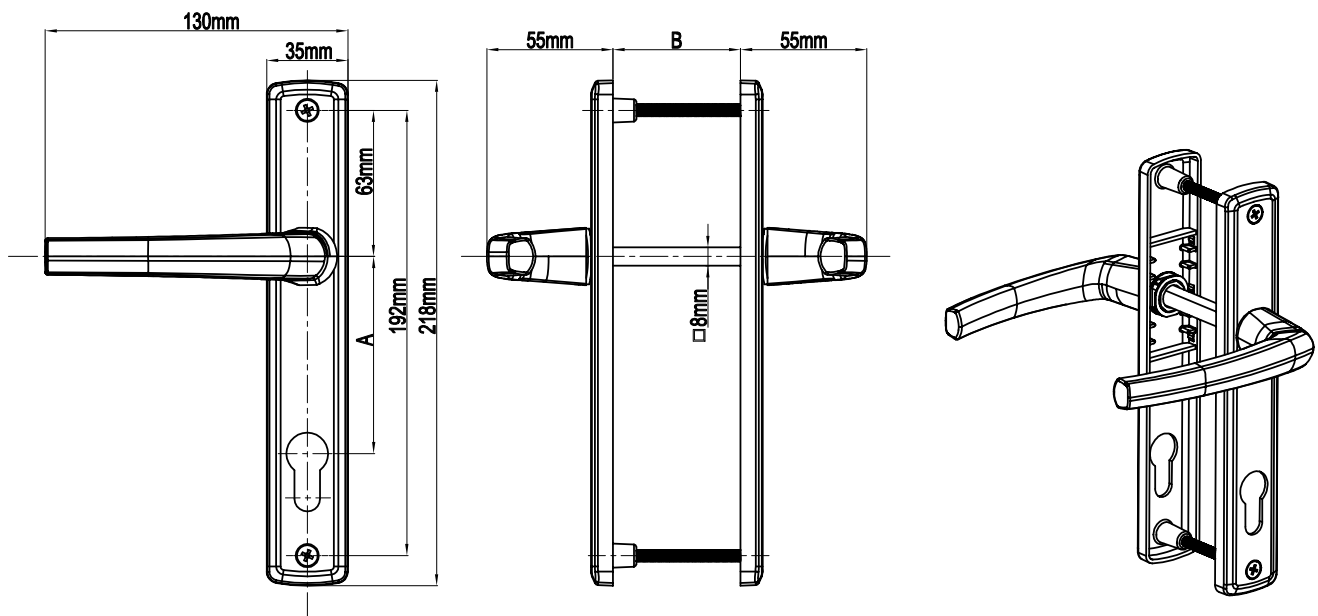

Classy Door Handle (35mm Plate)

Product Code			Product Name
Ral 9016	Ral 8019	Ral 8003	
P12263	P12264	P12265	85/35 Classy Door Handle

A(mm)	B(mm)
85mm	54mm-82mm