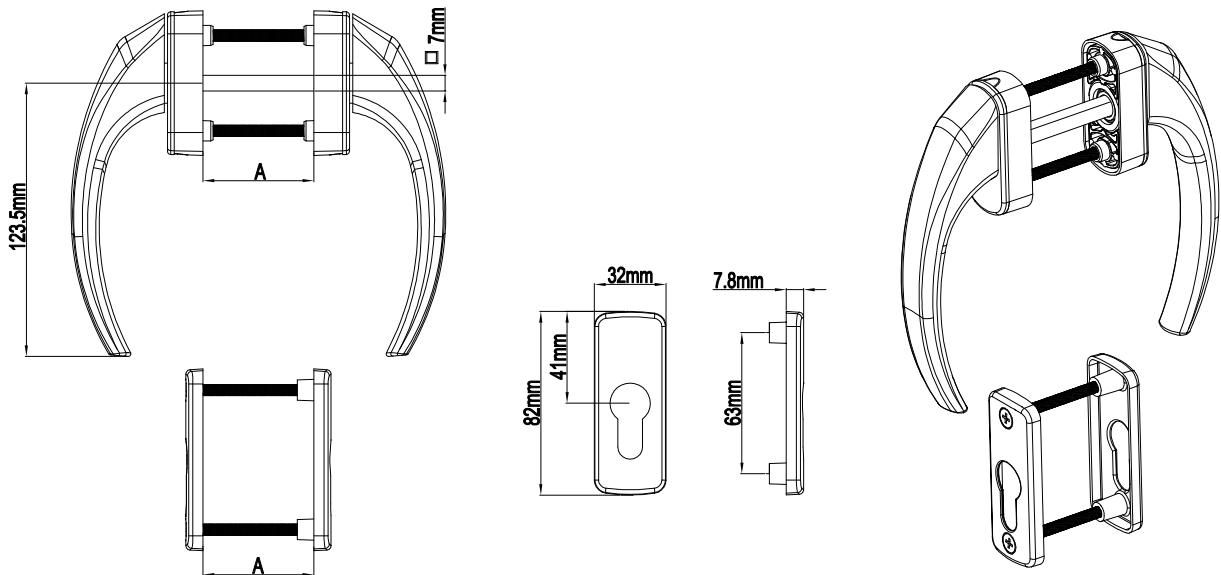

Fulya Door Handle With Rosette

Product Code			Product Name
Ral 9016	Ral 8019	Ral 8003	
P16019	P16020	P16021	Fulya Door Handle Oval Body With Rosette

A(mm)
54mm-82mm