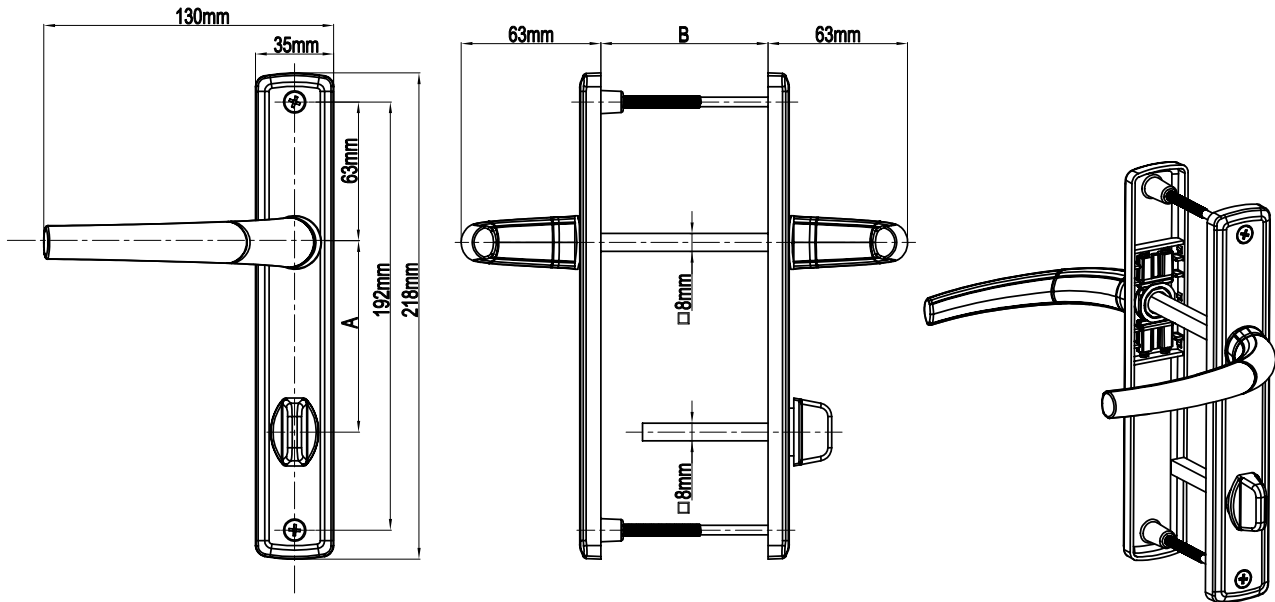

Melody Door Handle Without Cylinder With Spring (35mm Plate)

Product Code			Product Name	A(mm)	B(mm)	
Ral 9016	Ral 8019	Ral 8003		85/35 Melody Door Handle Without Cylinder With Spring	85mm	54mm-82mm
P18477	P18478	P18479