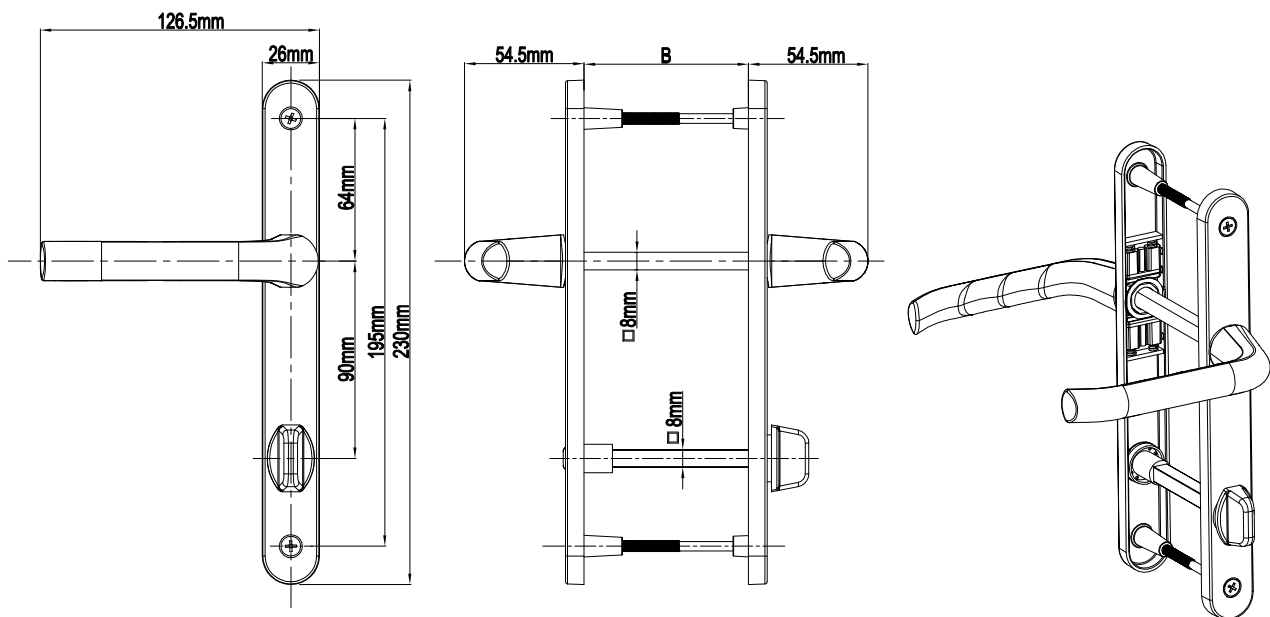

Ebru WC Door Handle With Spring (26mm Plate)

Product Code			Product Name
Ral 9016	Ral 8019	Ral 8003	
P11397	P11398	P11399	90/26 Ebru Wc Door Handle With Spring

B(mm)
54mm-82mm