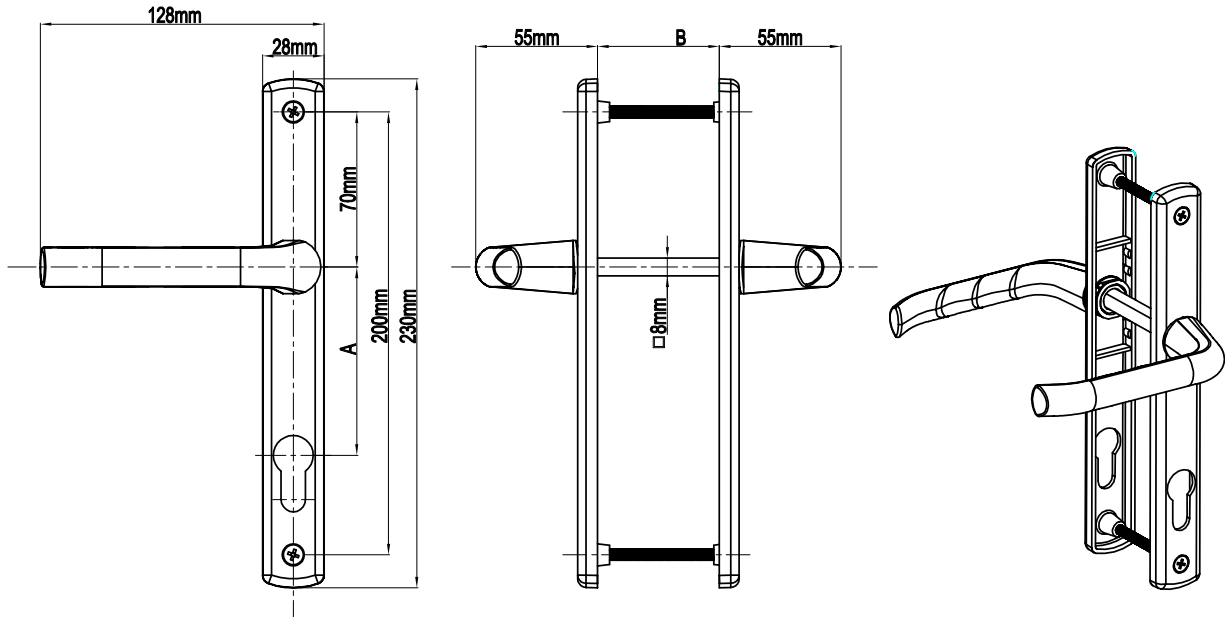

Ebru Door Handle (28mm Plate)

Product Code			Product Name	A(mm)	B(mm)	
Ral 9016	Ral 8019	Ral 8003		85/28 Ebru Door Handle	85mm	54mm-82mm
P11037	P11038	P11039