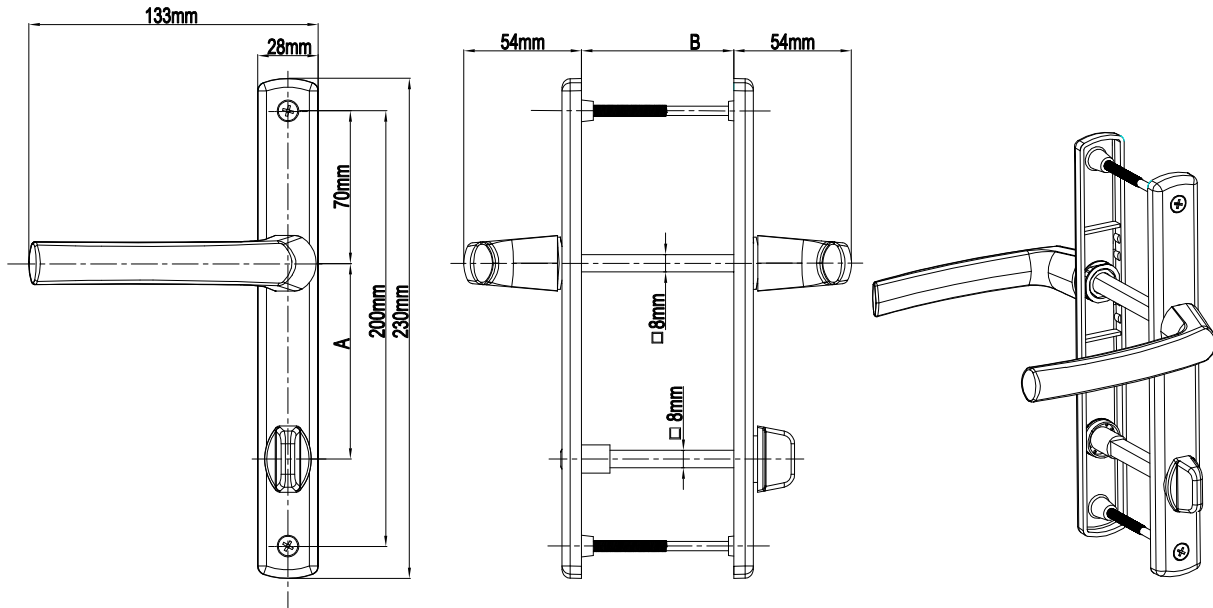

Rimini WC Door Handle (28mm Plate)

Product Code			Product Name
Ral 9016	Ral 8019	Ral 8003	
P10318	P10319	P10320	90/28 Rimini Wc Door Handle

B(mm)
54mm-82mm