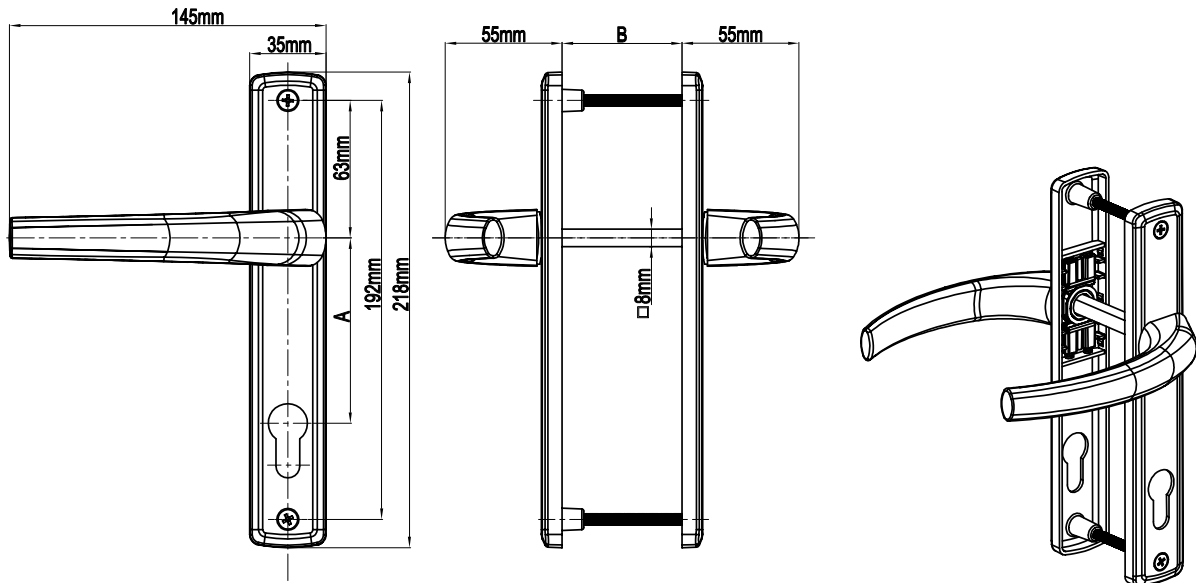

Ebru Door Handle With Spring (35mm Plate)

Product Code			Product Name	A(mm)	B(mm)	
Ral 9016	Ral 8019	Ral 8003		85/35 Fulya Door Handle With Spring	85mm	54mm-82mm
P16001	P16002	P16003