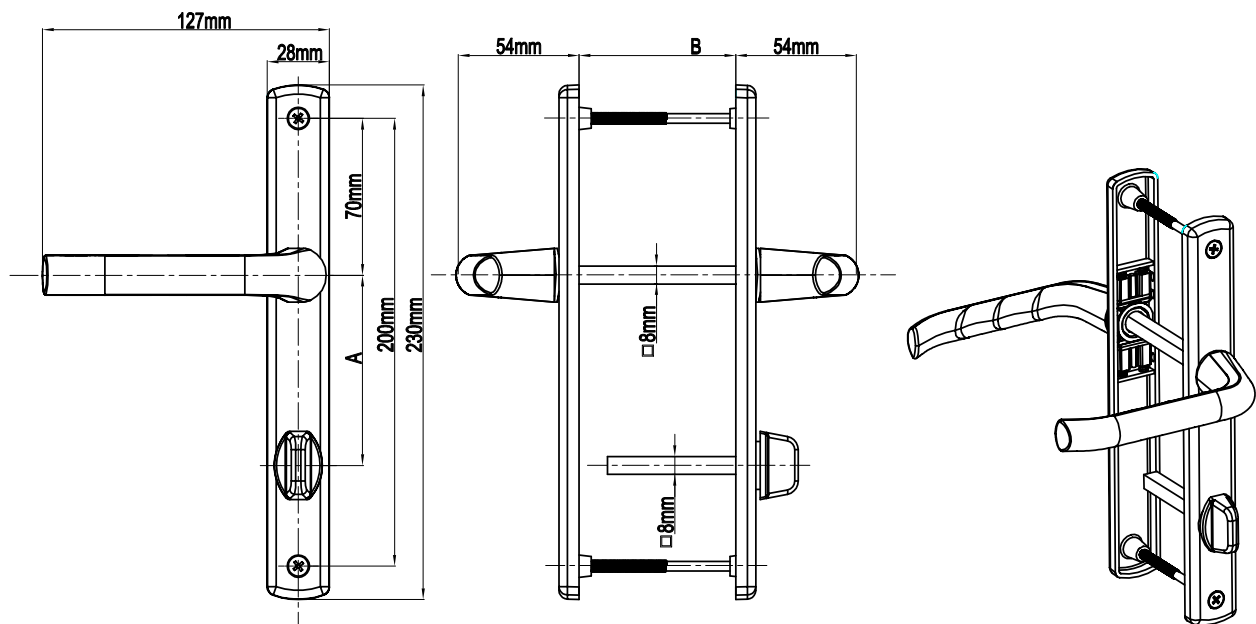

Ebru Door Handle Without Cylinder With Spring (28mm Plate)

Product Code			Product Name	A(mm)	B(mm)
Ral 9016	Ral 8019	Ral 8003		85mm	54mm-82mm
P11403	P11404	P11405	85/28 Ebru Door Handle Without Cylinder With Spring