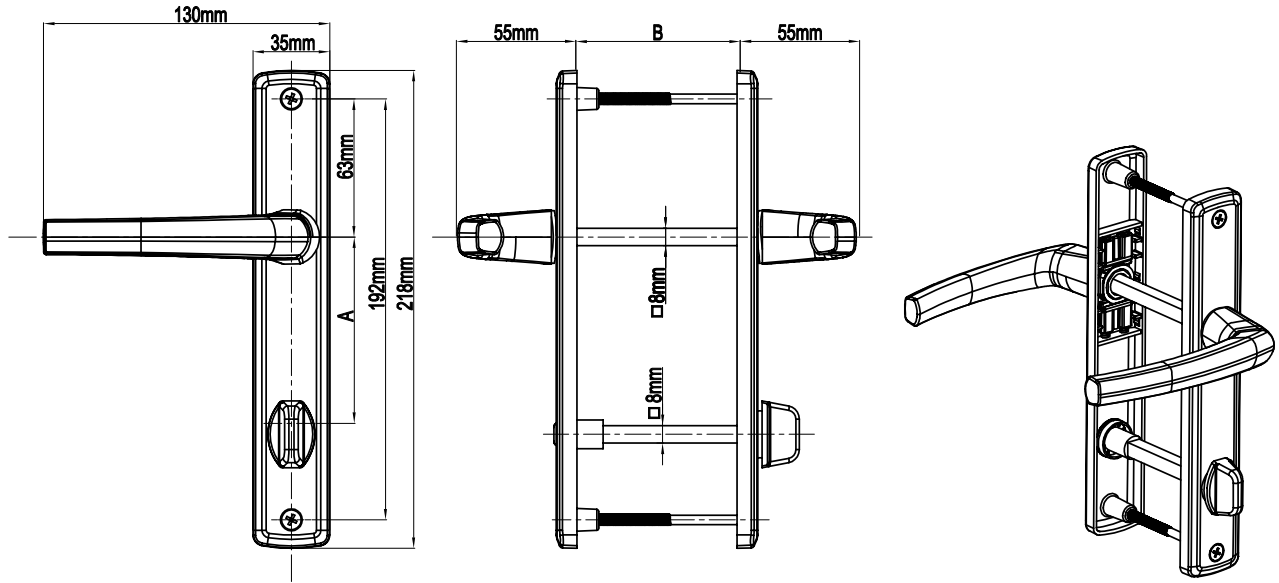

Classy WC Door Handle With Spring (35mm Plate)

Product Code			Product Name
Ral 9016	Ral 8019	Ral 8003	
P12284	P12285	P12286	90/35 Classy Wc Door Handle With Spring

B(mm)
54mm-82mm