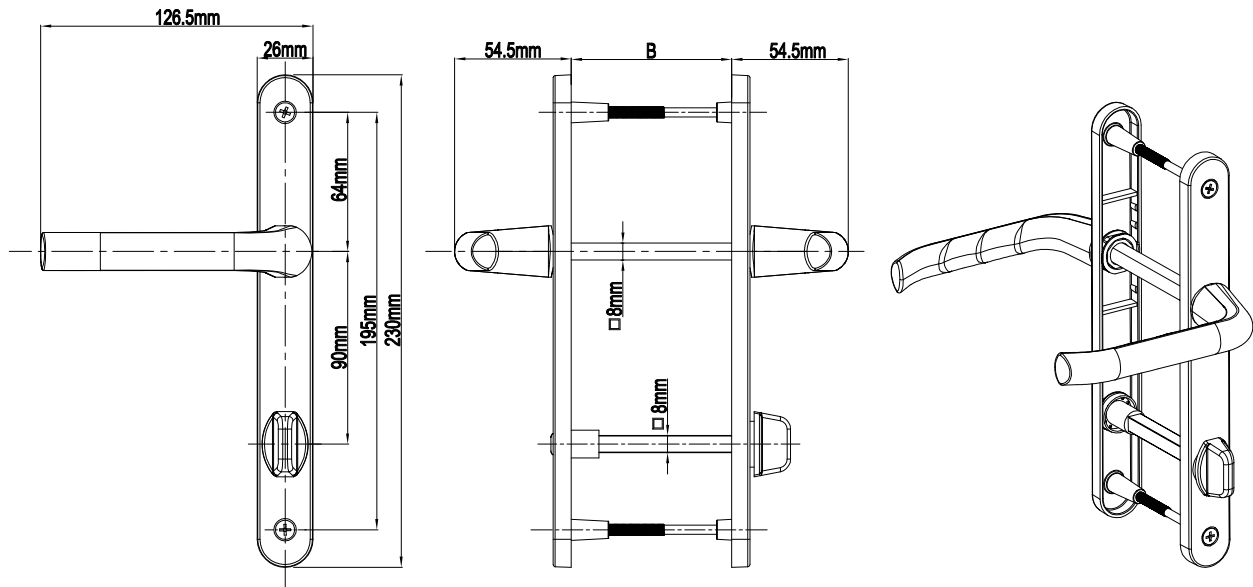

Ebru WC Door Handle (26mm Plate)

Product Code			Product Name
Ral 9016	Ral 8019	Ral 8003	
P11394	P11395	P11396	90/26 Ebru Wc Door Handle

B(mm)
54mm-82mm