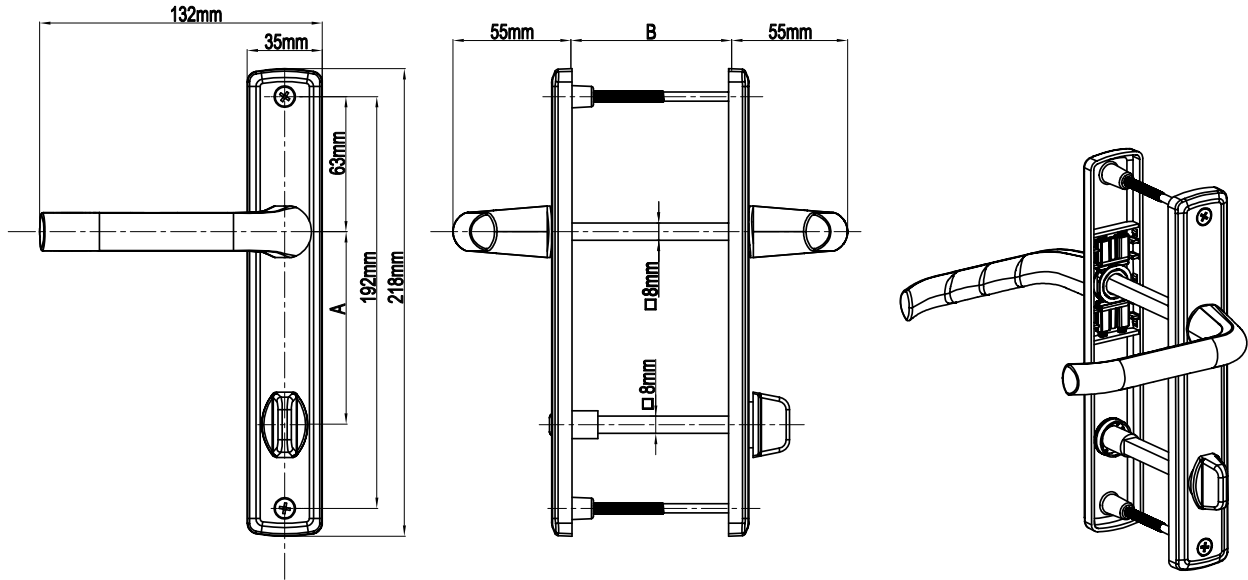

Ebru WC Door Handle With Spring (35mm Plate)

Product Code			Product Name
Ral 9016	Ral 8019	Ral 8003	
P11289	P11290	P11291	90/35 Ebru Wc Door Handle With Spring

B(mm)
54mm-82mm