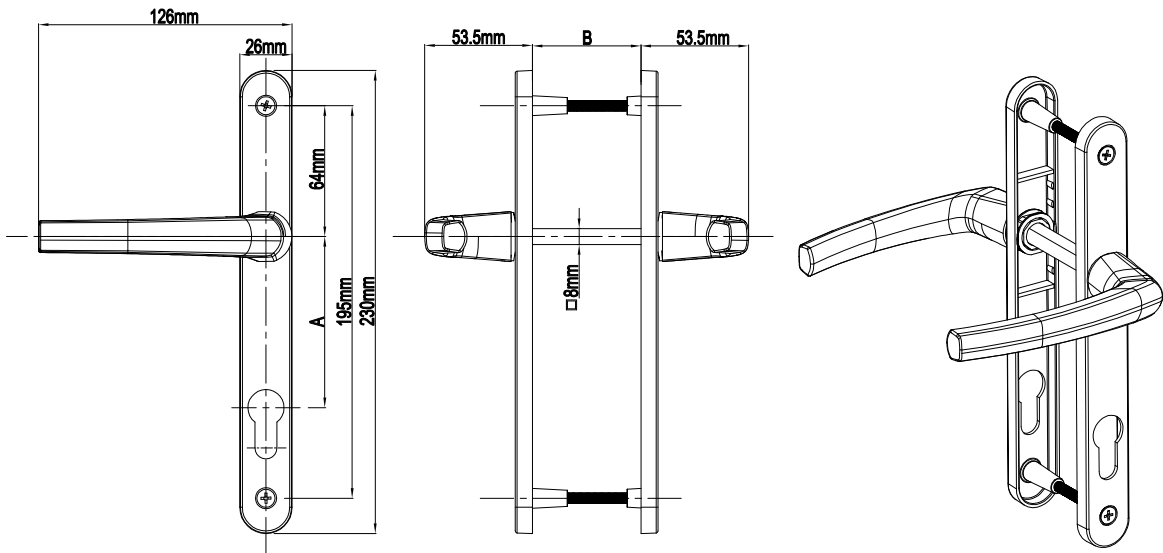

Classy Door Handle (26mm Plate)

Product Code			Product Name	A(mm)	B(mm)
Ral 9016	Ral 8019	Ral 8003		85mm	54mm-82mm
P12365	P12366	P12367	85/26 Classy Door Handle		
P12371	P12372	P12373	92/26 Classy Door Handle