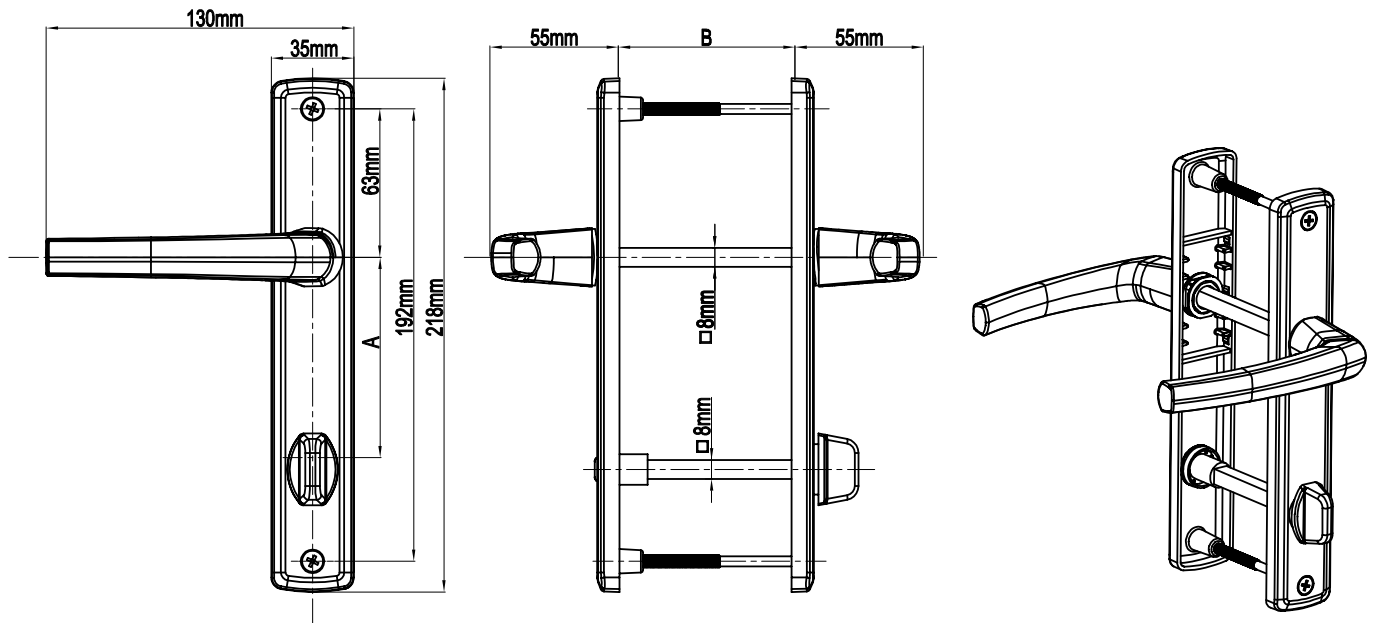

Classy WC Door Handle (35mm Plate)

Product Code			Product Name	B(mm)	
Ral 9016	Ral 8019	Ral 8003		90/35 Classy Wc Door Handle	54mm-82mm
P12281	P12282	P12283