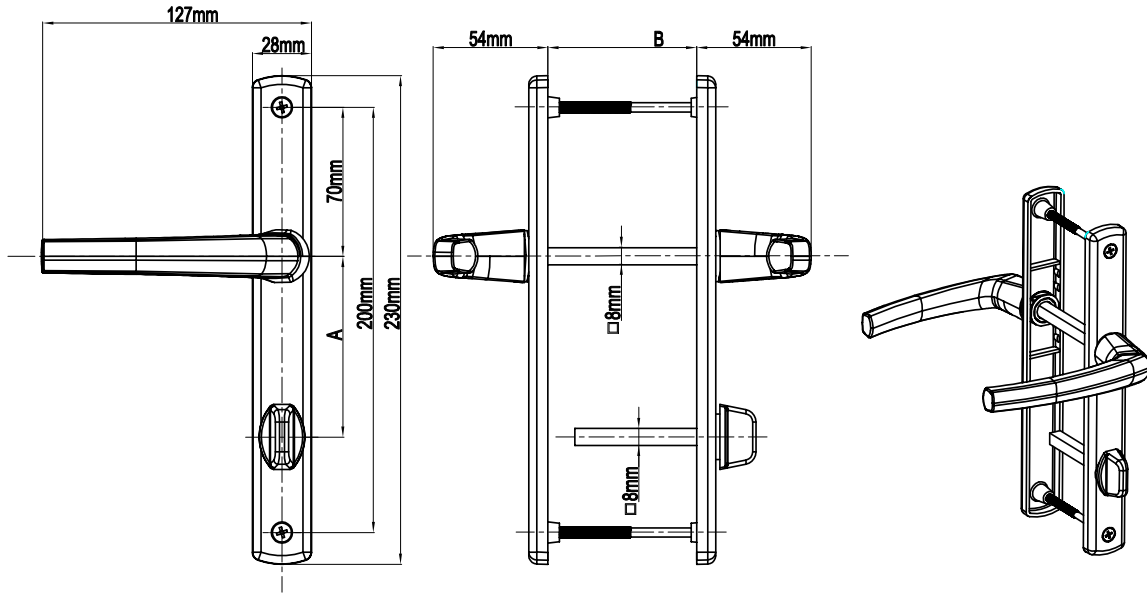

Classy Door Handle Without Cylinder (28mm Plate)

Product Code			Product Name	A(mm)	B(mm)	
Ral 9016	Ral 8019	Ral 8003		85/26 Classy Door Handle Without Cylinder	85mm	54mm-82mm
P12395	P12396	P12397