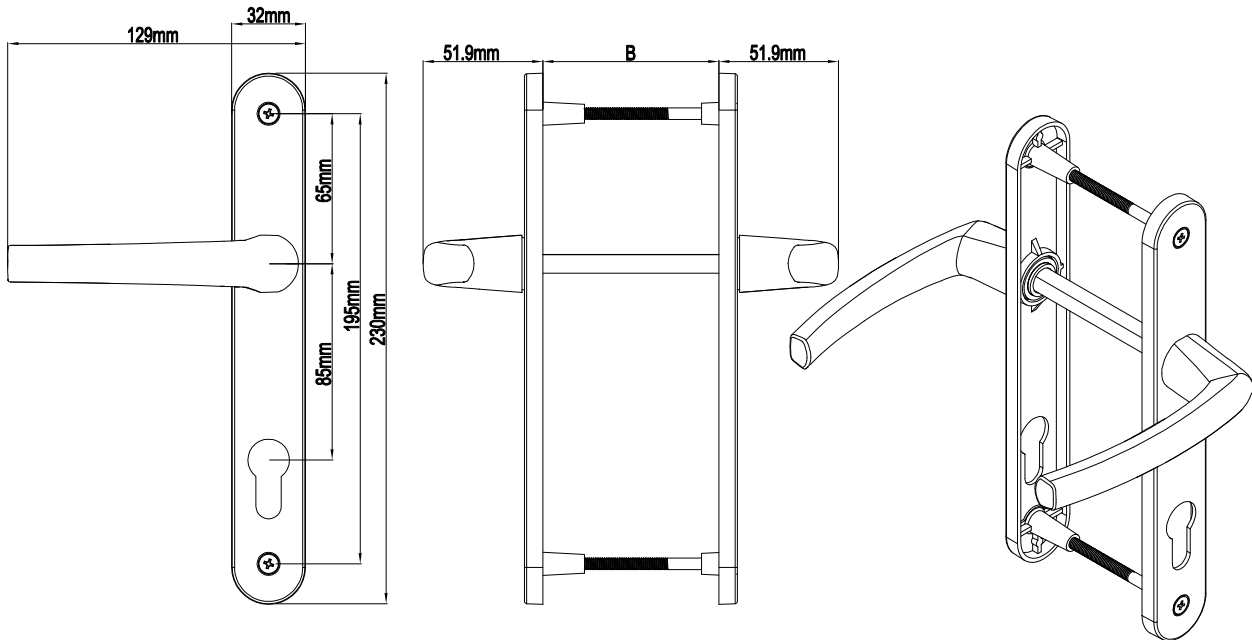

Classy Door Handle (32mm Plate)

Product Code			Product Name
Ral 9016	Ral 8019	Ral 8003	
P12026	P12027	P12028	85/32 Classy Door Handle

B(mm)
54mm-82mm