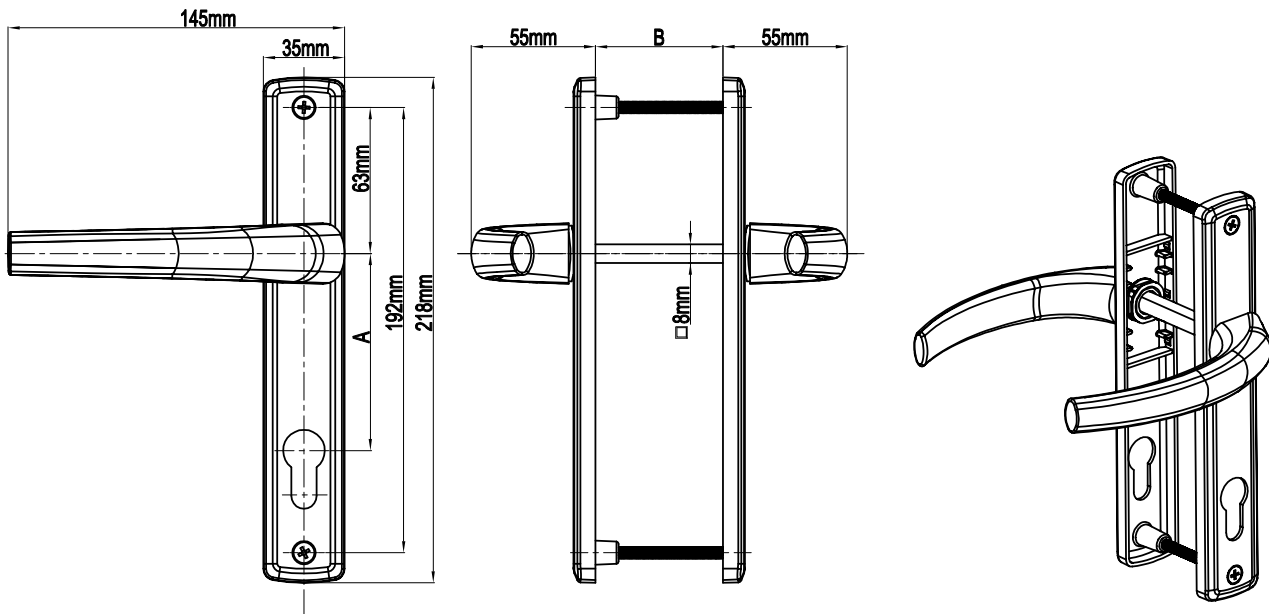

Fulya Door Handle (35mm Plate)

Product Code			Product Name	A(mm)	B(mm)	
Ral 9016	Ral 8019	Ral 8003			85mm	54mm-82mm
P16004	P16005	P16006	85/35 Fulya Door Handle