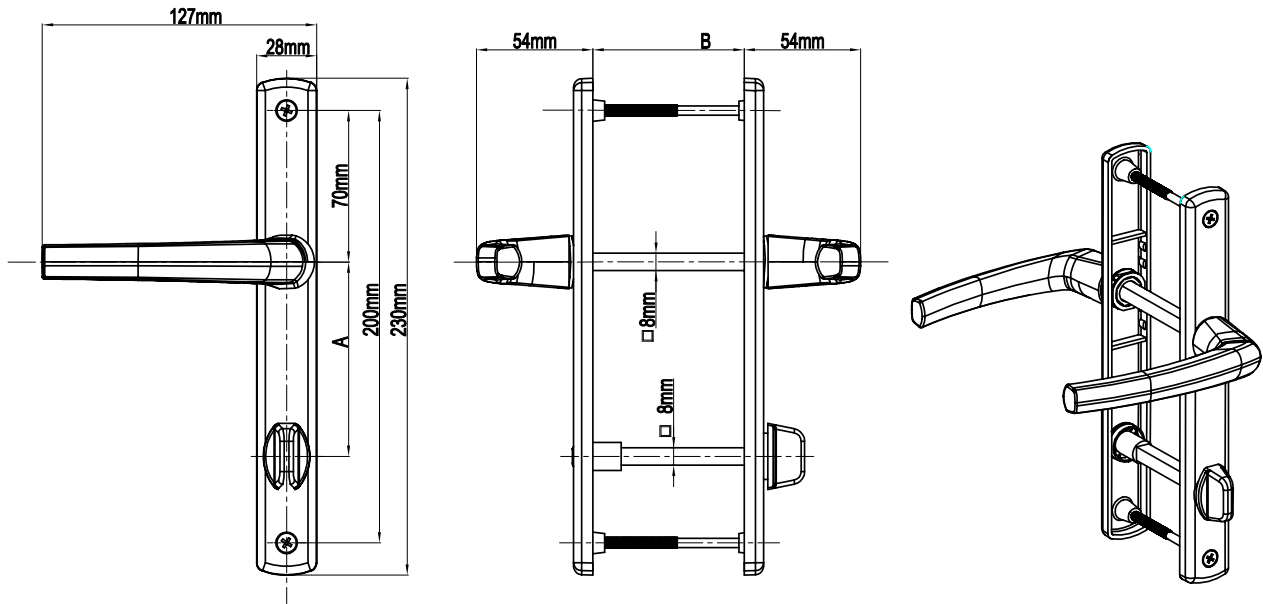

Classy WC Door Handle (28mm Plate)

Product Code			Product Name
Ral 9016	Ral 8019	Ral 8003	
P12041	P12042	P12043	90/28 Classy Wc Door Handle

B(mm)
54mm-82mm