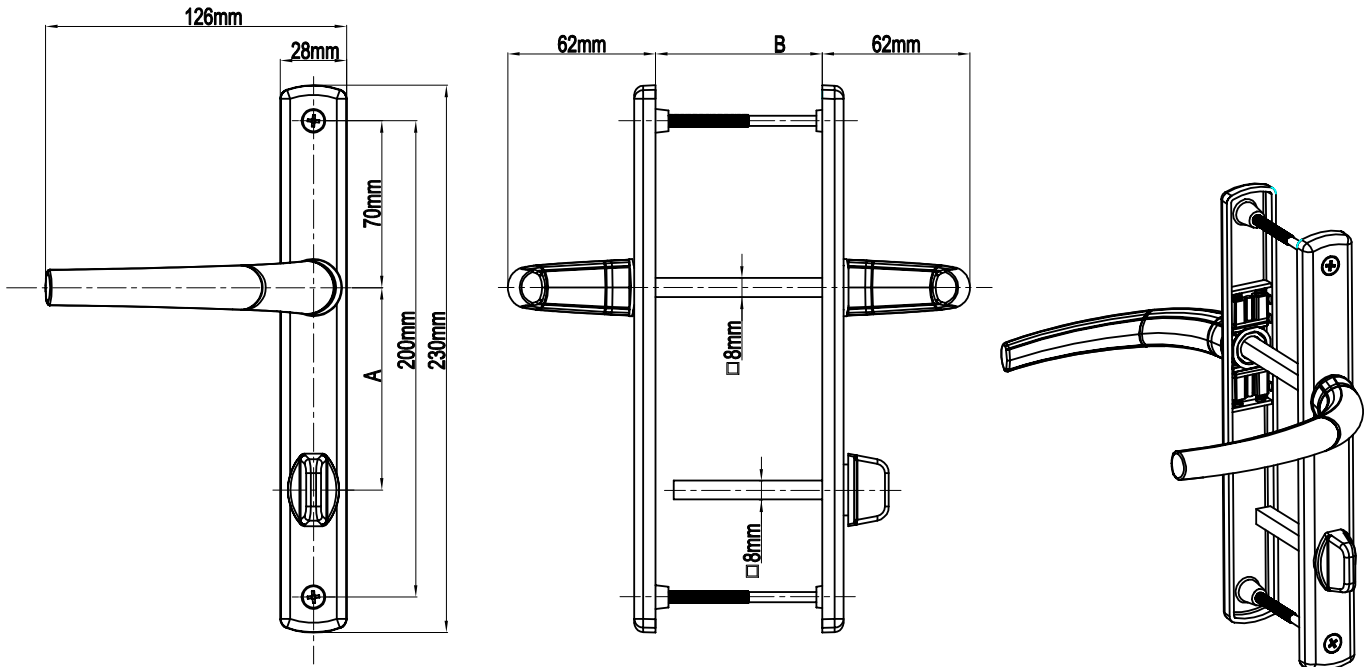

Melody Door Handle Without Cylinder With Spring (28mm Plate)

Product Code			Product Name	A(mm)	B(mm)	
Ral 9016	Ral 8019	Ral 8003		85/28 Melody Door Handle Without Cylinder With Spring	85mm	54mm-82mm
P18601	P18602	P18603