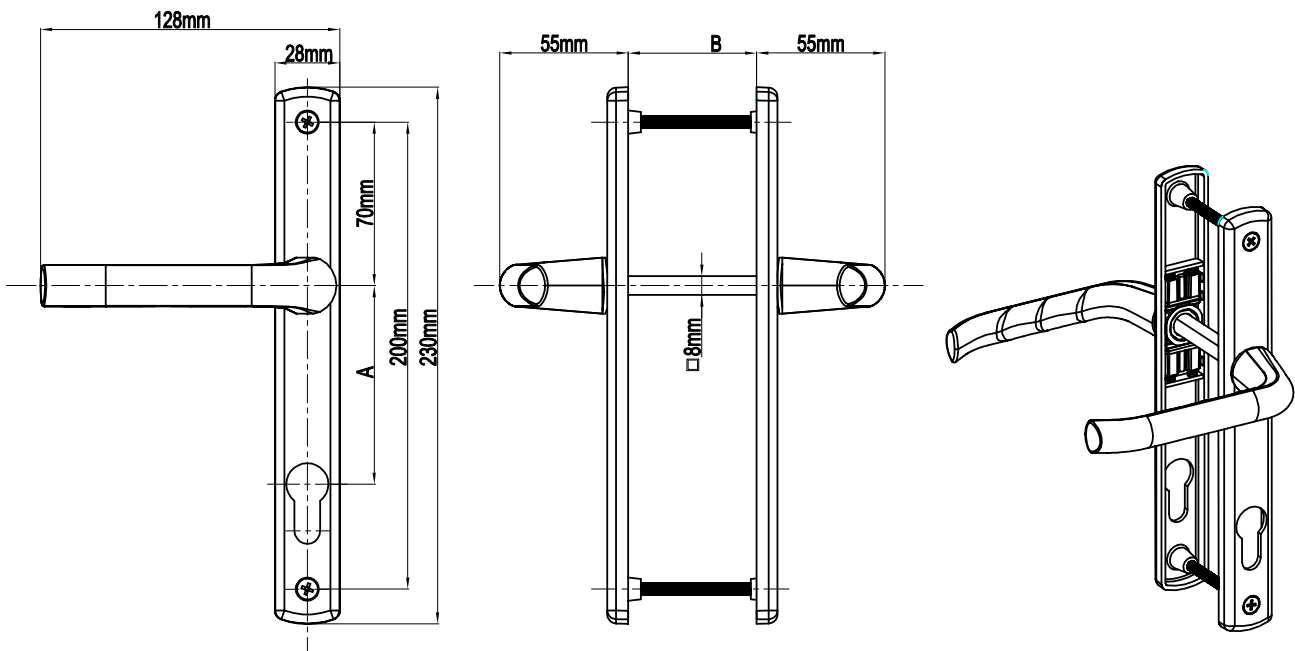

Ebru Door Handle With Spring (28mm Plate)

Product Code			Product Name	A(mm)	B(mm)	
Ral 9016	Ral 8019	Ral 8003		85/28 Ebru Door Handle With Spring	85mm	54mm-82mm
P11409	P11410	P11411