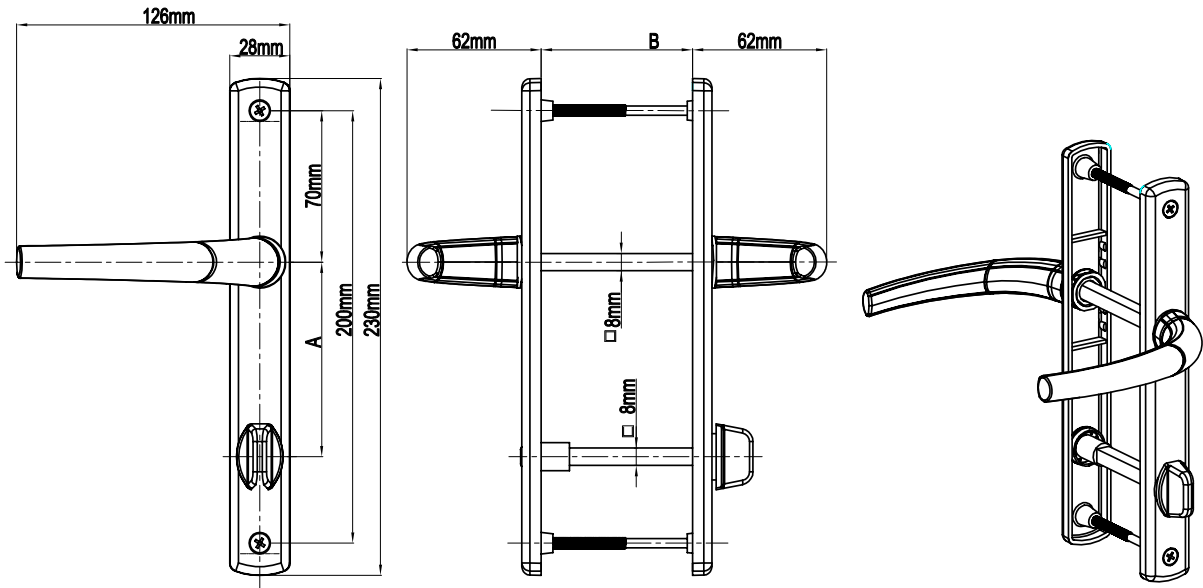

Melody WC Door Handle (28mm Plate)

Product Code			Product Name
Ral 9016	Ral 8019	Ral 8003	
P18607	P18608	P18609	90/28 Melody Wc Door Handle

B(mm)
54mm-82mm