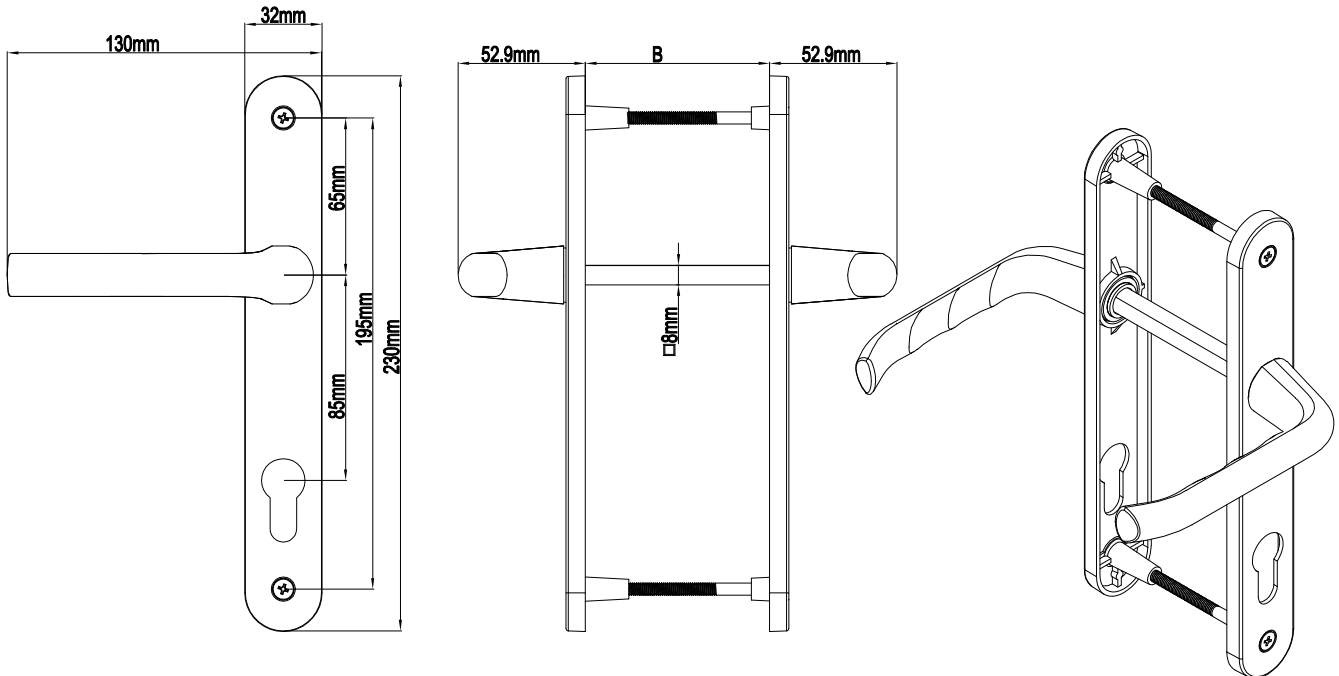

Ebru Door Handle (32mm Plate)

Product Code			Product Name
Ral 9016	Ral 8019	Ral 8003	
P11076	P11077	P11078	85/32 Ebru Door Handle

B(mm)
54mm-82mm