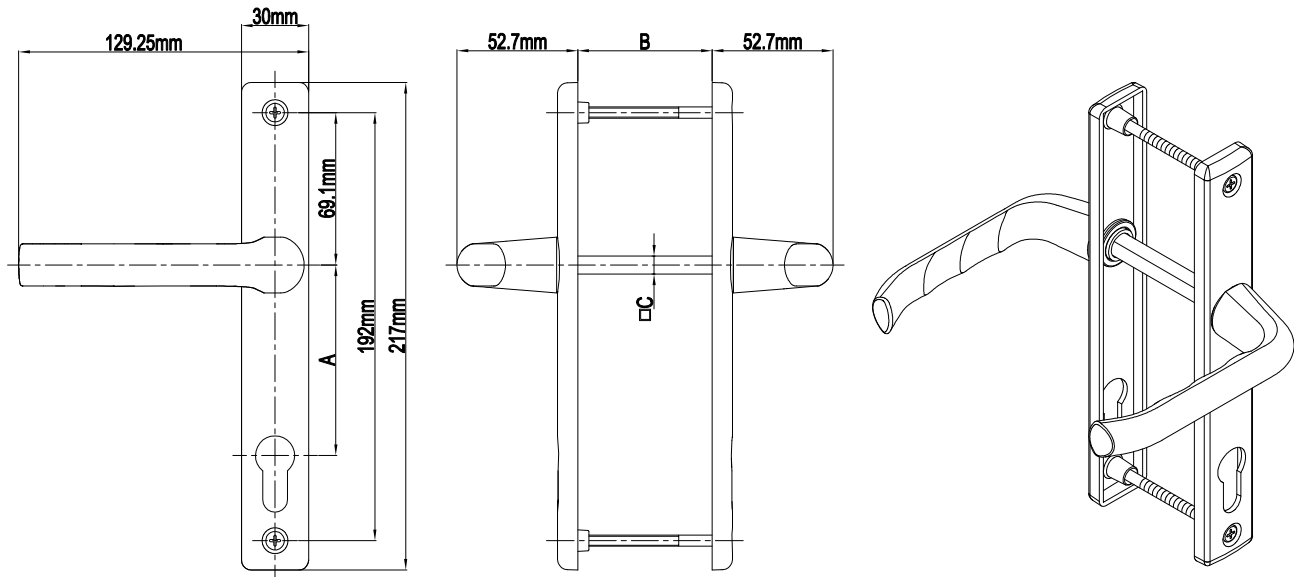

Ebru Door Handle (30mm Plate)

Product Code			Product Name
Ral 9016	Ral 8019	Ral 8003	
P11025	P11029	P11033	85/30 Ebru Door Handle
P11044	P11045	P11046	70/30 Ebru Door Handle

A(mm)	B(mm)	C(mm)
85mm	54mm-82mm	8mm
70mm	54mm-82mm	7mm