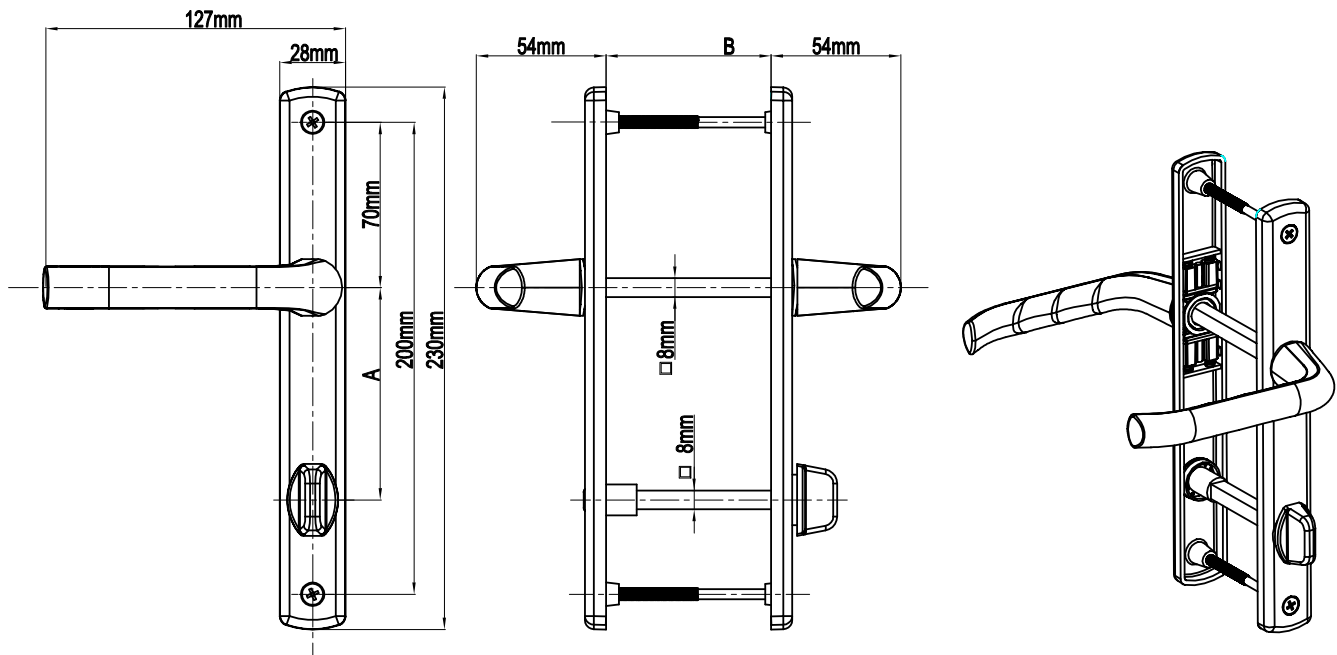

Ebru WC Door Handle With Spring (28mm Plate)

Product Code			Product Name
Ral 9016	Ral 8019	Ral 8003	
P11400	P11401	P11402	90/28 Ebru Wc Door Handle With Spring

B(mm)
54mm-82mm