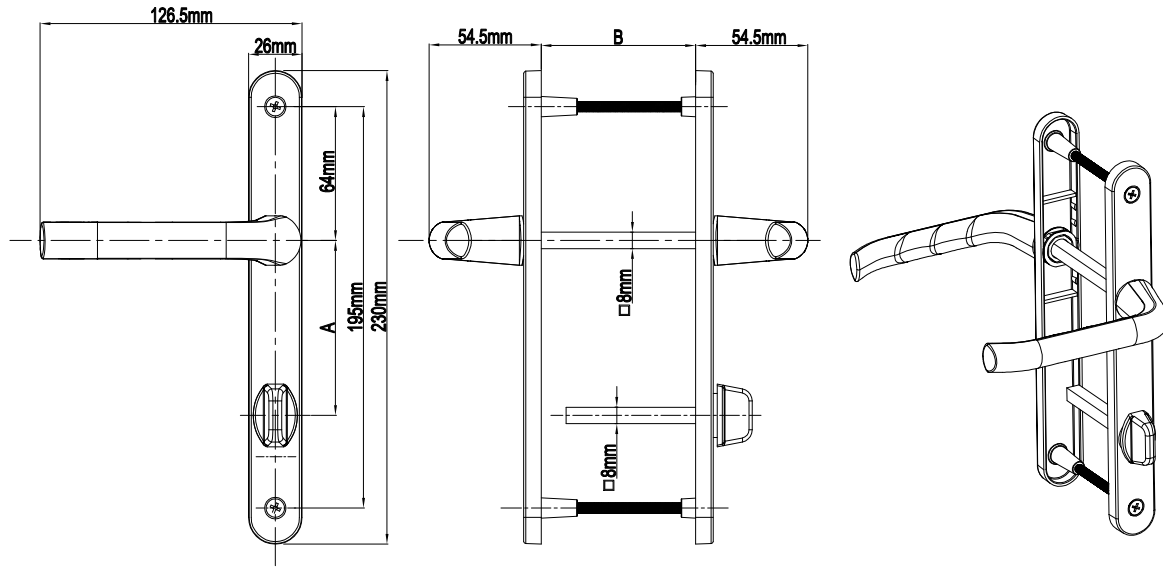

Ebru Door Handle Witout Cylinder (26mm Plate)

Product Code			Product Name	A(mm)	B(mm)	
Ral 9016	Ral 8019	Ral 8003		85/26 Ebru Door Handle Without Cylinder	85mm	54mm-82mm
P11388	P11389	P11390