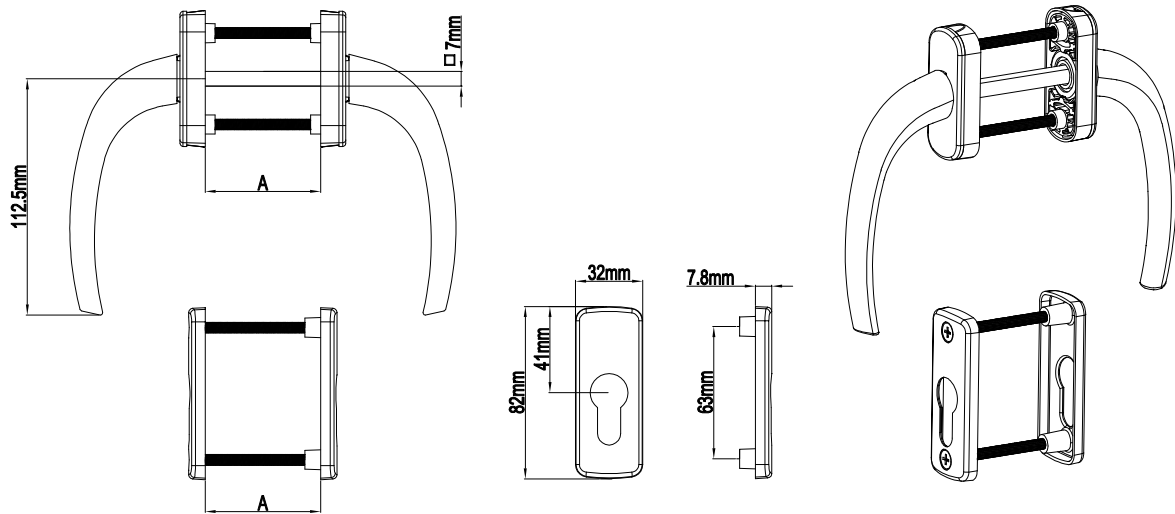

Melody Door Handle With Rosette

Product Code			Product Name	A(mm)	
Ral 9016	Ral 8019	Ral 8003			54mm-82mm
P09094	P09095	P09096	Melody Door Handle Elliptical Body With Rosette		
P09088	P09089	P09090	Melody Door Handle Rectangular Body With Rosette		
P09091	P09092	P09093	Melody Door Handle Oval Body With Rosette