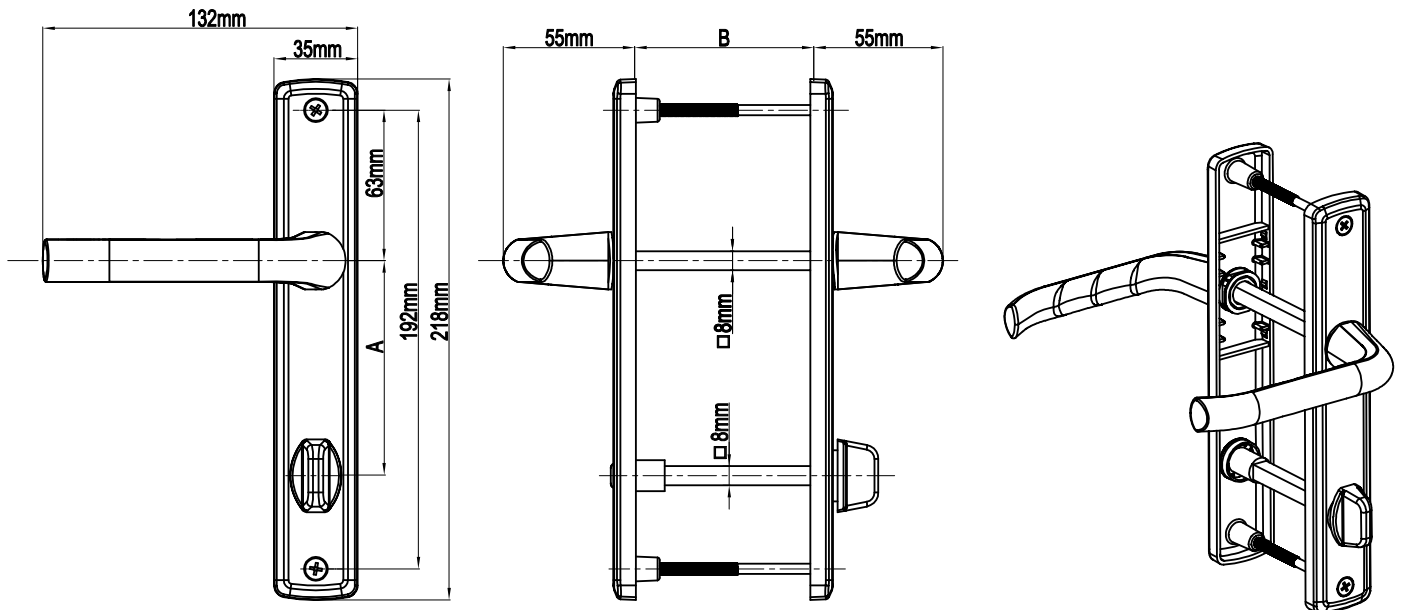

Ebru WC Door Handle (35mm Plate)

Product Code			Product Name	B(mm)	
Ral 9016	Ral 8019	Ral 8003		90/35 Ebru Wc Door Handle	54mm-82mm
P11286	P11287	P11288