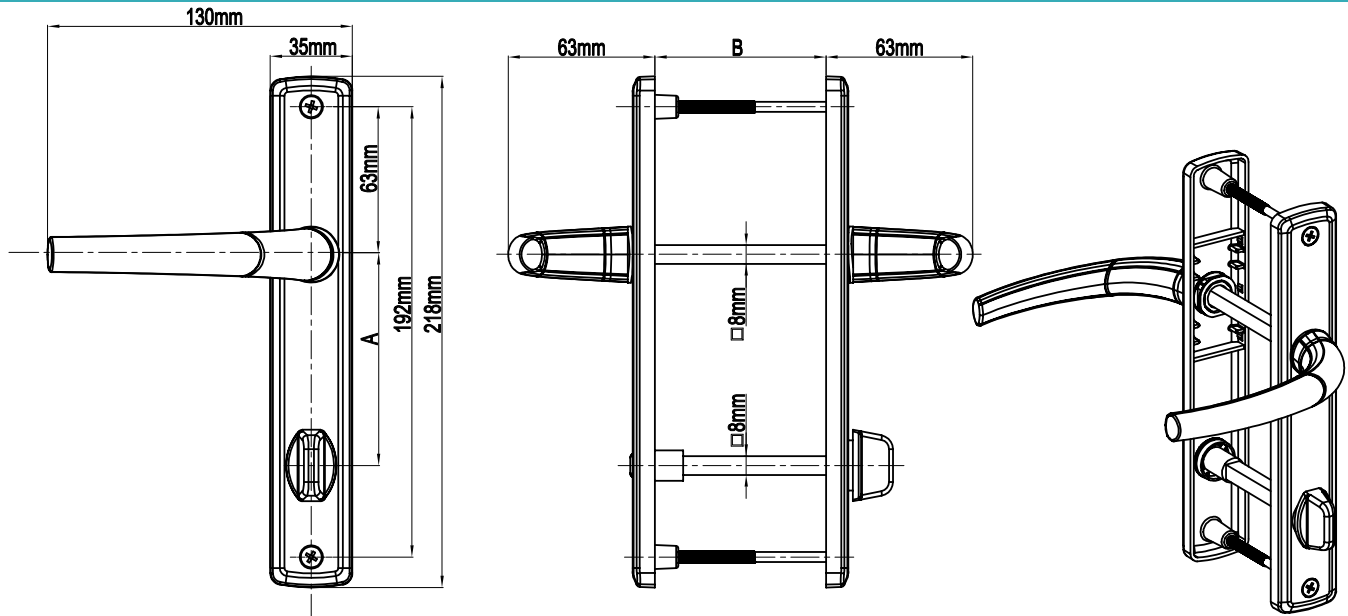

Melody WC Door Handle (35mm Plate)

Product Code			Product Name	B(mm)	
Ral 9016	Ral 8019	Ral 8003		90/35 Melody Wc Door Handle	54mm-82mm
P18462	P18463	P18464