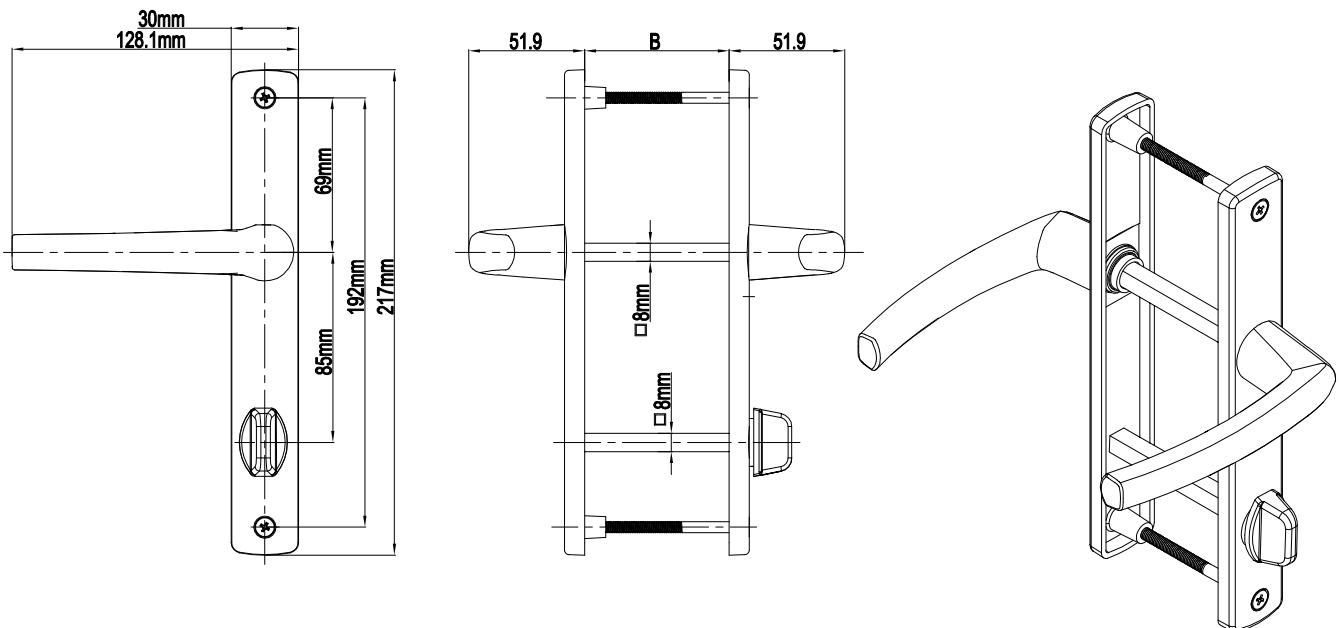

Classy Door Handle Without Cylinder (30mm Plate)

Product Code			Product Name
Ral 9016	Ral 8019	Ral 8003	
P12053	P12054	P12055	85/30 Classy Door Handle Without Cylinder

B(mm)
54mm-82mm