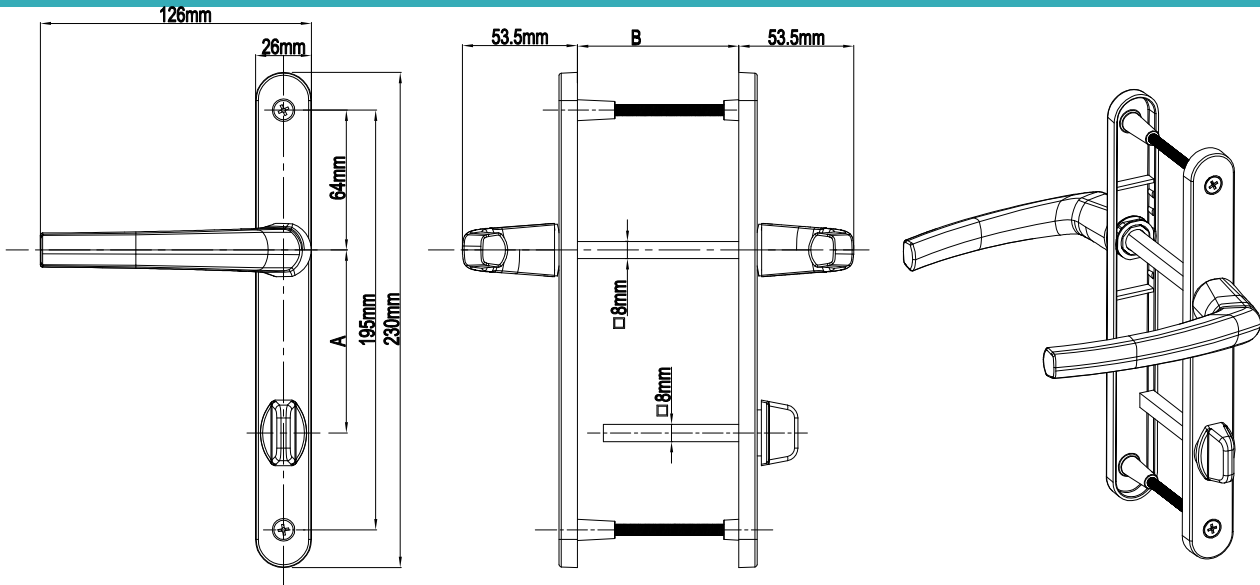

Classy Door Handle Without Cylinder (26mm Plate)

Product Code			Product Name	A(mm)	B(mm)	
Ral 9016	Ral 8019	Ral 8003		85/26 Classy Door Handle Without Cylinder	85mm	54mm-82mm
P12377	P12378	P12379