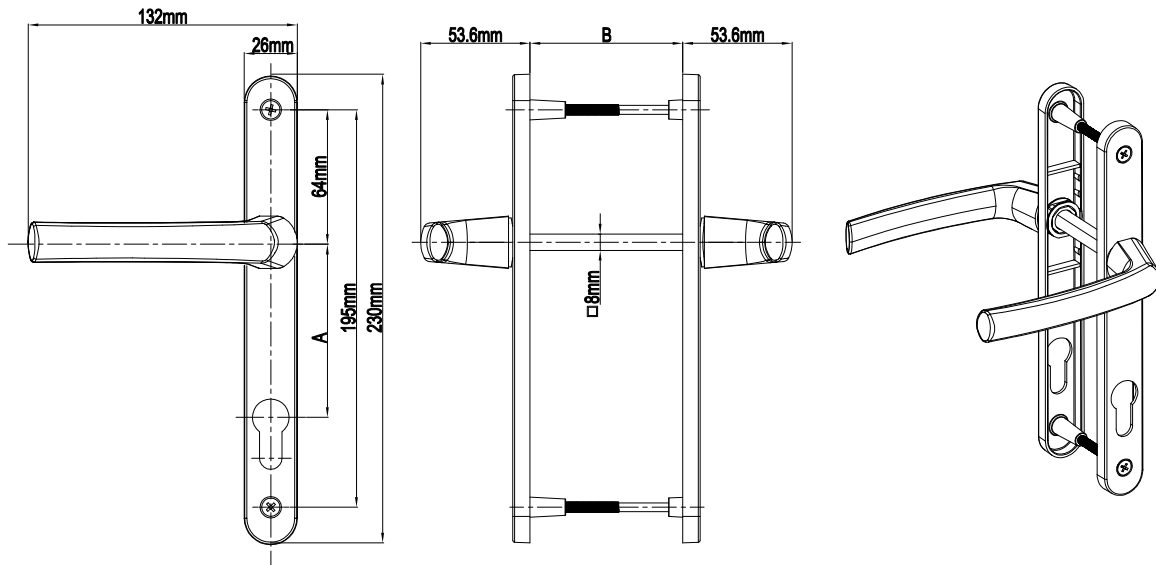

Rimini Door Handle (26mm Plate)

Product Code			Product Name	A(mm)	B(mm)	
Ral 9016	Ral 8019	Ral 8003			85mm	54mm-82mm
P10289	P10290	P10291	85/26 Rimini Door Handle			
P10292	P10293	P10294	92/26 Rimini Door Handle