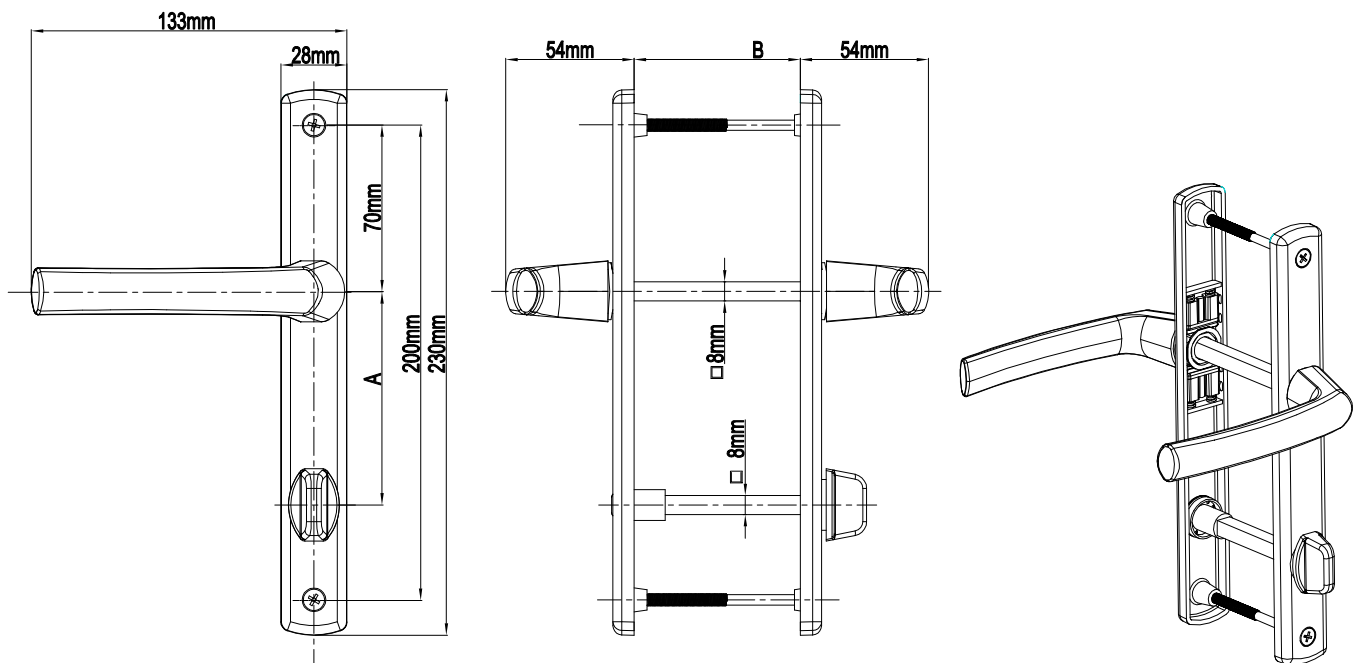

Rimini WC Door Handle With Spring (28mm Plate)

Product Code			Product Name
Ral 9016	Ral 8019	Ral 8003	
P10273	P10274	P10276	90/28 Rimini Wc Door Handle With Spring

B(mm)
54mm-82mm