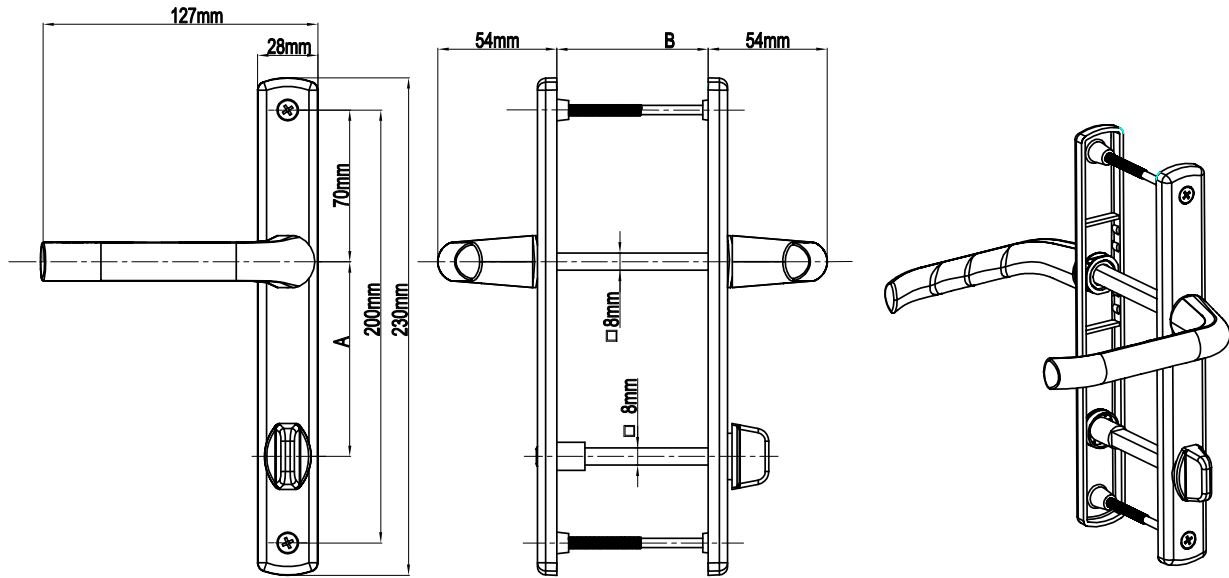

Ebru WC Door Handle (28mm Plate)

Product Code			Product Name
Ral 9016	Ral 8019	Ral 8003	
P11073	P11074	P11075	90/28 Ebru Wc Door Handle

B(mm)
54mm-82mm