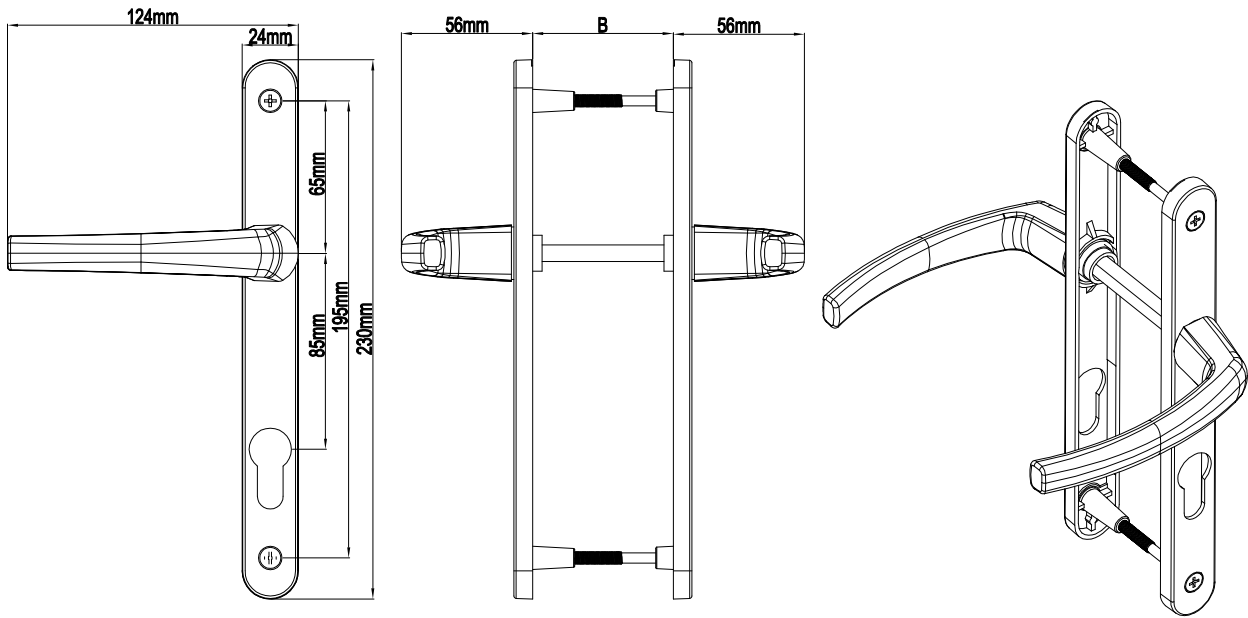

## Classy Door Handle (24mm Plate)

Product Code			Product Name
Ral 9016	Ral 8019	Ral 8003	
P12069	P12070	P12071	85/24 Classy Door Handle

A(mm)	B(mm)
85mm	54mm-82mm