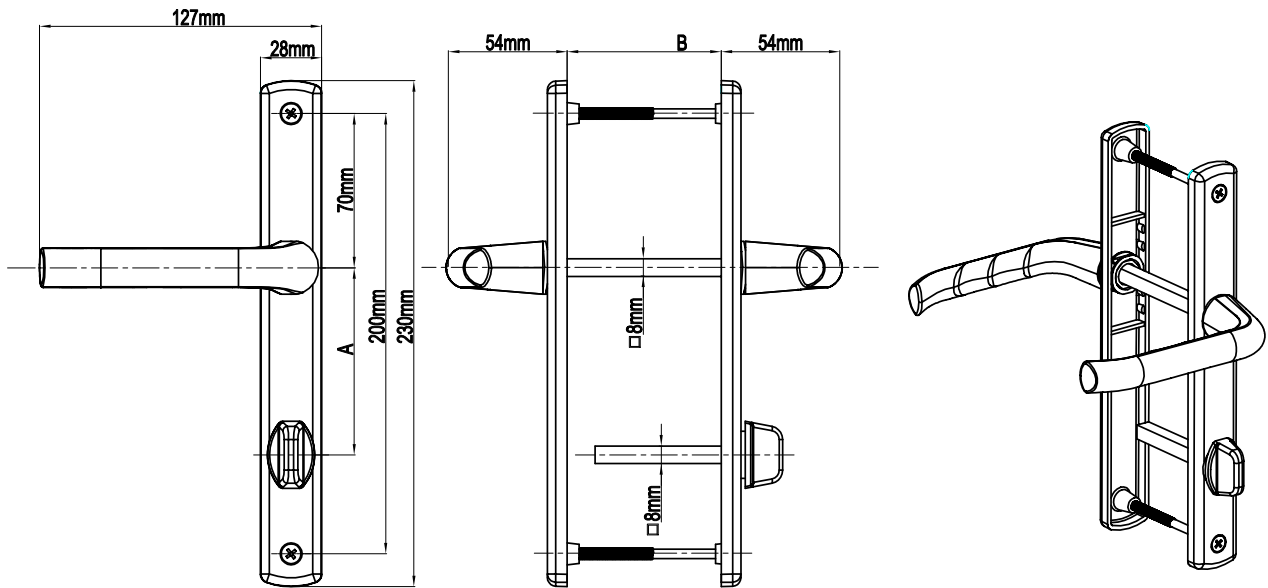

Ebru Door Handle Without Cylinder (28mm Plate)

Product Code			Product Name	A(mm)	B(mm)
Ral 9016	Ral 8019	Ral 8003		85mm	54mm-82mm
P11406	P11408	P11409	85/28 Ebru Door Handle Without Cylinder