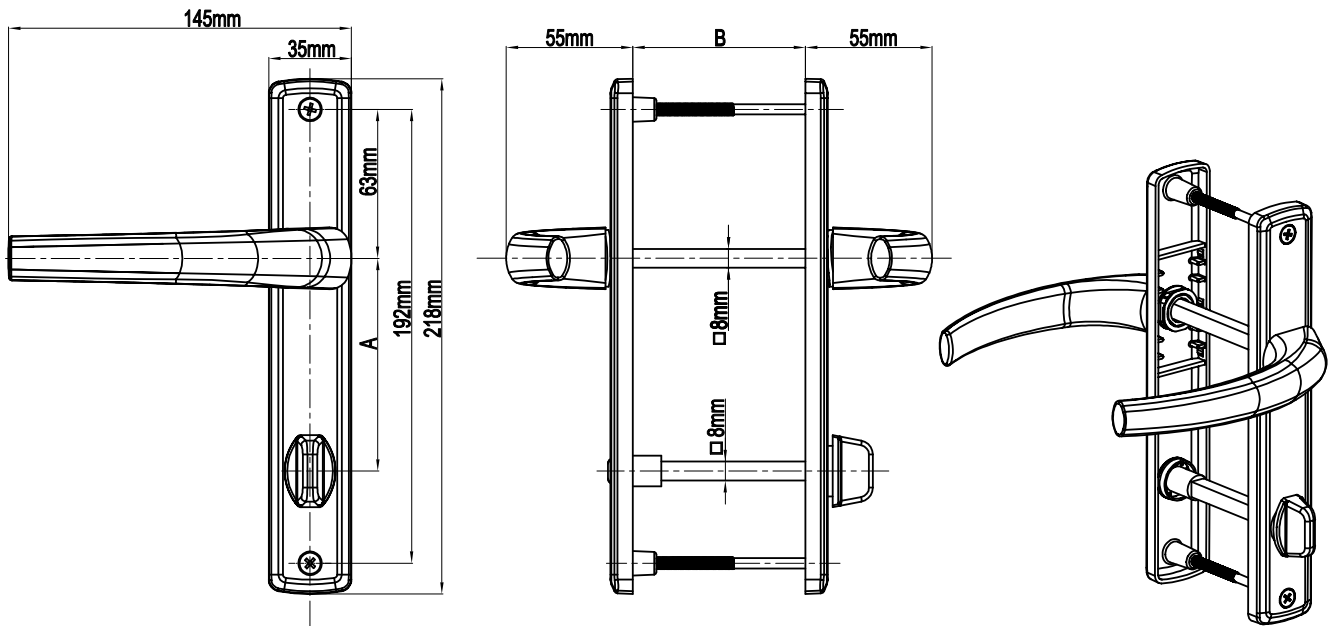

Fulya WC Door Handle (35mm Plate)

Product Code			Product Name	B(mm)	
Ral 9016	Ral 8019	Ral 8003		90/35 Fulya Wc Door Handle	54mm-82mm
P16007	P16008	P16009