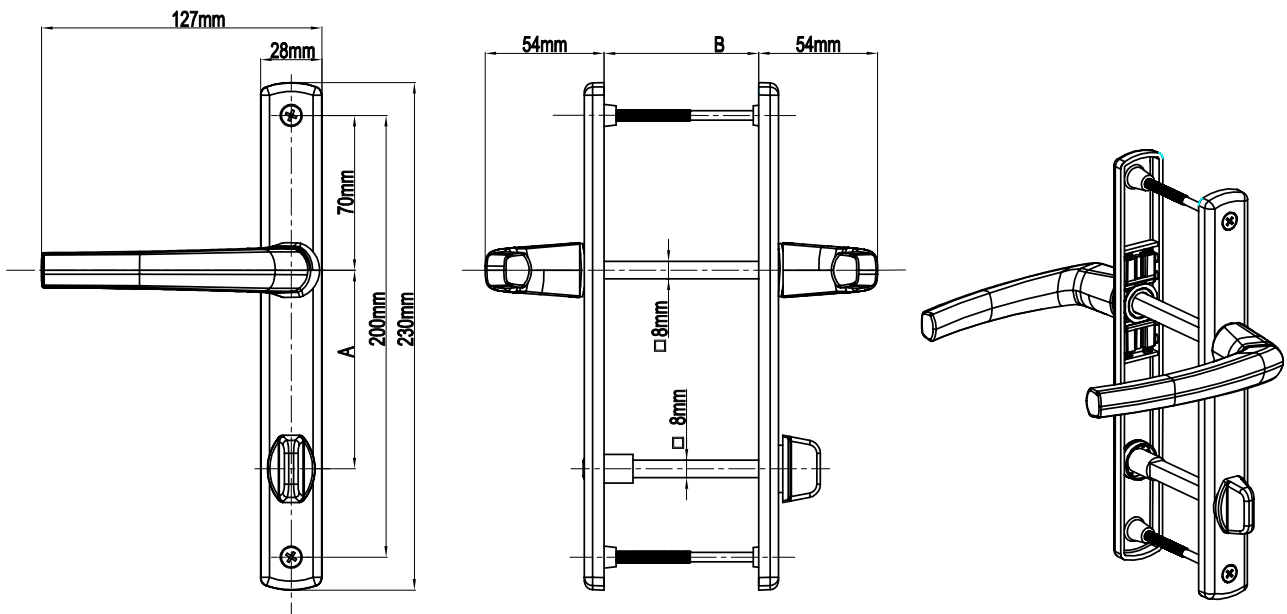

Classy WC Door Handle With Spring (28mm Plate)

Product Code			Product Name
Ral 9016	Ral 8019	Ral 8003	
P12389	P12390	P12391	90/28 Classy Wc Door Handle With Spring

B(mm)
54mm-82mm