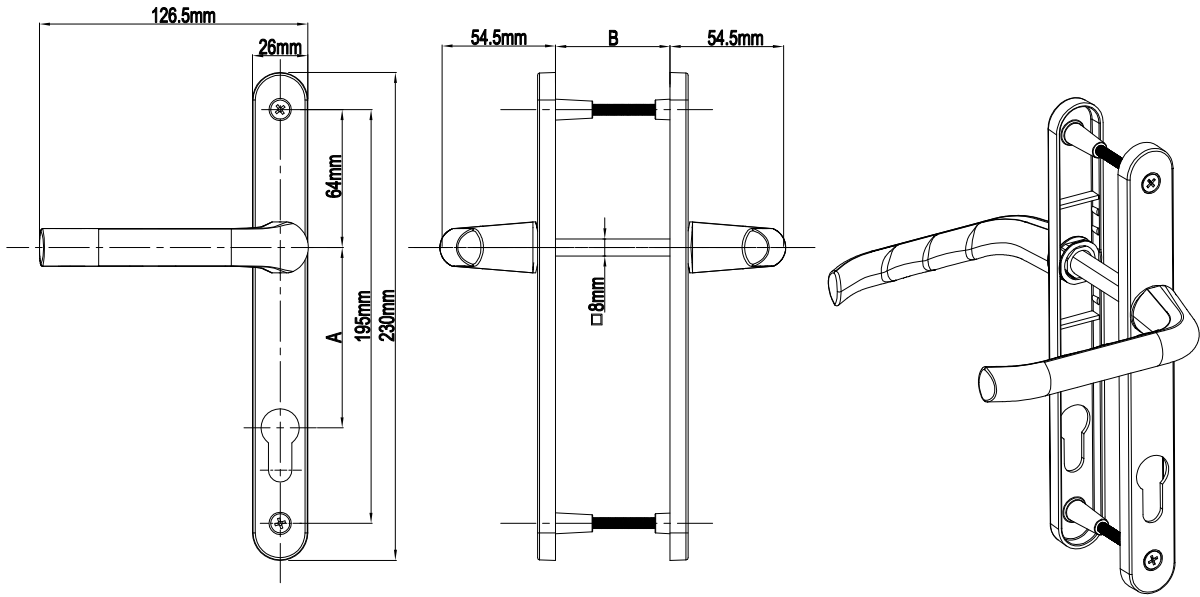

Ebru Door Handle (26mm Plate)

Product Code			Product Name	A(mm)	B(mm)	
Ral 9016	Ral 8019	Ral 8003			85mm	54mm-82mm
P11376	P11377	P11378	85/26 Ebru Door Handle			
P11379	P11380	P11381	92/26 Ebru Door Handle