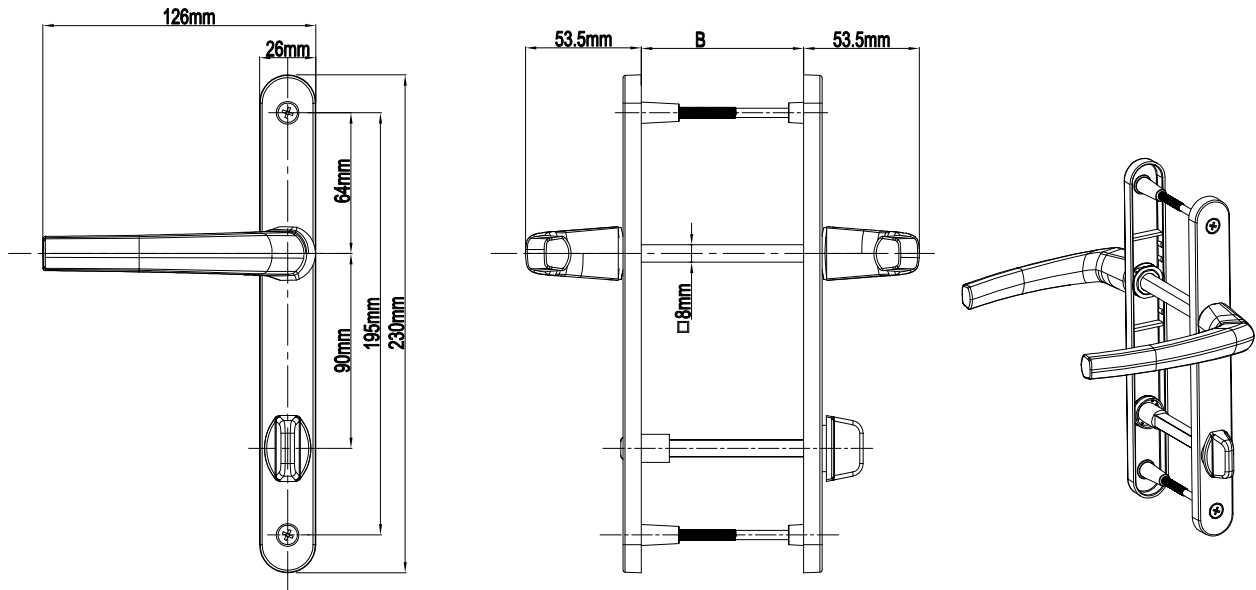

Classy WC Door Handle (26mm Plate)

Product Code			Product Name
Ral 9016	Ral 8019	Ral 8003	
P12383	P12384	P12385	90/26 Classy Wc Door Handle

B(mm)
54mm-82mm