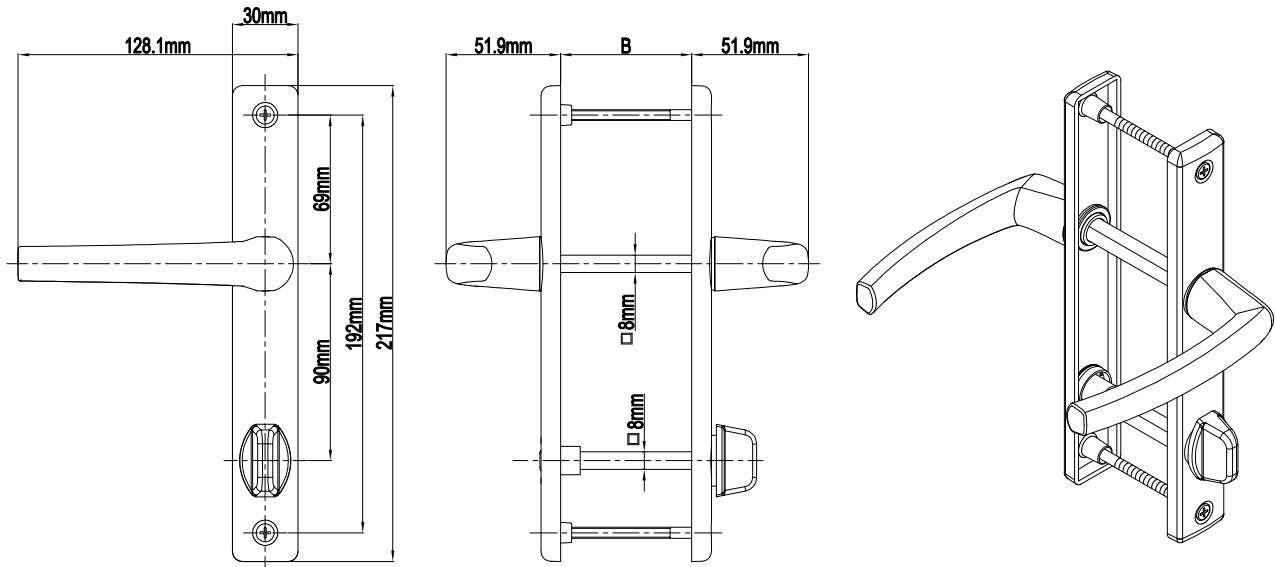

Classy WC Door Handle (30mm Plate)

Product Code			Product Name
Ral 9016	Ral 8019	Ral 8003	
P12035	P12036	P12037	90/30 Classy Wc Door Handle

B(mm)
54mm-82mm