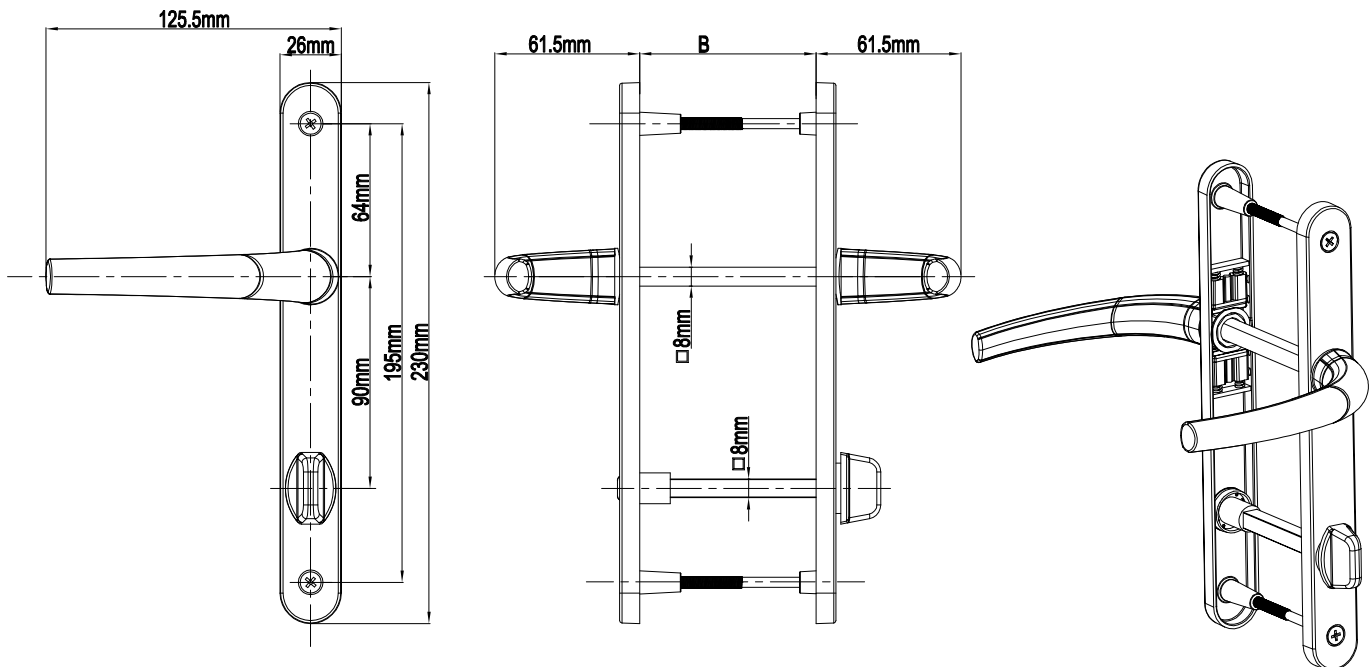

Melody WC Door Handle With Spring (26mm Plate)

Product Code			Product Name
Ral 9016	Ral 8019	Ral 8003	
P18592	P18593	P18594	90/26 Melody Wc Door Handle With Spring

B(mm)
54mm-82mm