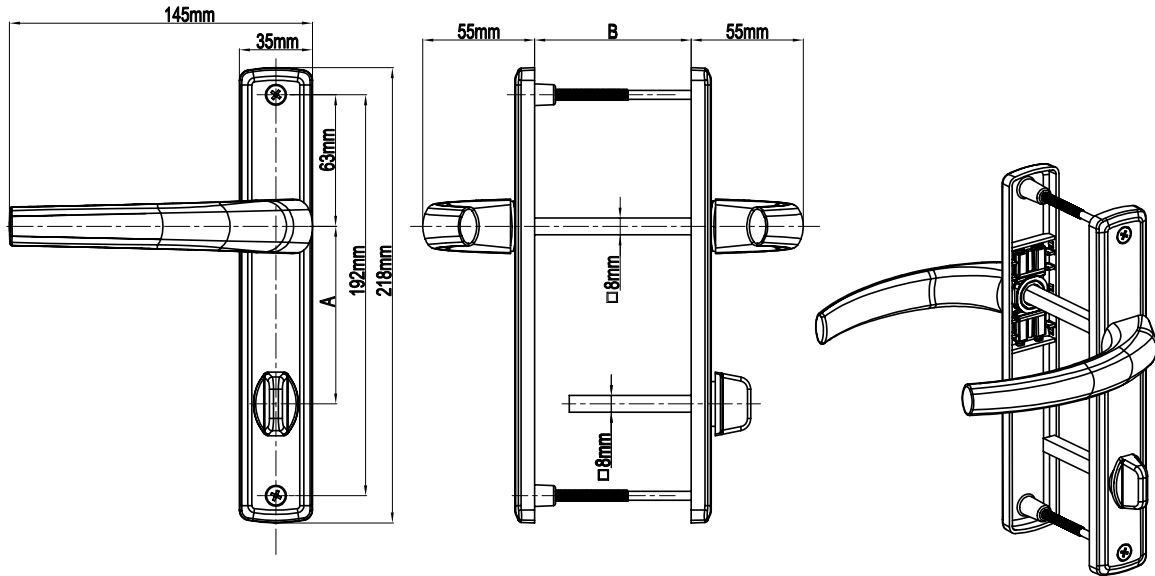

Ebru Door Handle Without Cylinder With Spring (35mm Plate)

Product Code			Product Name	A(mm)	B(mm)	
Ral 9016	Ral 8019	Ral 8003		85/35 Fulya Door Handle Without Cylinder With Spring	85mm	54mm-82mm
P16016	P16017	P16018