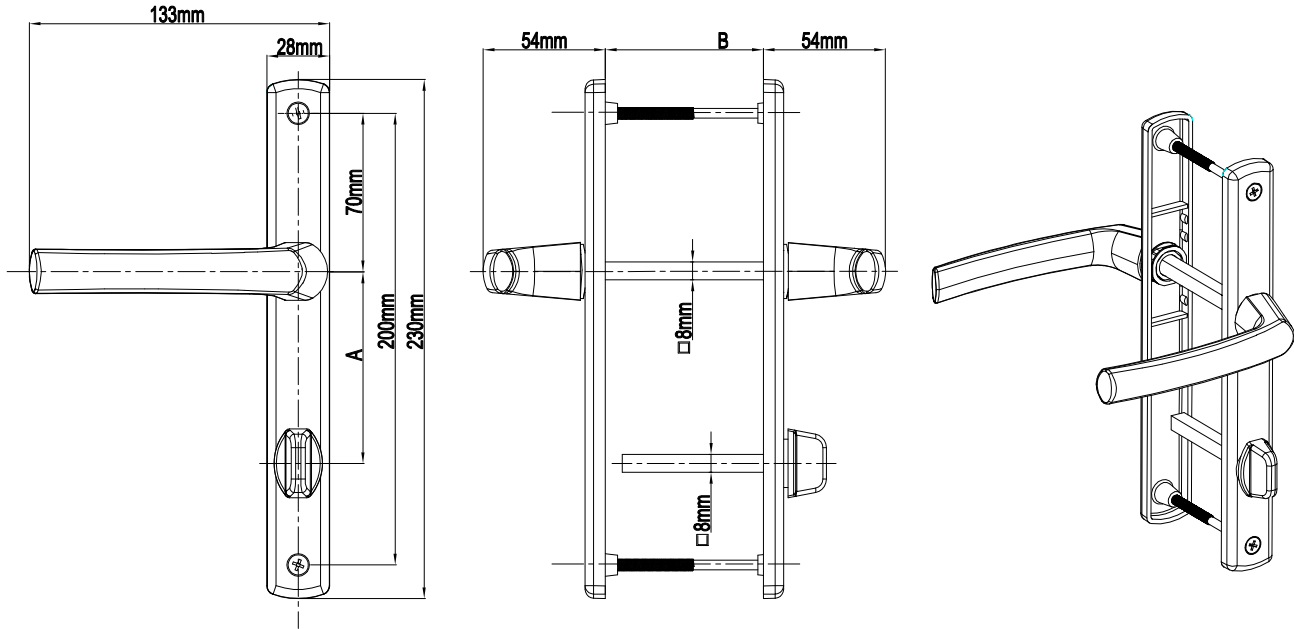

Rimini Door Handle Without Cylinder (28mm Plate)

Product Code			Product Name	A(mm)	B(mm)	
Ral 9016	Ral 8019	Ral 8003			85mm	54mm-82mm
P10321	P10322	P10323	85/28 Rimini Door Handle Without Cylinder