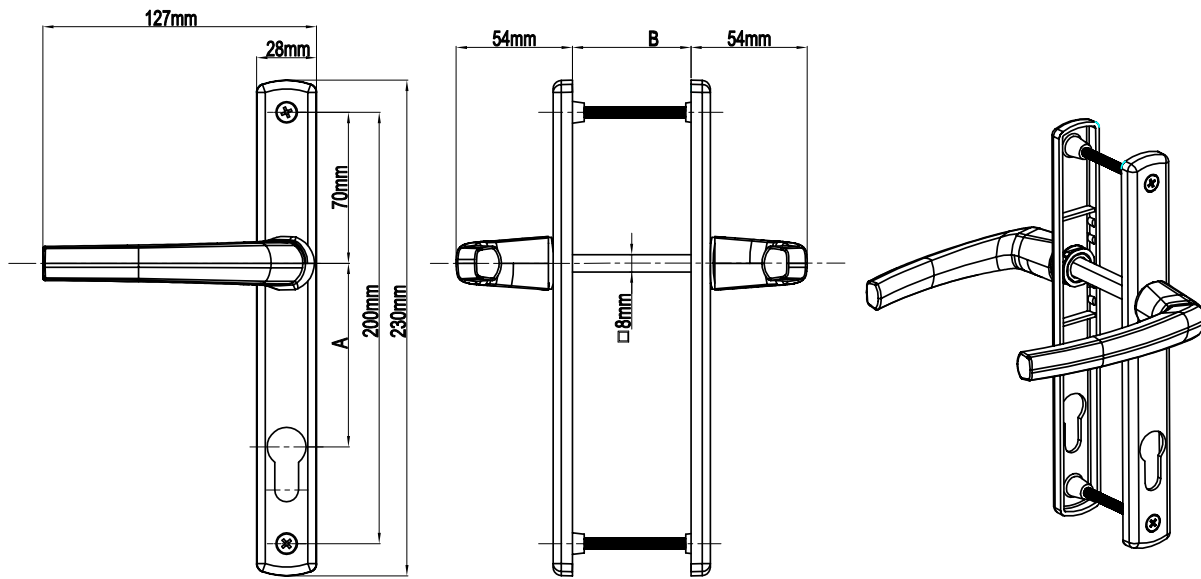

Classy Door Handle (28mm Plate)

Product Code			Product Name	A(mm)	B(mm)
Ral 9016	Ral 8019	Ral 8003		85mm	54mm-82mm
P12047	P12048	P12049	85/26 Classy Door Handle