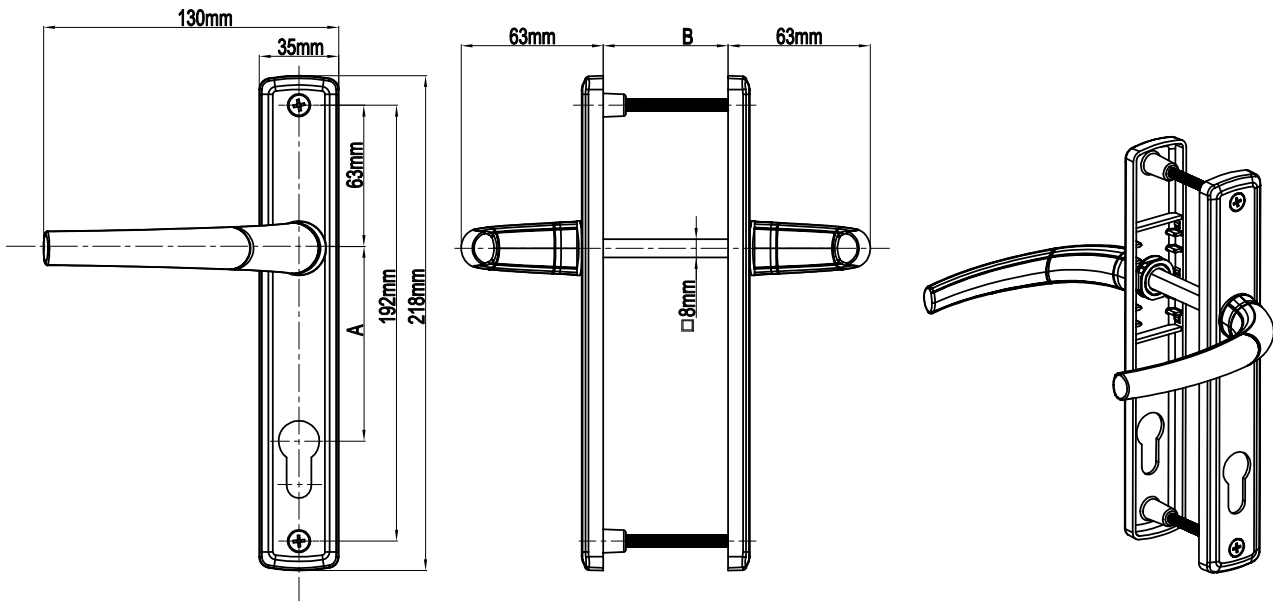

Melody Door Handle (35mm Plate)

Product Code			Product Name	A(mm)	B(mm)
Ral 9016	Ral 8019	Ral 8003		85mm	54mm-82mm
P18444	P18445	P18446	85/35 Melody Door Handle