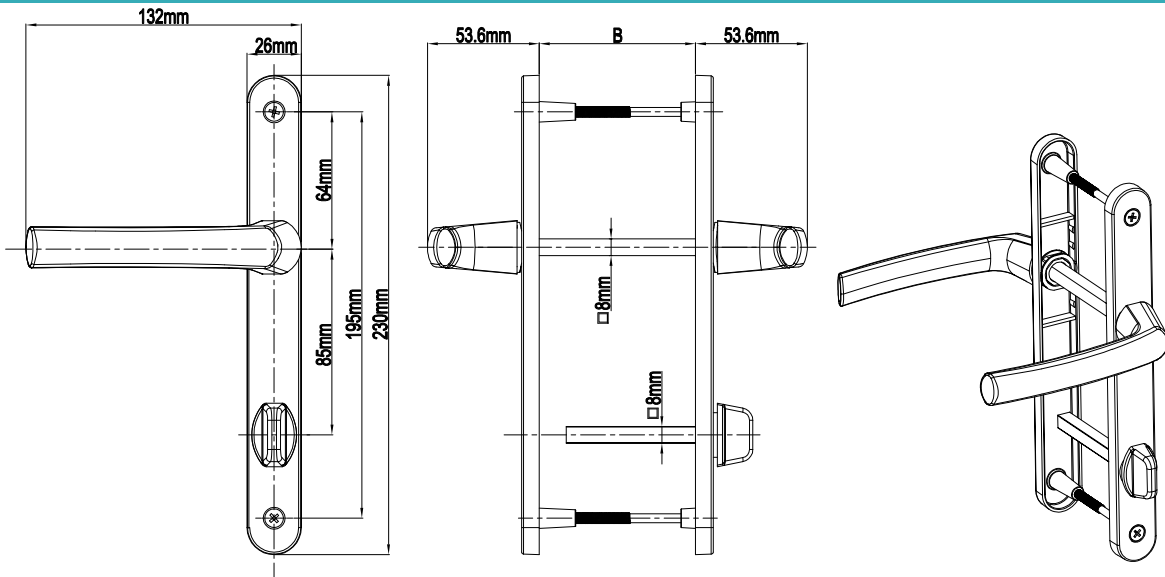

Rimini Door Handle Without Cylinder (26mm Plate)

Product Code			Product Name	A(mm)	B(mm)
Ral 9016	Ral 8019	Ral 8003		85mm	54mm-82mm
P10298	P10299	P10300	85/26 Rimini Door Handle Without Cylinder