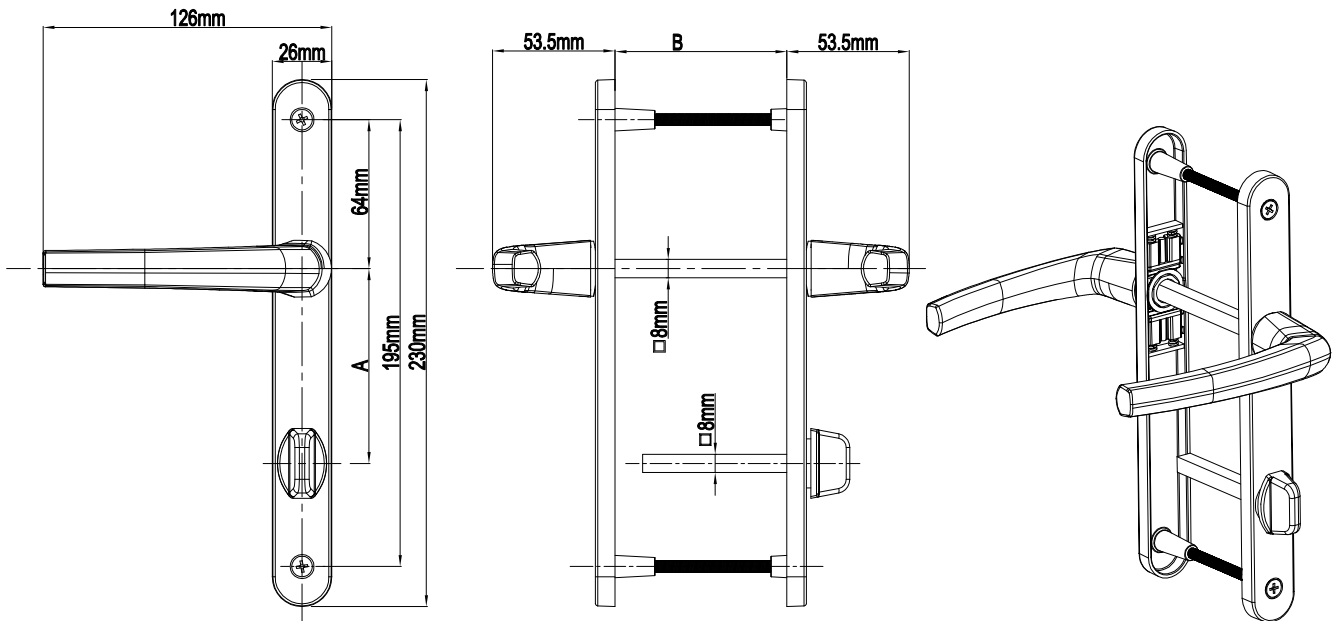

Classy Door Handle Without Cylinder With Spring (26mm Plate)

Product Code			Product Name	A(mm)	B(mm)	
Ral 9016	Ral 8019	Ral 8003		85/26 Classy Door Handle Without Cylinder With Spring	85mm	54mm-82mm
P12380	P12381	P12382