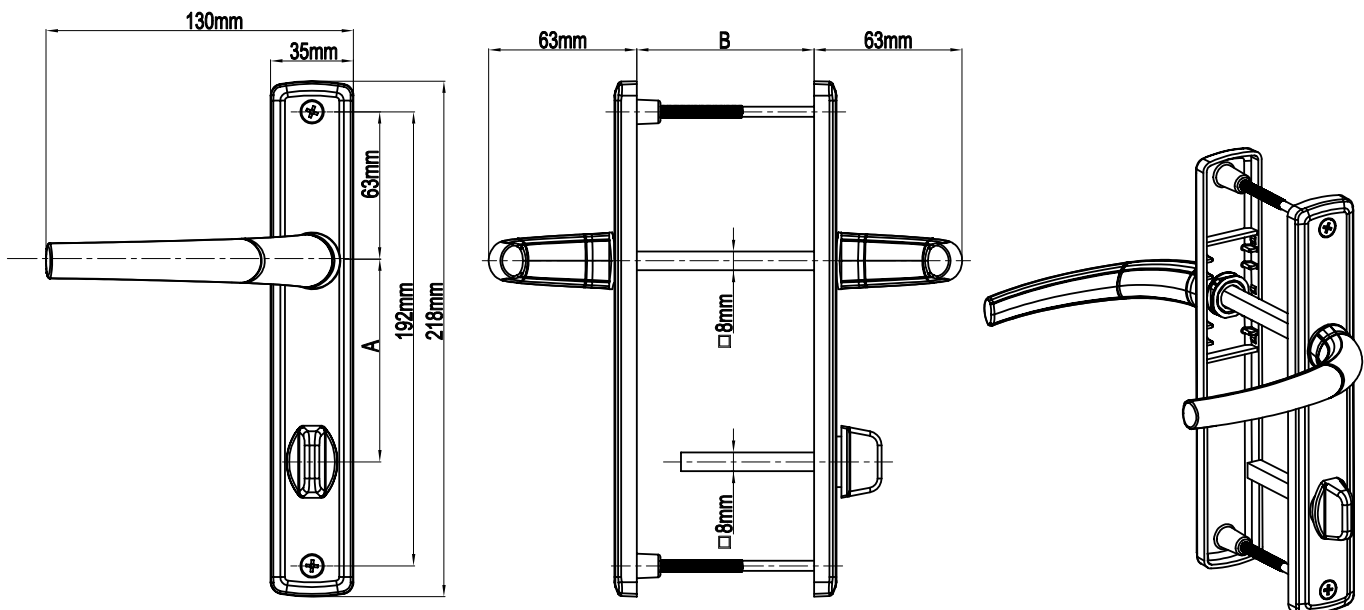

Melody Door Handle Without Cylinder (35mm Plate)

Product Code			Product Name	A(mm)	B(mm)
Ral 9016	Ral 8019	Ral 8003		85mm	54mm-82mm
P18474	P18475	P18476	85/35 Melody Door Handle Without Cylinder