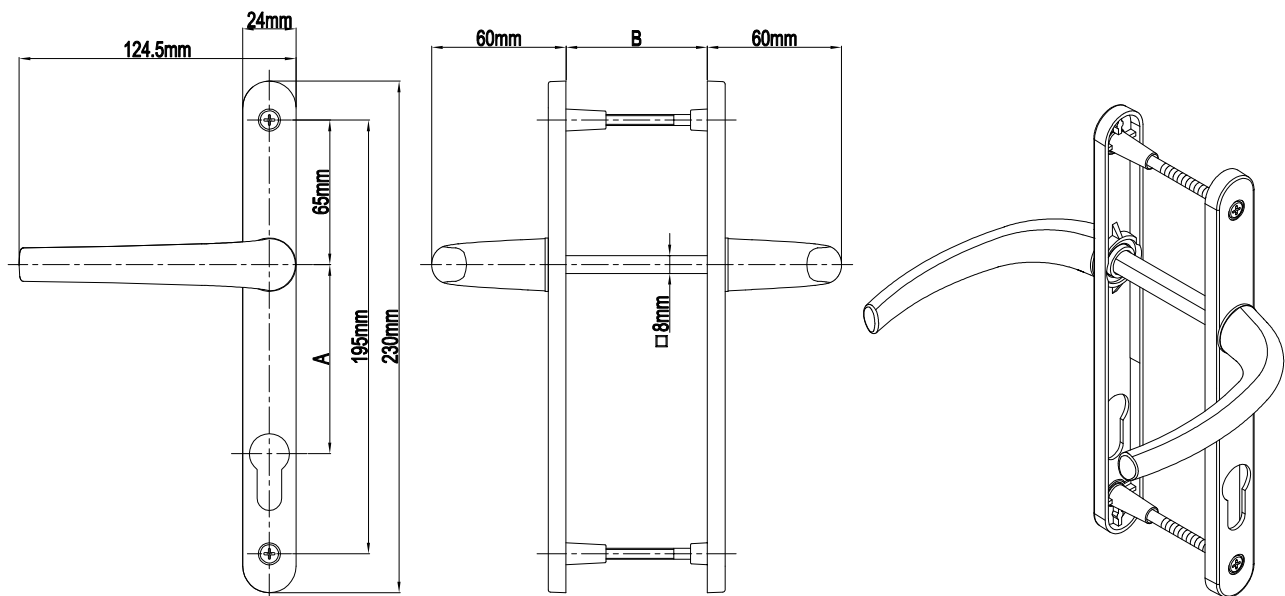

Melody Door Handle (24mm Plate)

Product Code			Product Name
Ral 9016	Ral 8019	Ral 8003	
P18341	P18342	P18343	85/24 Melodi Door Handle
P18353	P18354	P18355	92/24 Melodi Door Handle

A(mm)	B(mm)
85mm	54mm-82mm
92mm	54mm-82mm