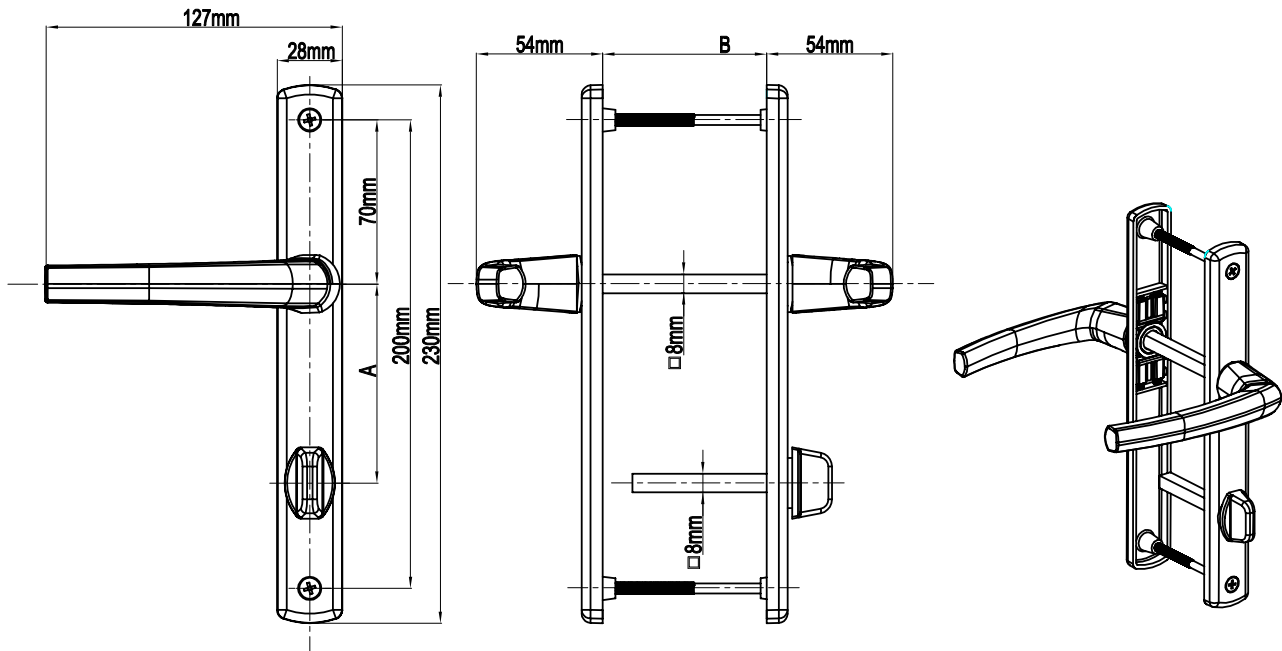

Classy Door Handle Without Cylinder With Spring (28mm Plate)

Product Code			Product Name	A(mm)	B(mm)	
Ral 9016	Ral 8019	Ral 8003		85/26 Classy Door Handle Without Cylinder With Spring	85mm	54mm-82mm
P12392	P12393	P12394