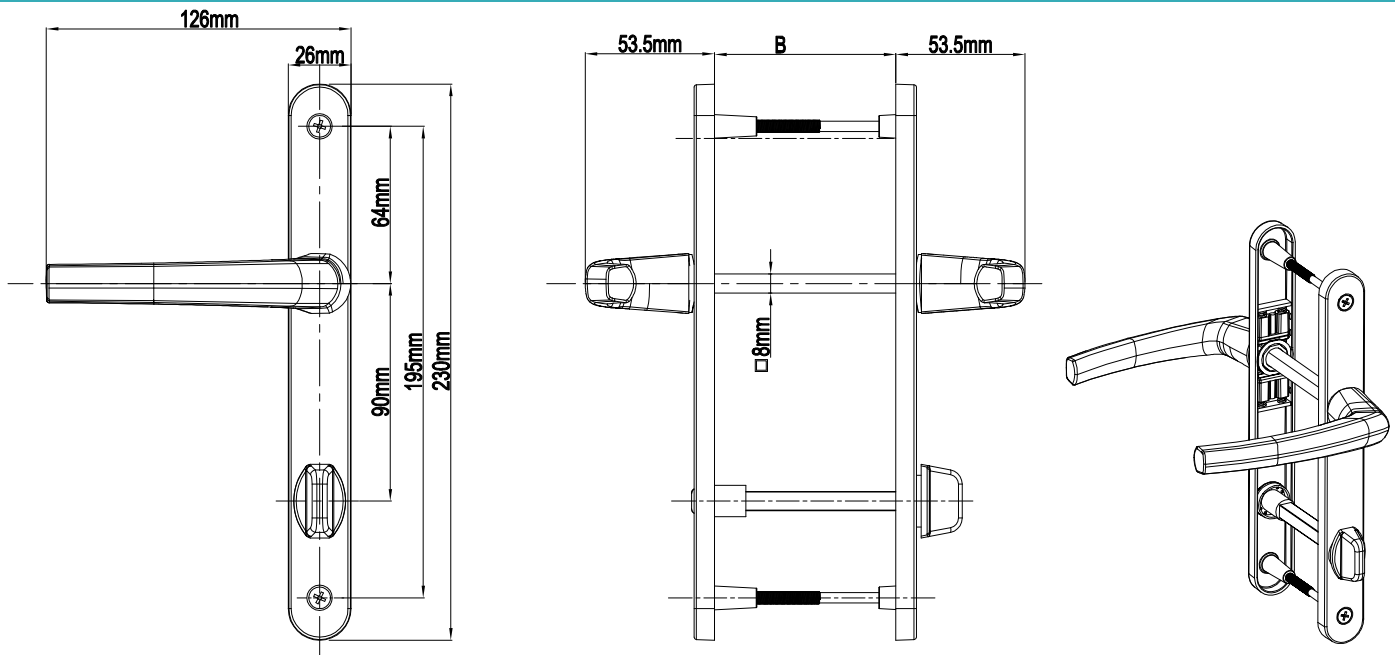

Classy WC Door Handle With Spring (26mm Plate)

Product Code			Product Name
Ral 9016	Ral 8019	Ral 8003	
P12386	P12387	P12388	90/26 Classy Wc Door Handle With Spring

B(mm)
54mm-82mm