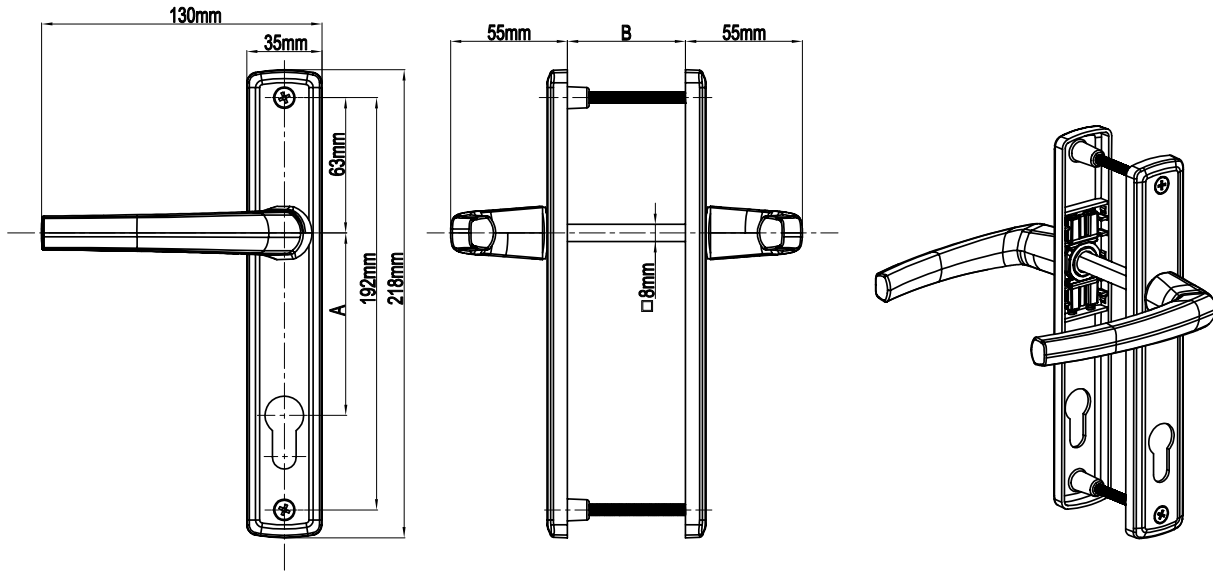

Classy Door Handle With Spring (35mm Plate)

Product Code			Product Name	A(mm)	B(mm)	
Ral 9016	Ral 8019	Ral 8003		85/35 Classy Door Handle With Spring	85mm	54mm-82mm
P12266	P12267	P12268