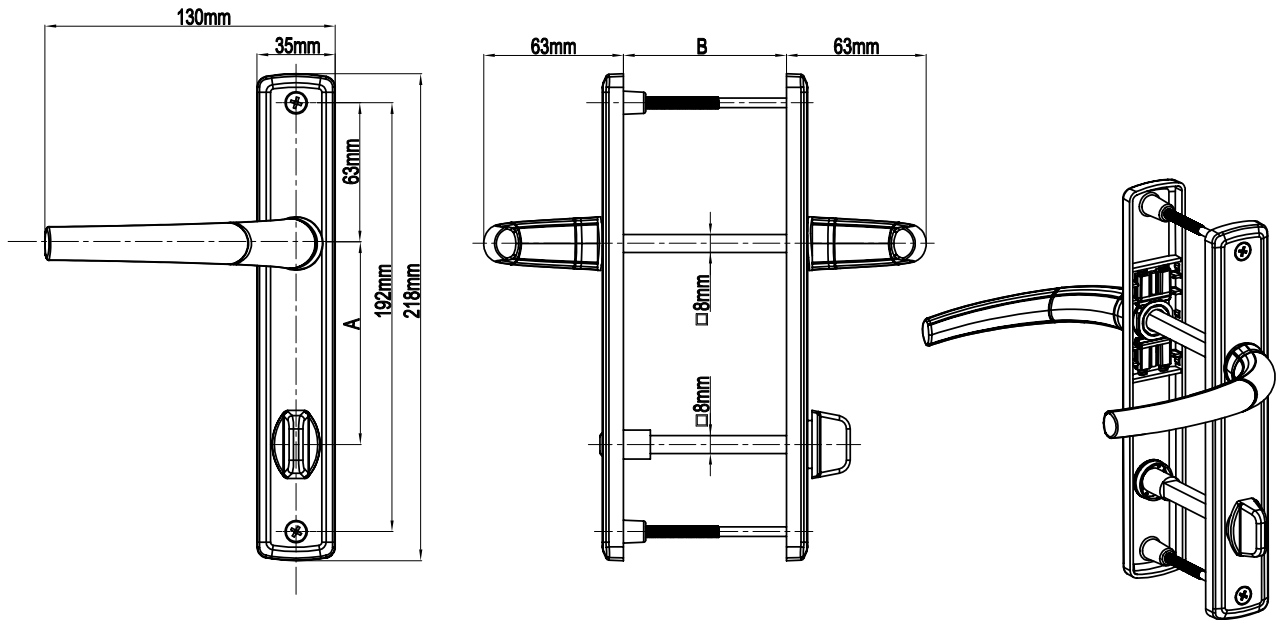

Melody WC Door Handle With Spring (35mm Plate)

Product Code			Product Name
Ral 9016	Ral 8019	Ral 8003	
P18465	P18466	P18467	90/35 Melody Wc Door Handle With Spring

B(mm)
54mm-82mm