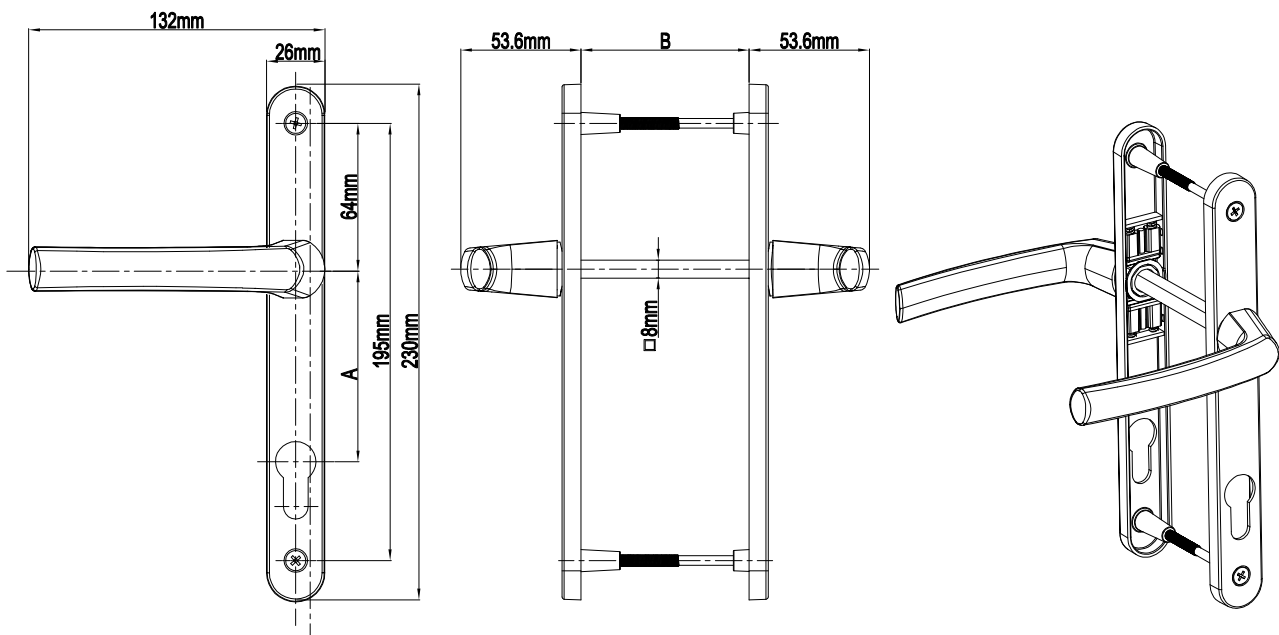

Rimini Door Handle (26mm Plate)

Product Code			Product Name	A(mm)	B(mm)	
Ral 9016	Ral 8019	Ral 8003			85mm	54mm-82mm
P10222	P10223	P10224	85/26 Rimini Door Handle With Spring			
P10295	P10296	P10297	92/26 Rimini Door Handle With Spring