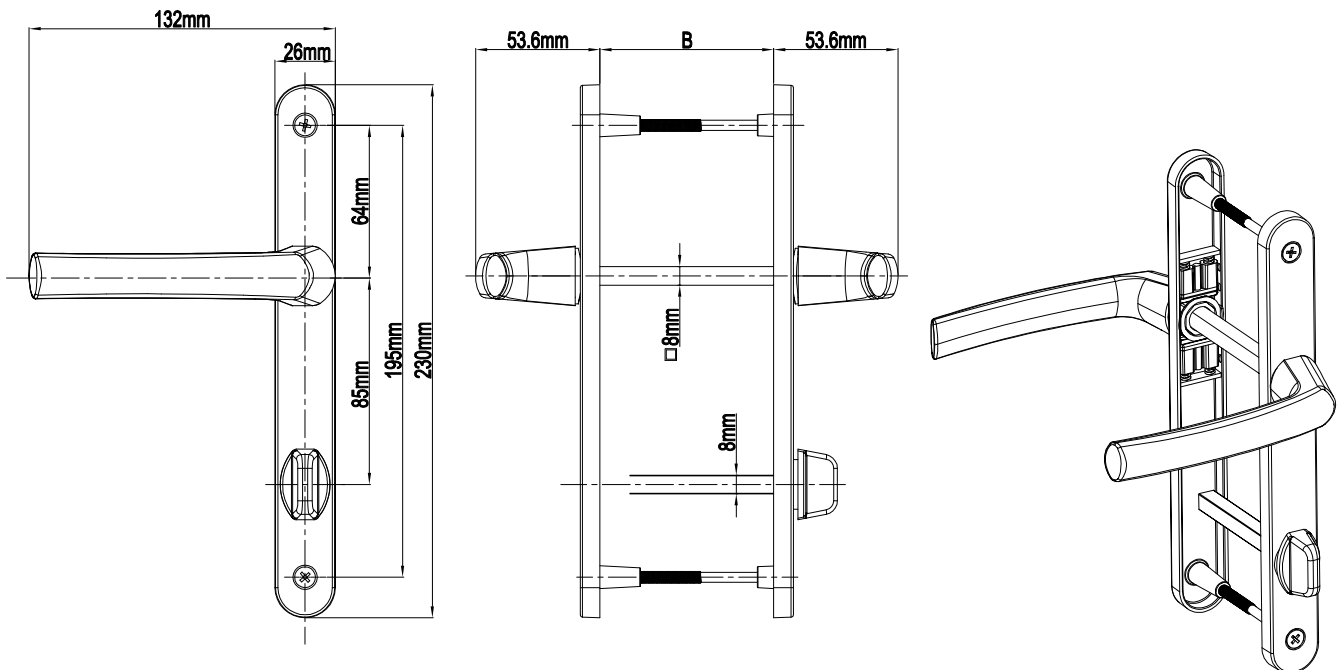

Rimini Door Handle Without Cylinder With Spring (26mm Plate)

Product Code			Product Name	A(mm)	B(mm)
Ral 9016	Ral 8019	Ral 8003		85mm	54mm-82mm
P10301	P10302	P10303	85/26 Rimini Door Handle Without Cylinder With Spring