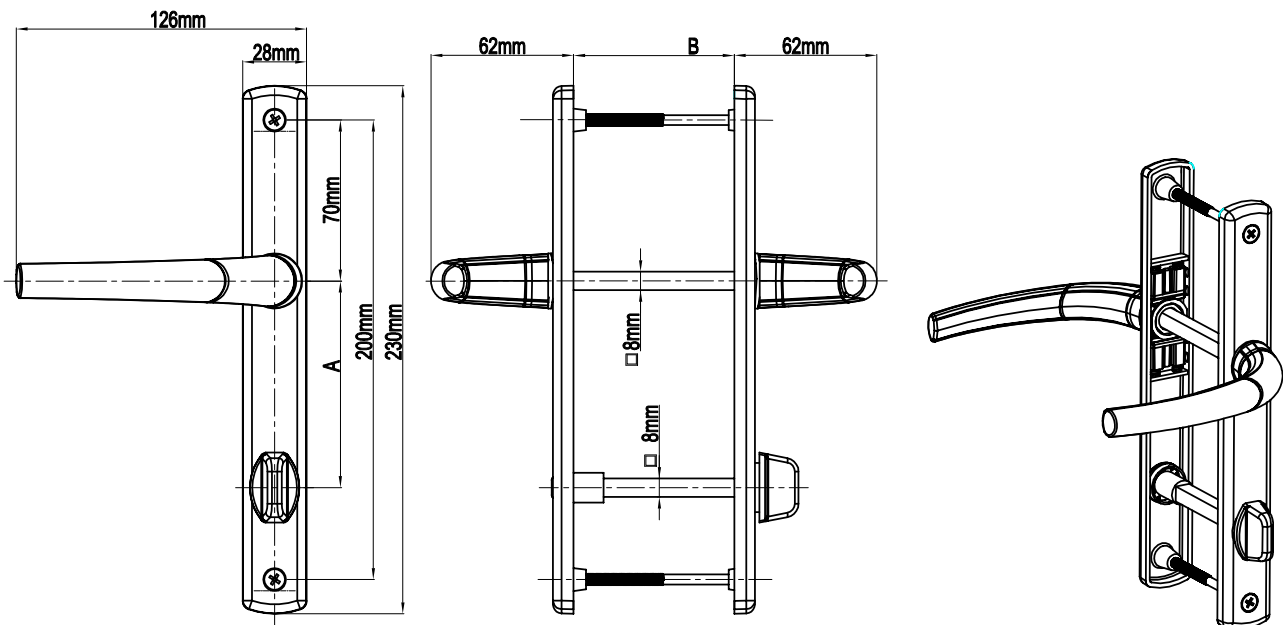

Melody WC Door Handle With Spring (28mm Plate)

Product Code			Product Name
Ral 9016	Ral 8019	Ral 8003	
P18610	P18611	P18612	90/28 Melody Wc Door Handle With Spring

B(mm)
54mm-82mm