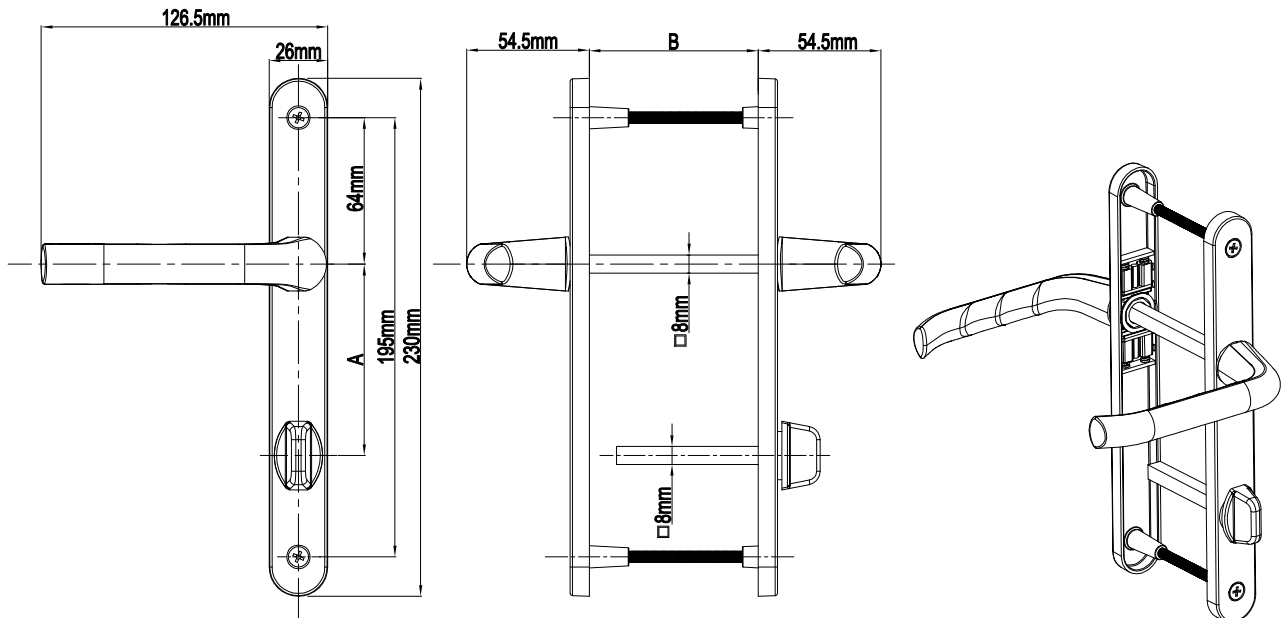

Ebru Door Handle Without Cylinder With Spring (26mm Plate)

Product Code			Product Name	A(mm)	B(mm)	
Ral 9016	Ral 8019	Ral 8003		85/26 Ebru Door Handle Without Cylinder With Spring	85mm	54mm-82mm
P11391	P11392	P11393