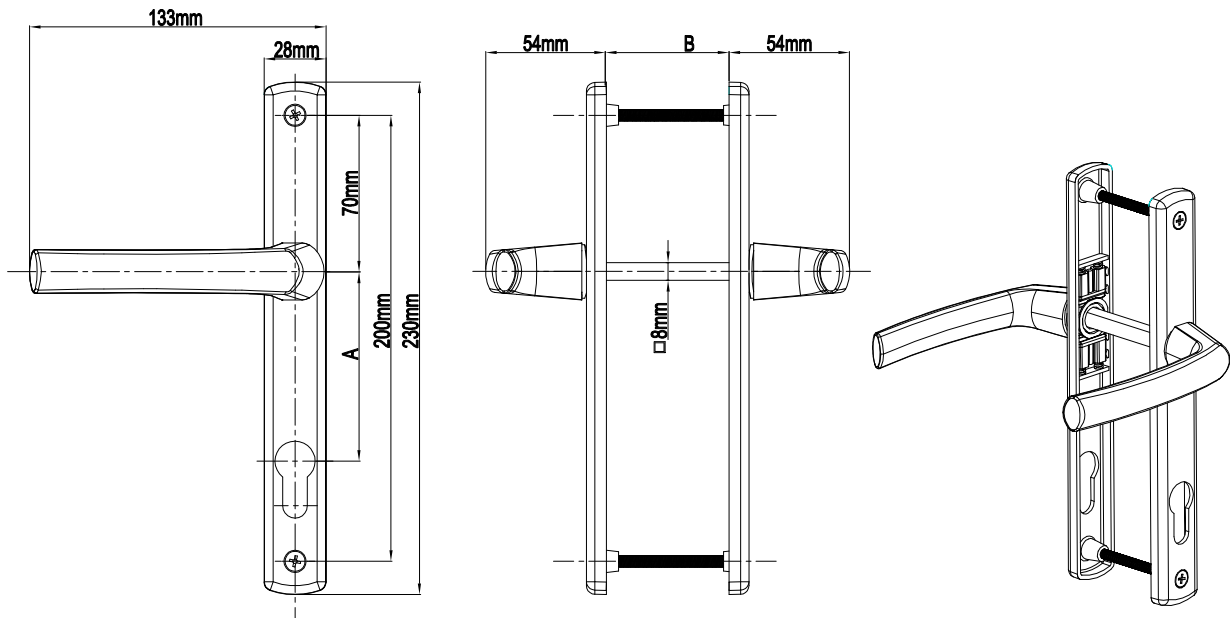

Rimini Door Handle With Spring (28mm Plate)

Product Code			Product Name	A(mm)	B(mm)	
Ral 9016	Ral 8019	Ral 8003			85mm	54mm-82mm
P10255	P10256	P10257	85/28 Rimini Door Handle With Spring			
P10315	P10316	P10317	92/28 Rimini Door Handle With Spring