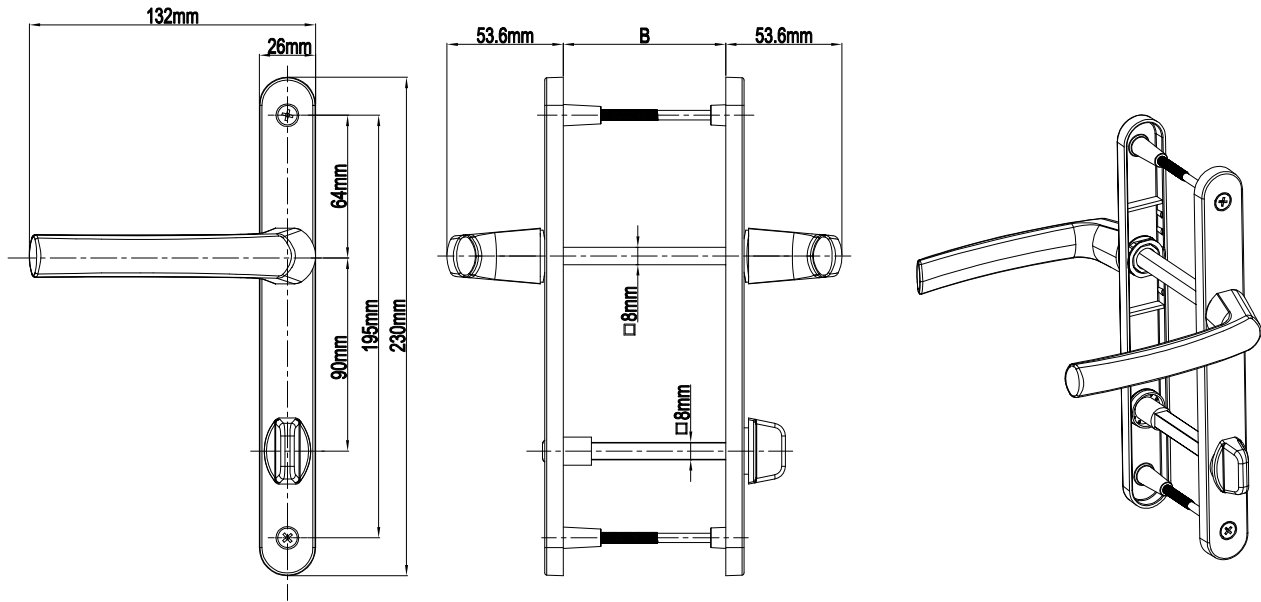

Rimini WC Door Handle (26mm Plate)

Product Code			Product Name
Ral 9016	Ral 8019	Ral 8003	
P10304	P10305	P10306	90/26 Rimini Wc Door Handle

B(mm)
54mm-82mm