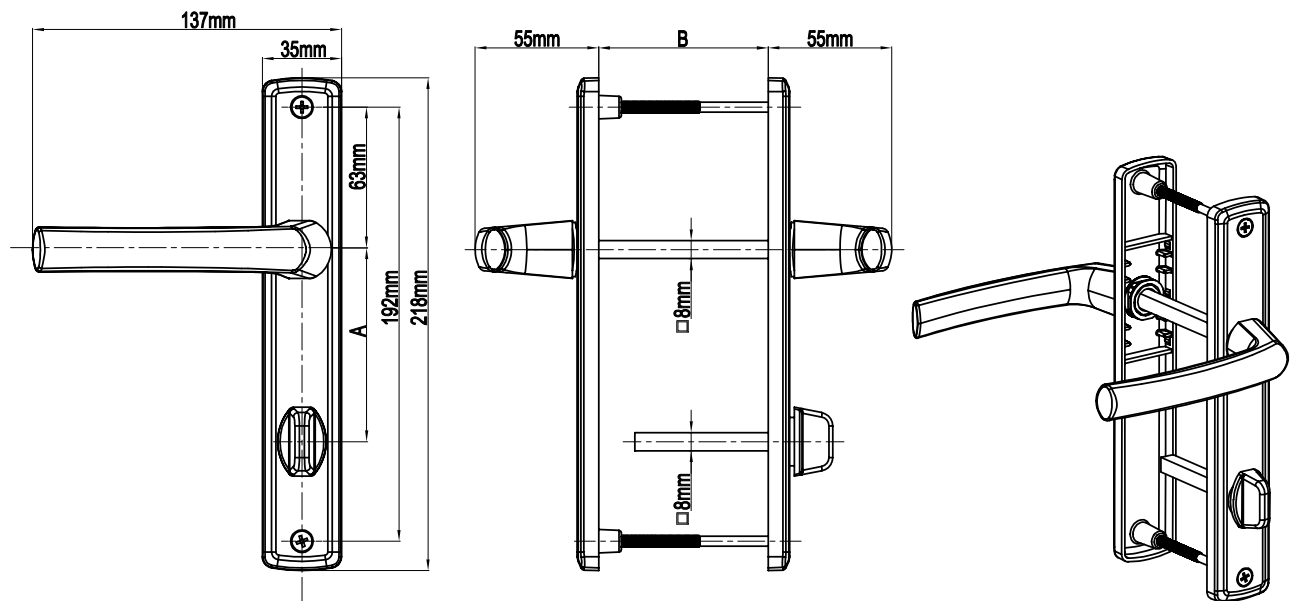

Rimini Door Handle Without Cylinder (35mm Plate)

Product Code			Product Name	A(mm)	B(mm)	
Ral 9016	Ral 8019	Ral 8003		85/35 Rimini Door Handle Without Cylinder	85mm	54mm-82mm
P10333	P10334	P10335