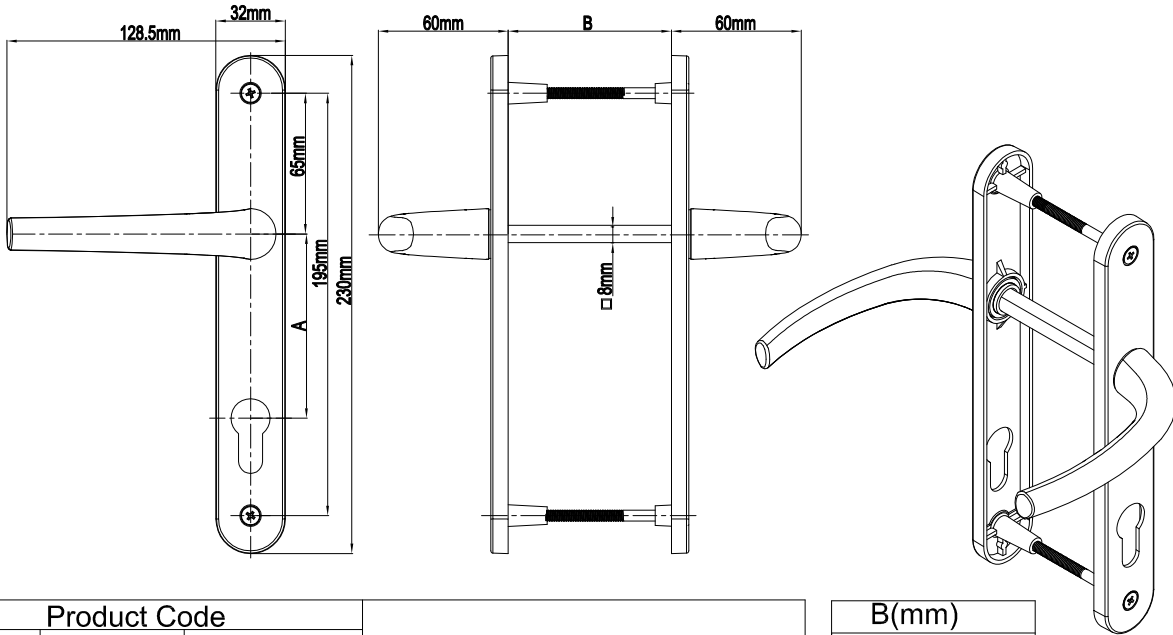

Melody Door Handle (32mm Plate)

Product Code			Product Name
Ral 9016	Ral 8019	Ral 8003	
P18335	P18336	P18337	85/32 Melody Door Handle
P18038	P18039	P18040	70/32 Melody Door Handle

B(mm)
54mm-82mm