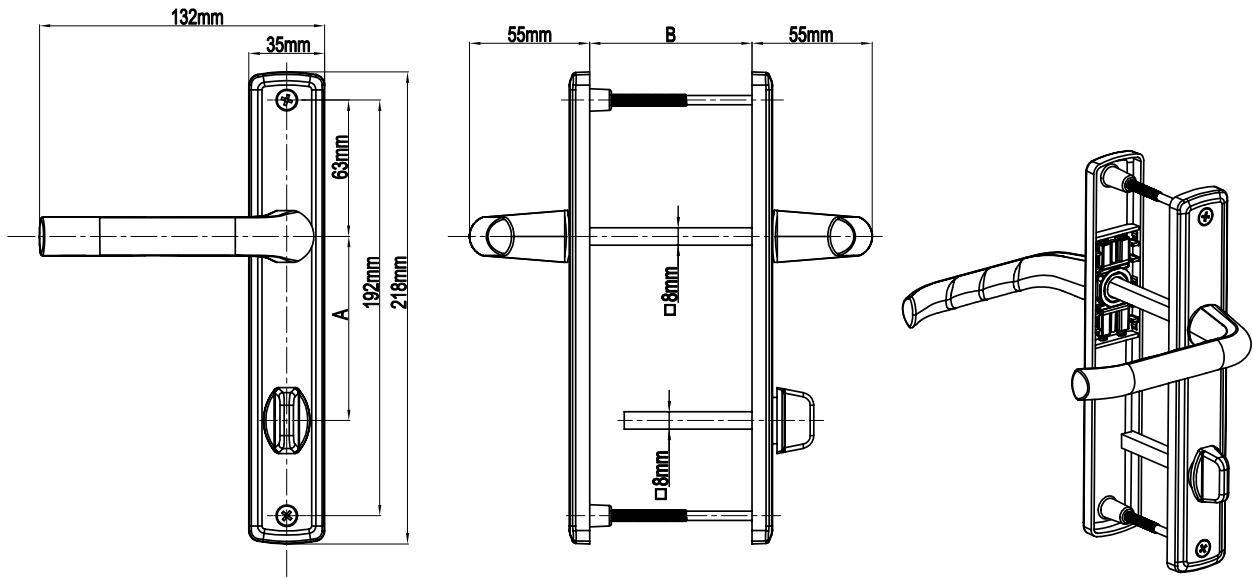

Ebru Door Handle Without Cylinder With Spring (35mm Plate)

Product Code			Product Name	A(mm)	B(mm)	
Ral 9016	Ral 8019	Ral 8003		85/35 Ebru Door Handle Without Cylinder With Spring	85mm	54mm-82mm
P11334	P11335	P11336