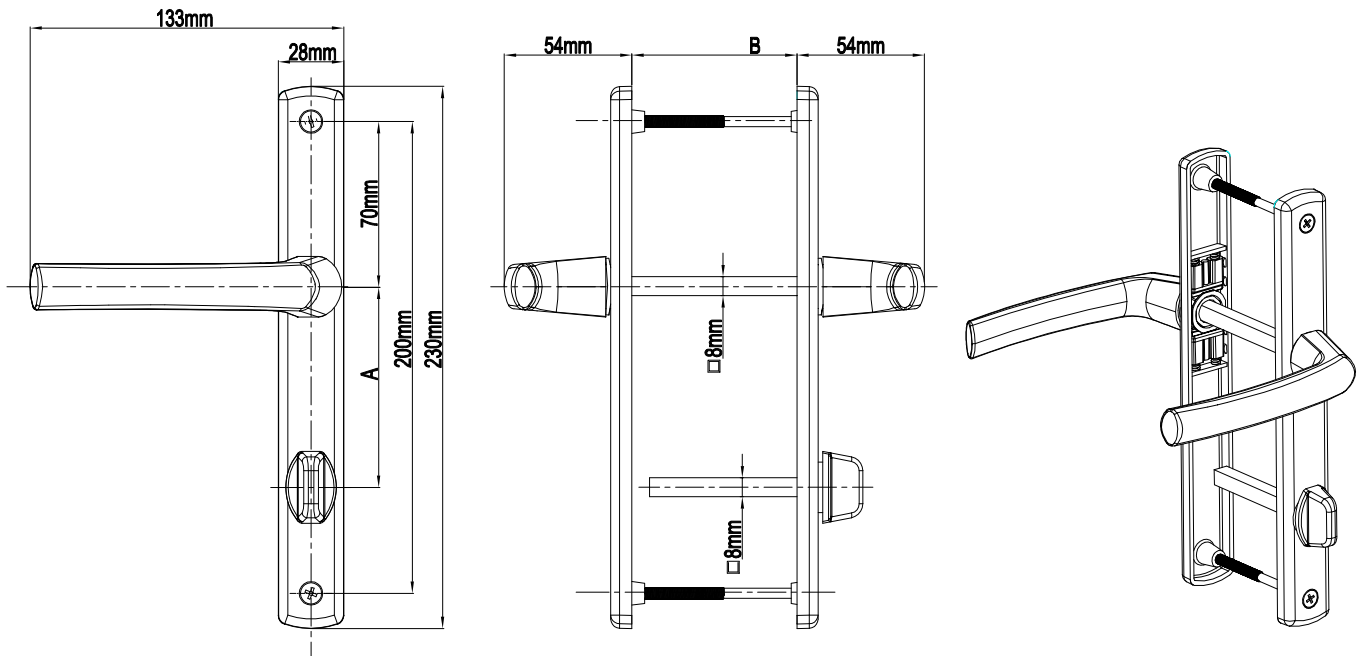

Rimini Door Handle Without Cylinder With Spring (28mm Plate)

Product Code			Product Name	A(mm)	B(mm)	
Ral 9016	Ral 8019	Ral 8003			85mm	54mm-82mm
P10324	P10325	P10326	85/28 Rimini Door Handle Without Cylinder With Spring