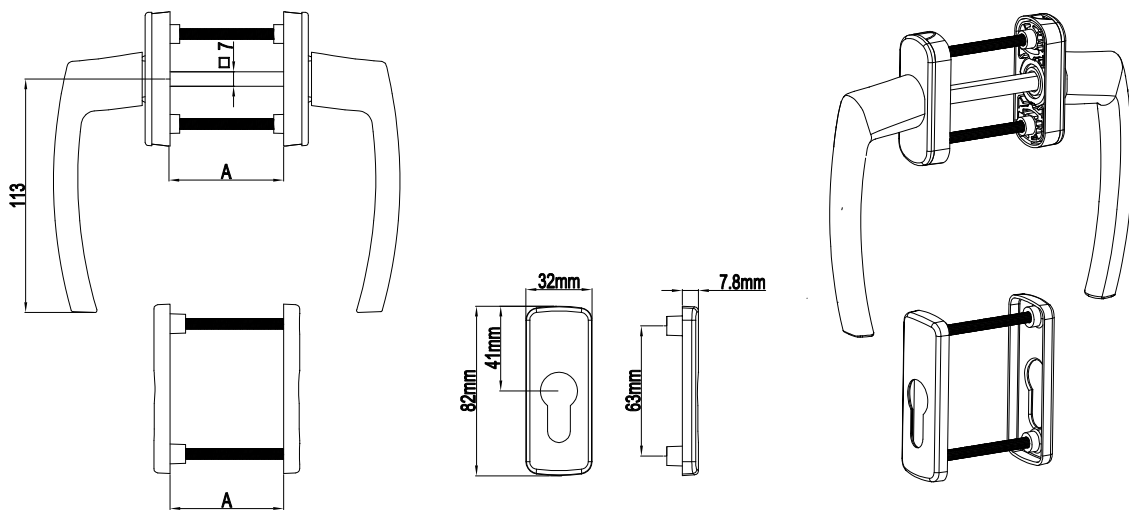

Classy Door Handle With Rosette

Product Code			Product Name	A(mm)	
Ral 9016	Ral 8019	Ral 8003			54mm-82mm
P12104	P12105	P12106	Classy Door Handle Elliptical Body With Rosette		
P12130	P12131	P12132	Classy Door Handle Rectangular Body With Rosette		
P12079	P12080	P12081	Classy Door Handle Oval Body With Rosette