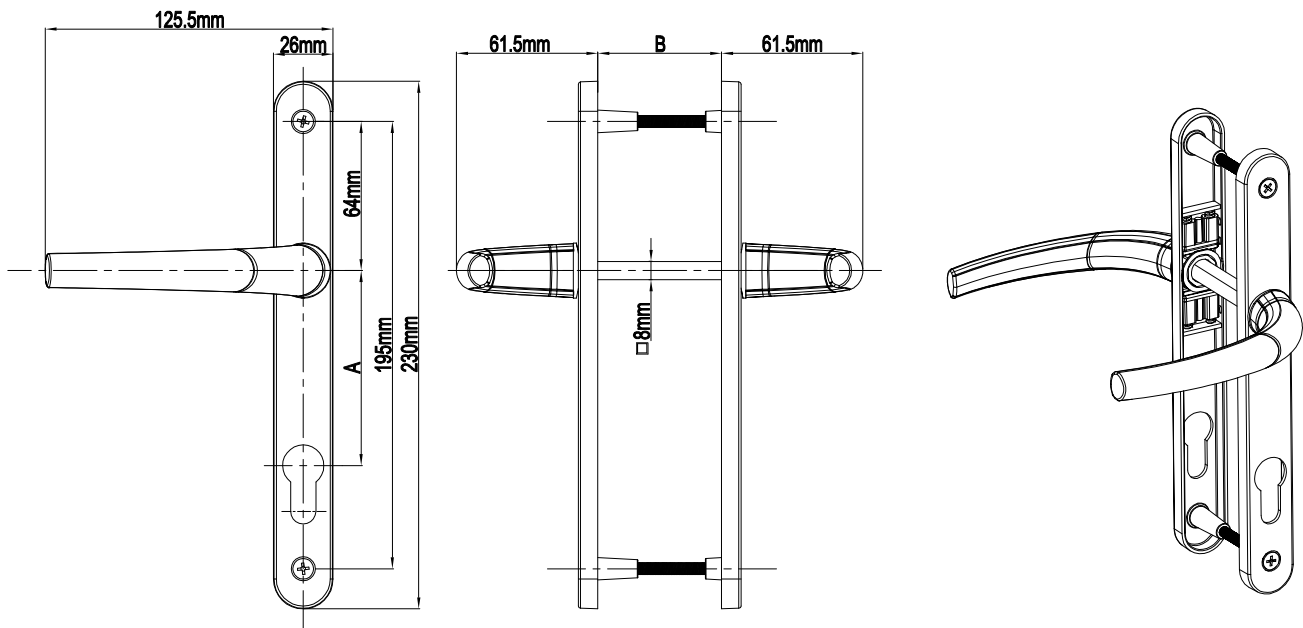

Melody Door Handle With Spring (26mm Plate)

Product Code			Product Name	A(mm)	B(mm)	
Ral 9016	Ral 8019	Ral 8003			85mm	54mm-82mm
P18577	P18578	P18579	85/26 Melody Door Handle With Spring			
P18580	P18581	P18582	92/26 Melody Door Handle With Spring