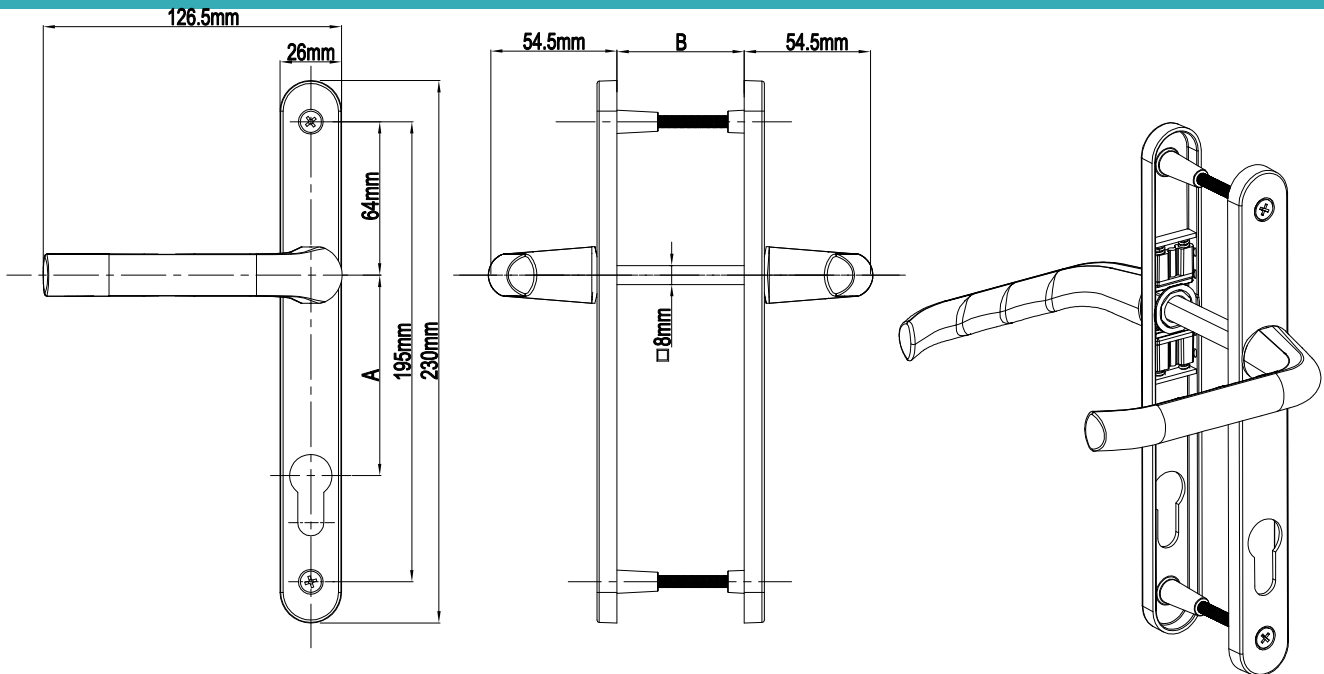

Ebru Door Handle With Spring (26mm Plate)

Product Code			Product Name	A(mm)	B(mm)	
Ral 9016	Ral 8019	Ral 8003			85mm	54mm-82mm
P11382	P11383	P11384	85/26 Ebru Door Handle With Spring			
P11385	P11386	P11387	92/26 Ebru Door Handle With Spring