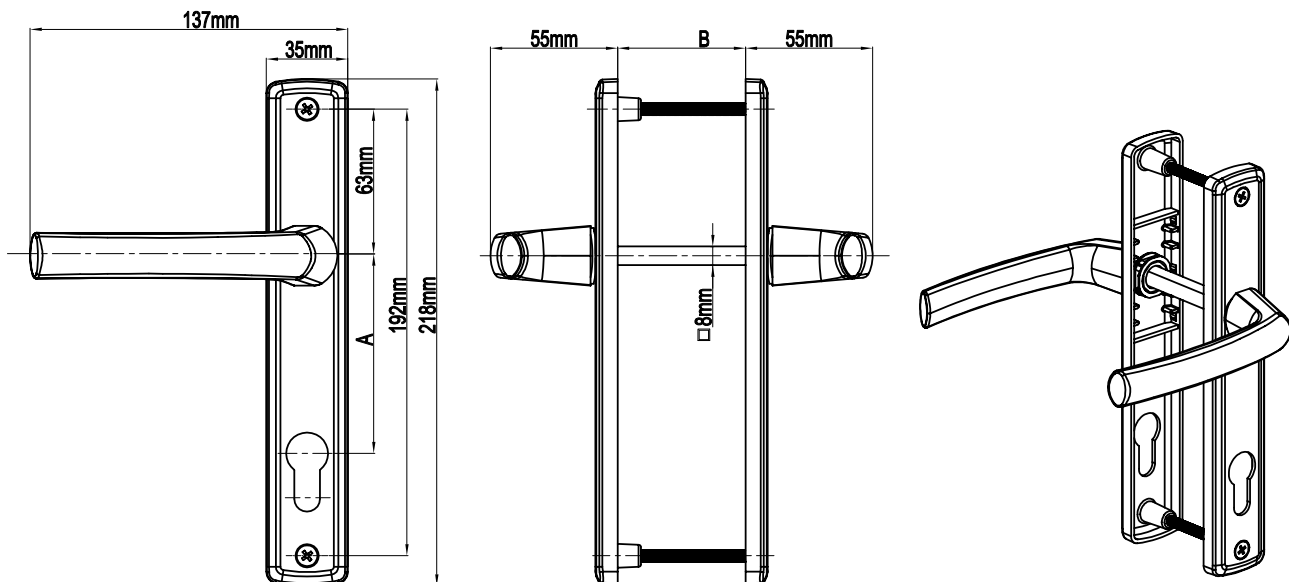

Rimini Door Handle (35mm Plate)

Product Code			Product Name	A(mm)	B(mm)	
Ral 9016	Ral 8019	Ral 8003		85/35 Rimini Door Handle	85mm	54mm-82mm
P10330	P10331	P10332