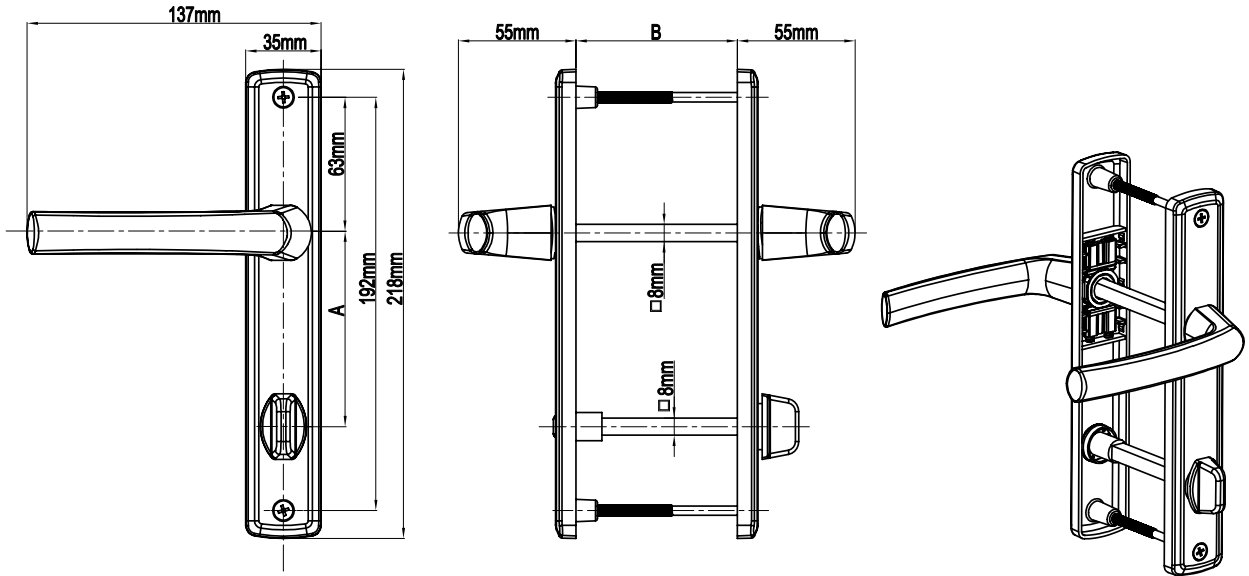

Rimini WC Door Handle With Spring (35mm Plate)

Product Code			Product Name
Ral 9016	Ral 8019	Ral 8003	
P10163	P10164	P10165	90/35 Rimini Wc Door Handle With Spring

B(mm)
54mm-82mm