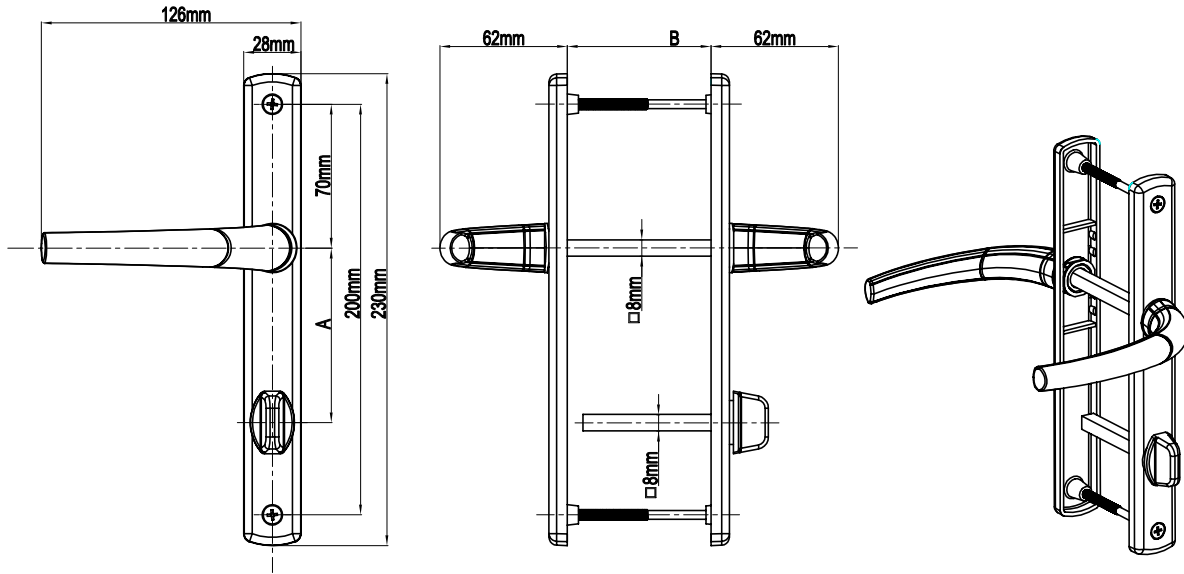

Melody Door Handle Without Cylinder (28mm Plate)

Product Code			Product Name	A(mm)	B(mm)	
Ral 9016	Ral 8019	Ral 8003		85/28 Melody Door Handle Without Cylinder	85mm	54mm-82mm
P18604	P18605	P18606