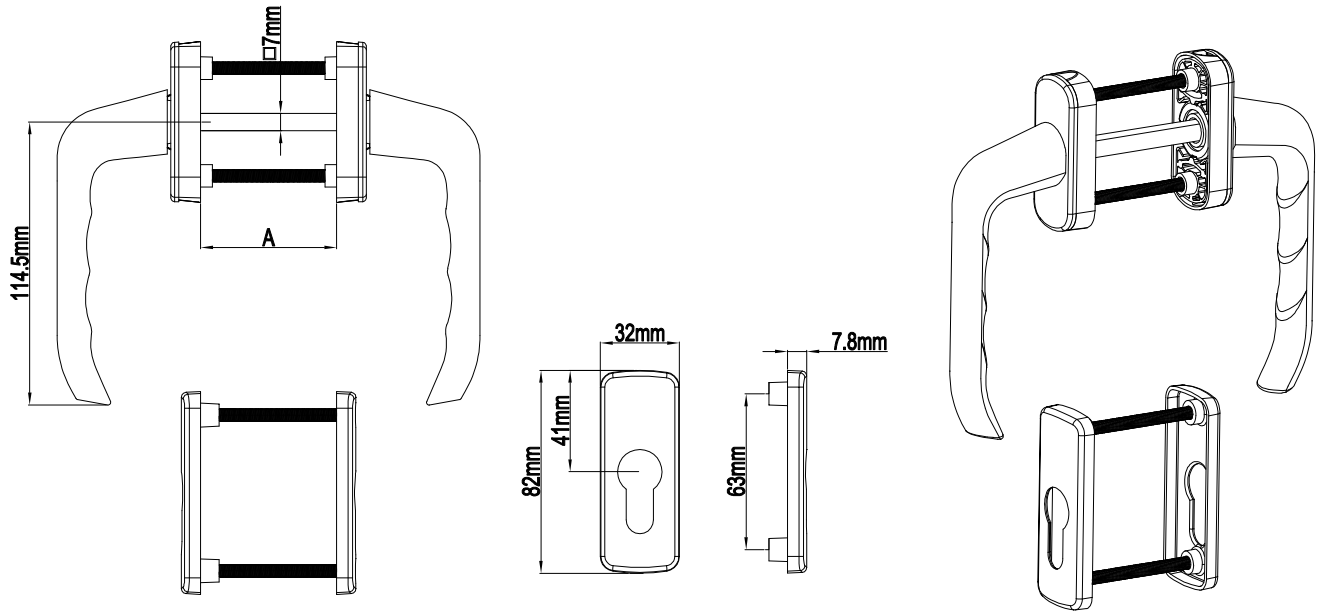

Ebru Door Handle With Rosette

Product Code			Product Name	A(mm)	
Ral 9016	Ral 8019	Ral 8003			54mm-82mm
P11148	P11149	P11150	Ebru Door Handle Elliptical Body With Rosette		
P11088	P11089	P11090	Ebru Door Handle Rectangular Body With Rosette		
P11087	P11088	P11089	Ebru Door Handle Oval Body With Rosette