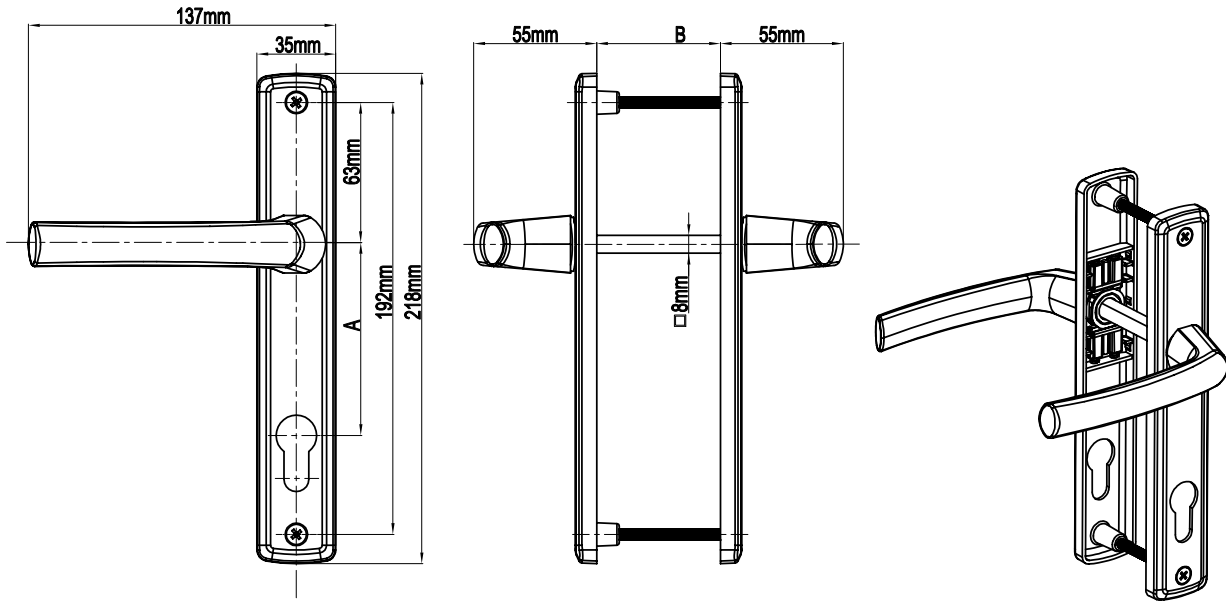

Rimini Door Handle With Spring (35mm Plate)

Product Code			Product Name	A(mm)	B(mm)	
Ral 9016	Ral 8019	Ral 8003		85/35 Rimini Door Handle With Spring	85mm	54mm-82mm
P10157	P10158	P10159