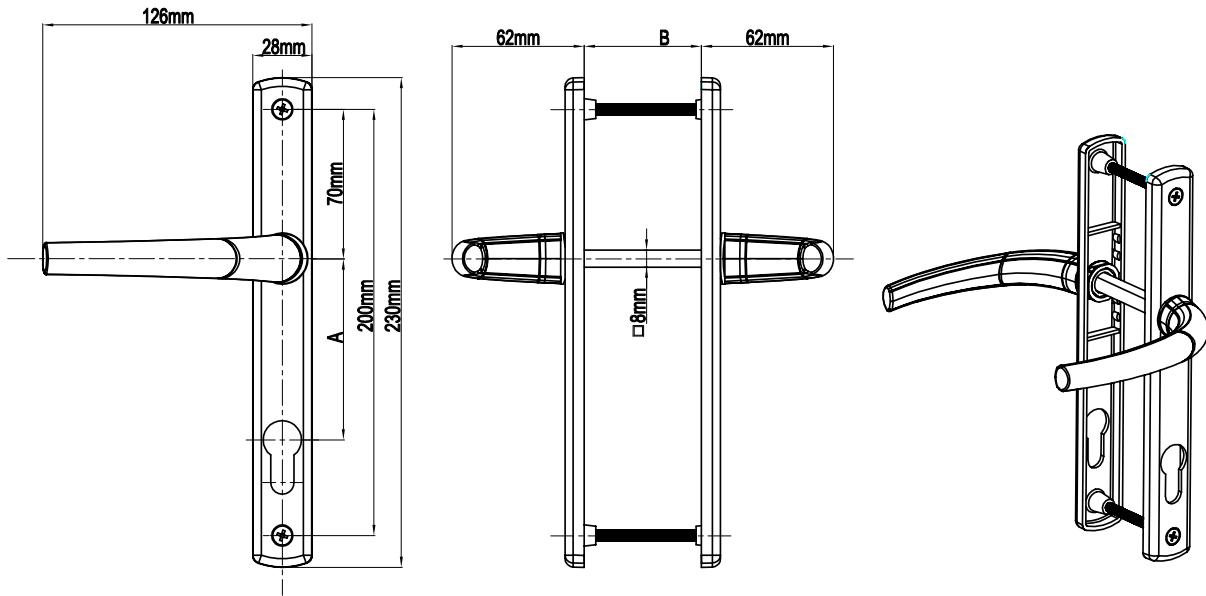

Melody Door Handle (28mm Plate)

Product Code			Product Name	A(mm)	B(mm)	
Ral 9016	Ral 8019	Ral 8003			85mm	54mm-82mm
P18239	P18240	P18241	85/28 Melody Door Handle			
P18117	P18118	P18119	92/28 Melody Door Handle