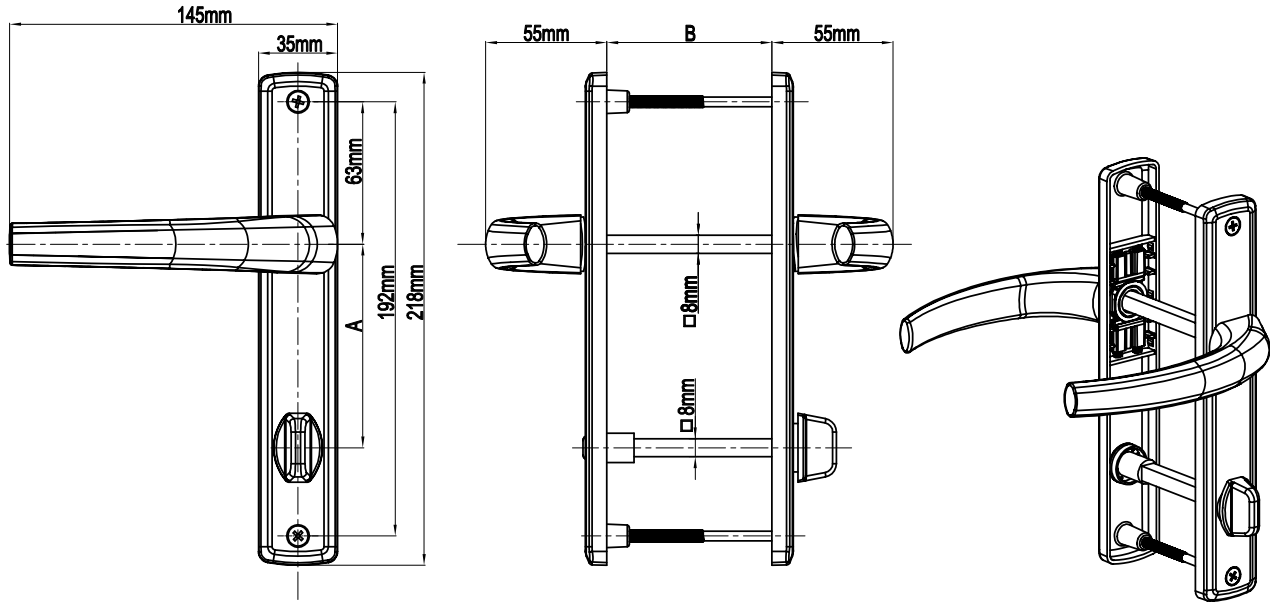

Fulya WC Door Handle With Spring (35mm Plate)

Product Code			Product Name
Ral 9016	Ral 8019	Ral 8003	
P16010	P16011	P16012	90/35 Fulya Wc Door Handle With Spring

B(mm)
54mm-82mm