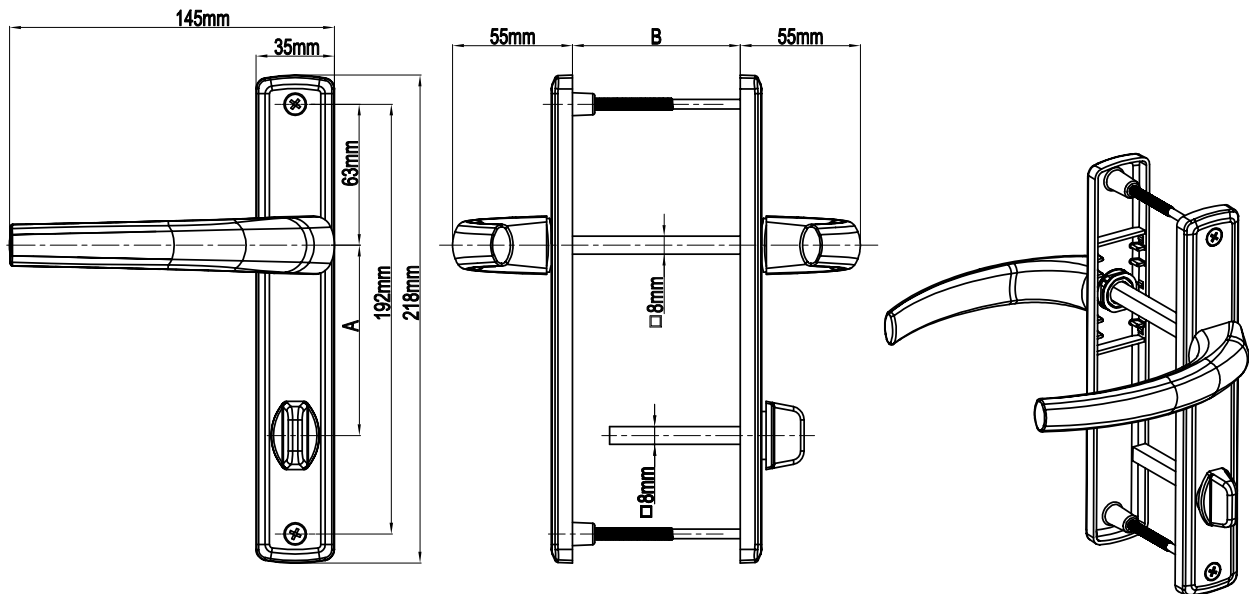

Fulya Door Handle Without Cylinder (35mm Plate)

Product Code			Product Name	A(mm)	B(mm)	
Ral 9016	Ral 8019	Ral 8003		85/35 Fulya Door Handle Without Cylinder	85mm	54mm-82mm
P16013	P16014	P16015