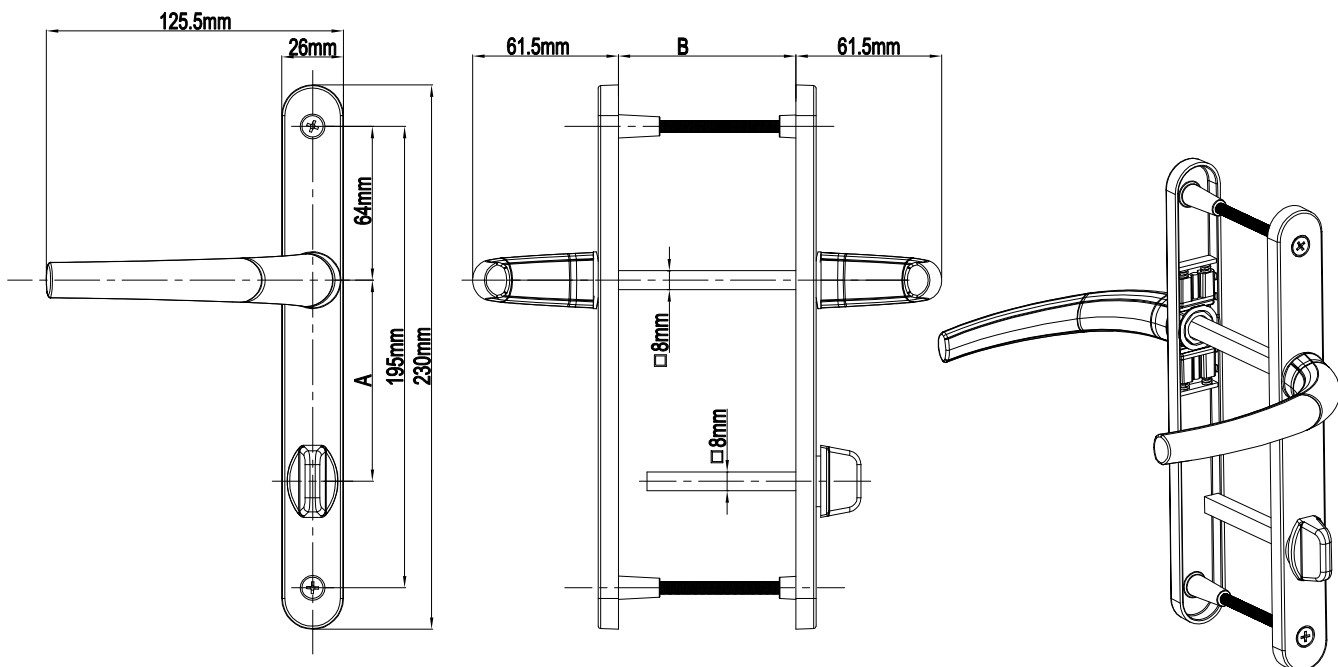

Melody Door Handle Without Cylinder With Spring (26mm Plate)

Product Code			Product Name	A(mm)	B(mm)	
Ral 9016	Ral 8019	Ral 8003		85/26 Melody Door Handle Without Cylinder With Spring	85mm	54mm-82mm
P18586	P18587	P18588