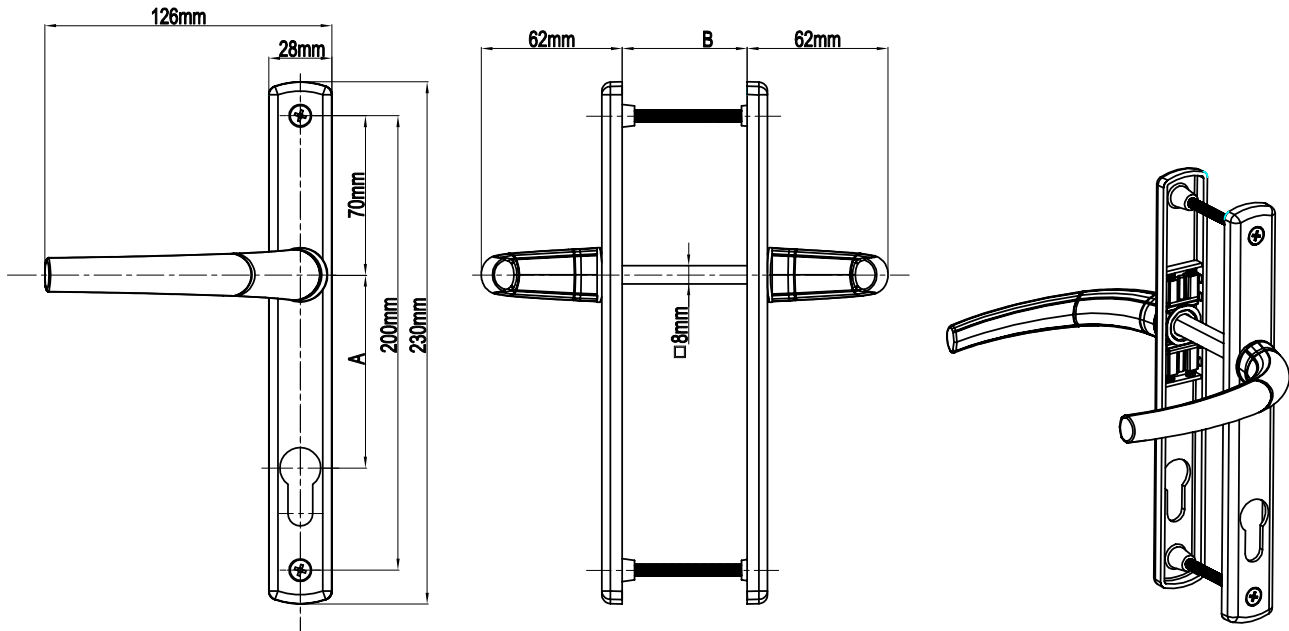

Melody Door Handle With Spring (28mm Plate)

Product Code			Product Name	A(mm)	B(mm)	
Ral 9016	Ral 8019	Ral 8003			85mm	54mm-82mm
P18598	P18599	P18600	85/28 Melody Door Handle With Spring			
P18595	P18596	P18597	92/28 Melody Door Handle With Spring