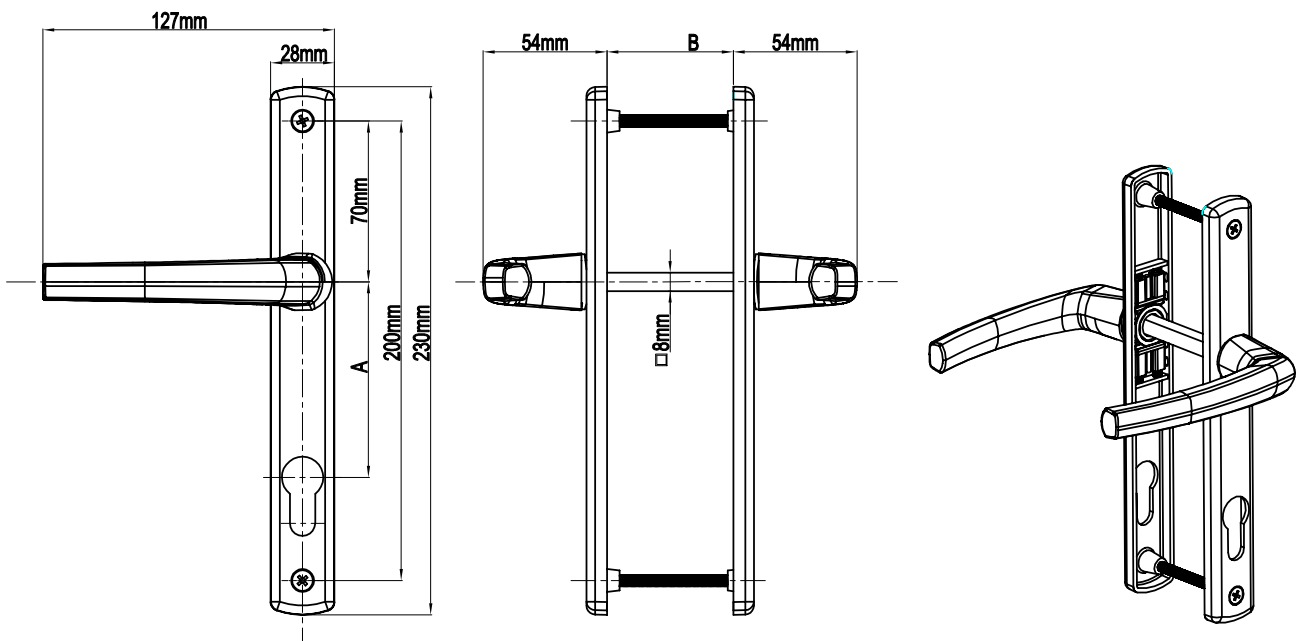

Classy Door Handle With Spring (28mm Plate)

Product Code			Product Name	A(mm)	B(mm)
Ral 9016	Ral 8019	Ral 8003		85mm	54mm-82mm
P12398	P12399	P12400	85/26 Classy Door Handle With Spring