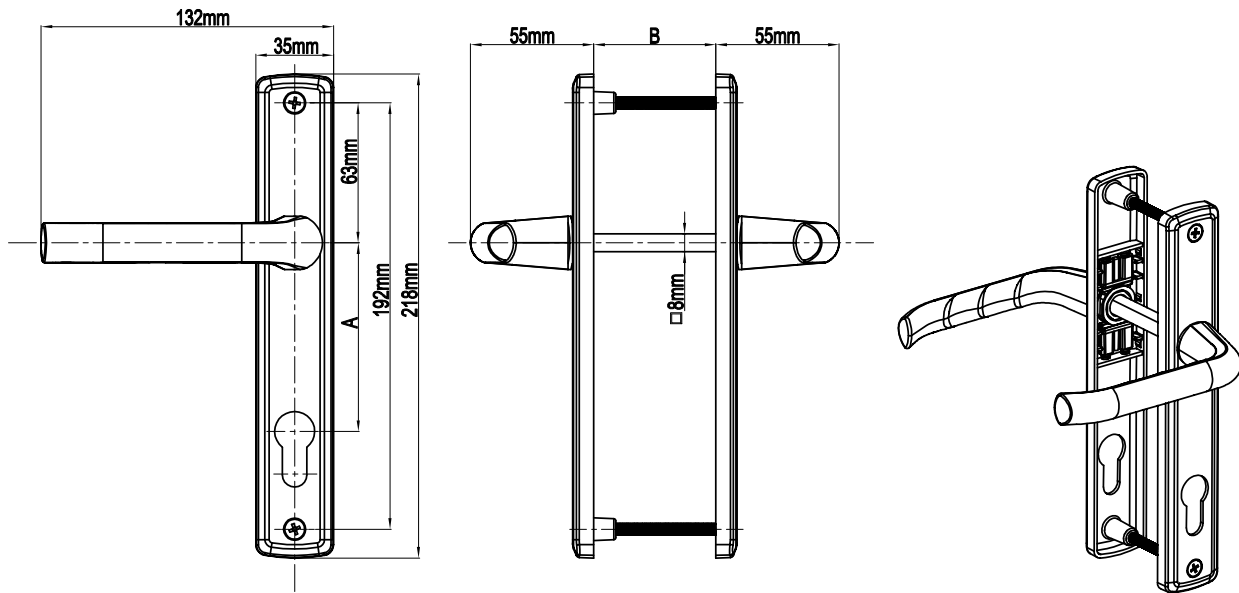

Ebru Door Handle With Spring (35mm Plate)

Product Code			Product Name	A(mm)	B(mm)	
Ral 9016	Ral 8019	Ral 8003		85/35 Ebru Door Handle With Spring	85mm	54mm-82mm
P12271	P12272	P12273