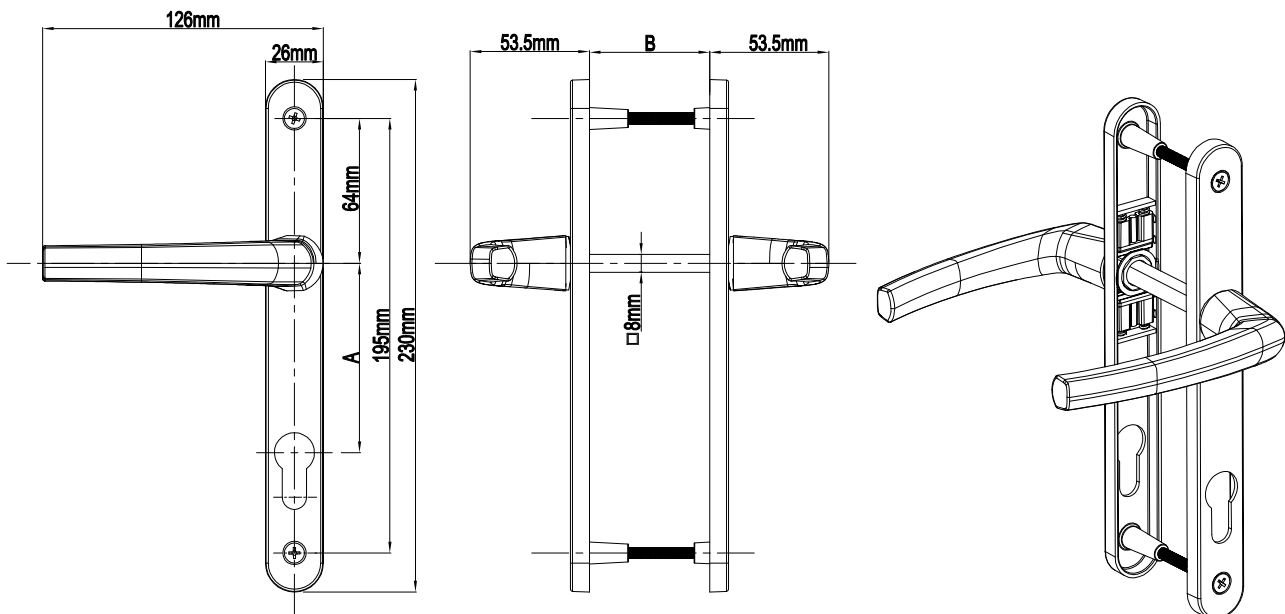

Classy Door Handle With Spring (26mm Plate)

Product Code			Product Name	A(mm)	B(mm)
Ral 9016	Ral 8019	Ral 8003		85mm	54mm-82mm
P12368	P12369	P12370	85/26 Classy Door Handle With Spring		
P12374	P12375	P12376	92/26 Classy Door Handle With Spring