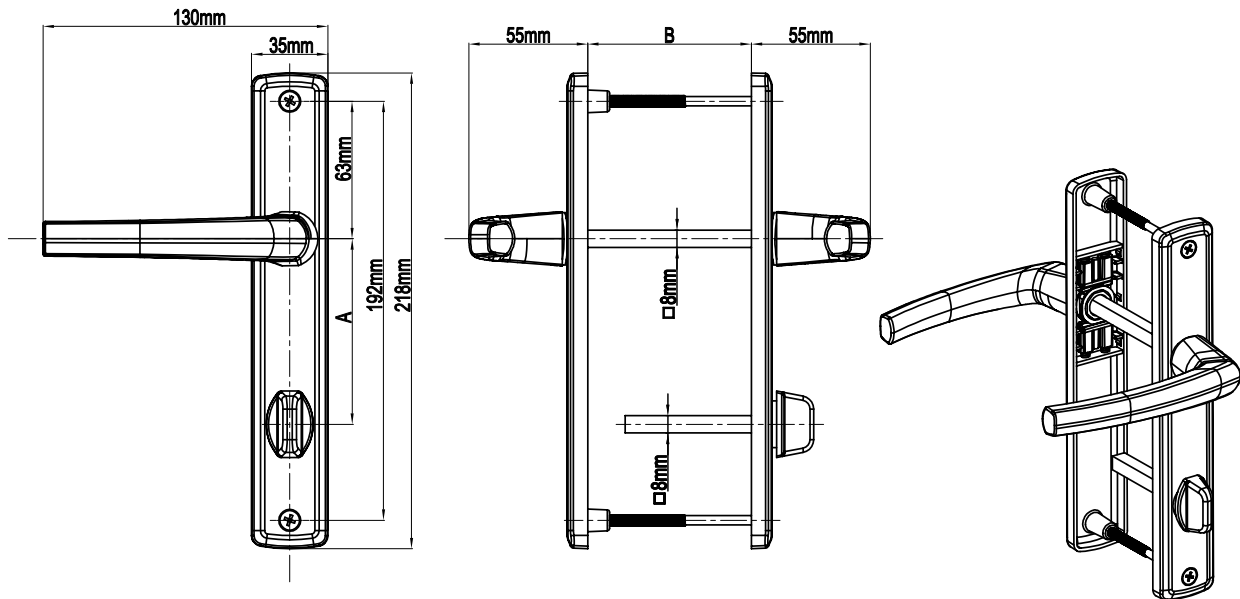

Classy Door Handle Without Cylinder With Spring (35mm Plate)

Product Code			Product Name	A(mm)	B(mm)	
Ral 9016	Ral 8019	Ral 8003		85/35 Classy Door Handle Without Cylinder With Spring	85mm	54mm-82mm
P12296	P12297	P12298