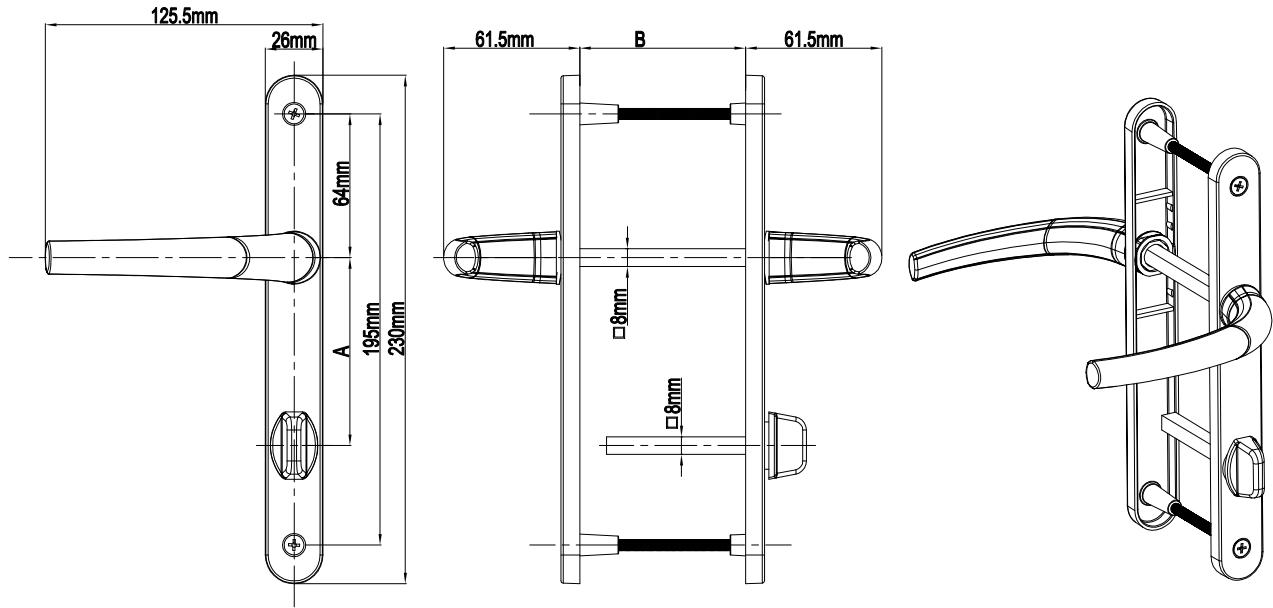

Melody Door Handle Without Cylinder (26mm Plate)

Product Code			Product Name	A(mm)	B(mm)	
Ral 9016	Ral 8019	Ral 8003		85/26 Melody Door Handle Without Cylinder	85mm	54mm-82mm
P18583	P18584	P18585