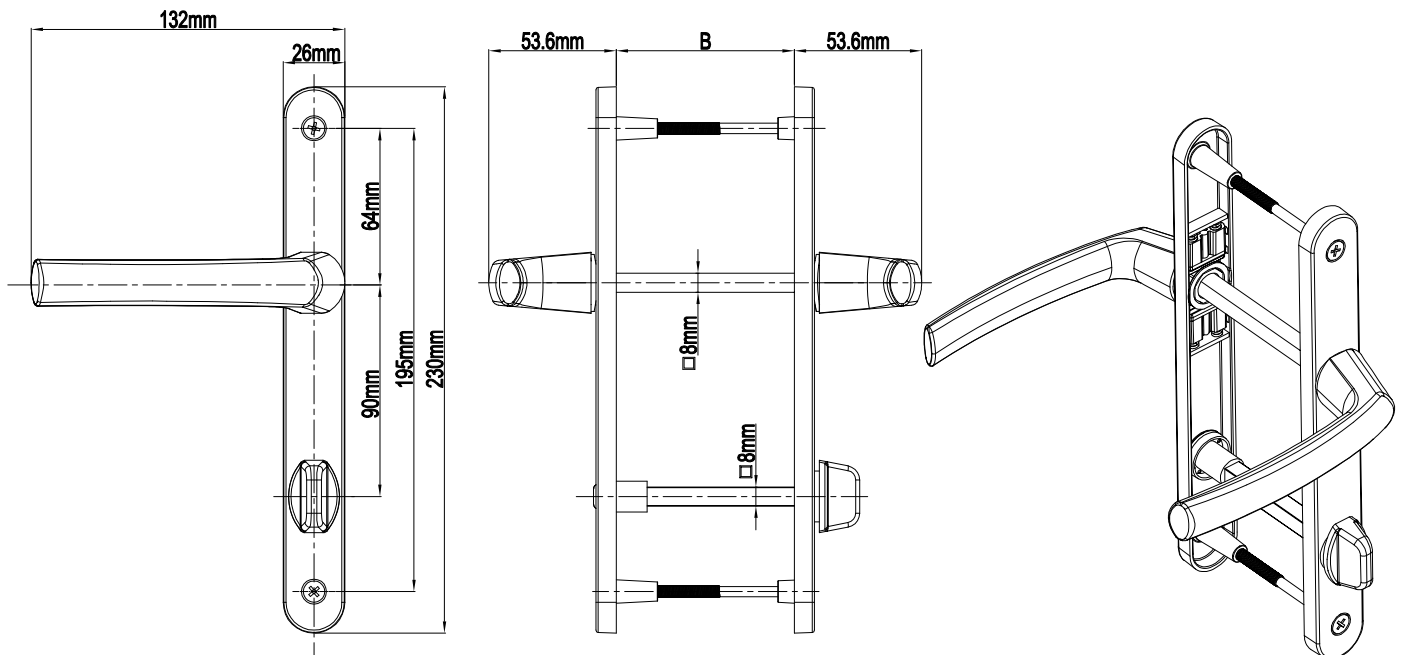

Rimini WC Door Handle With Spring (26mm Plate)

Product Code			Product Name
Ral 9016	Ral 8019	Ral 8003	
P10307	P10308	P10309	90/26 Rimini Wc Door Handle With Spring

B(mm)
54mm-82mm