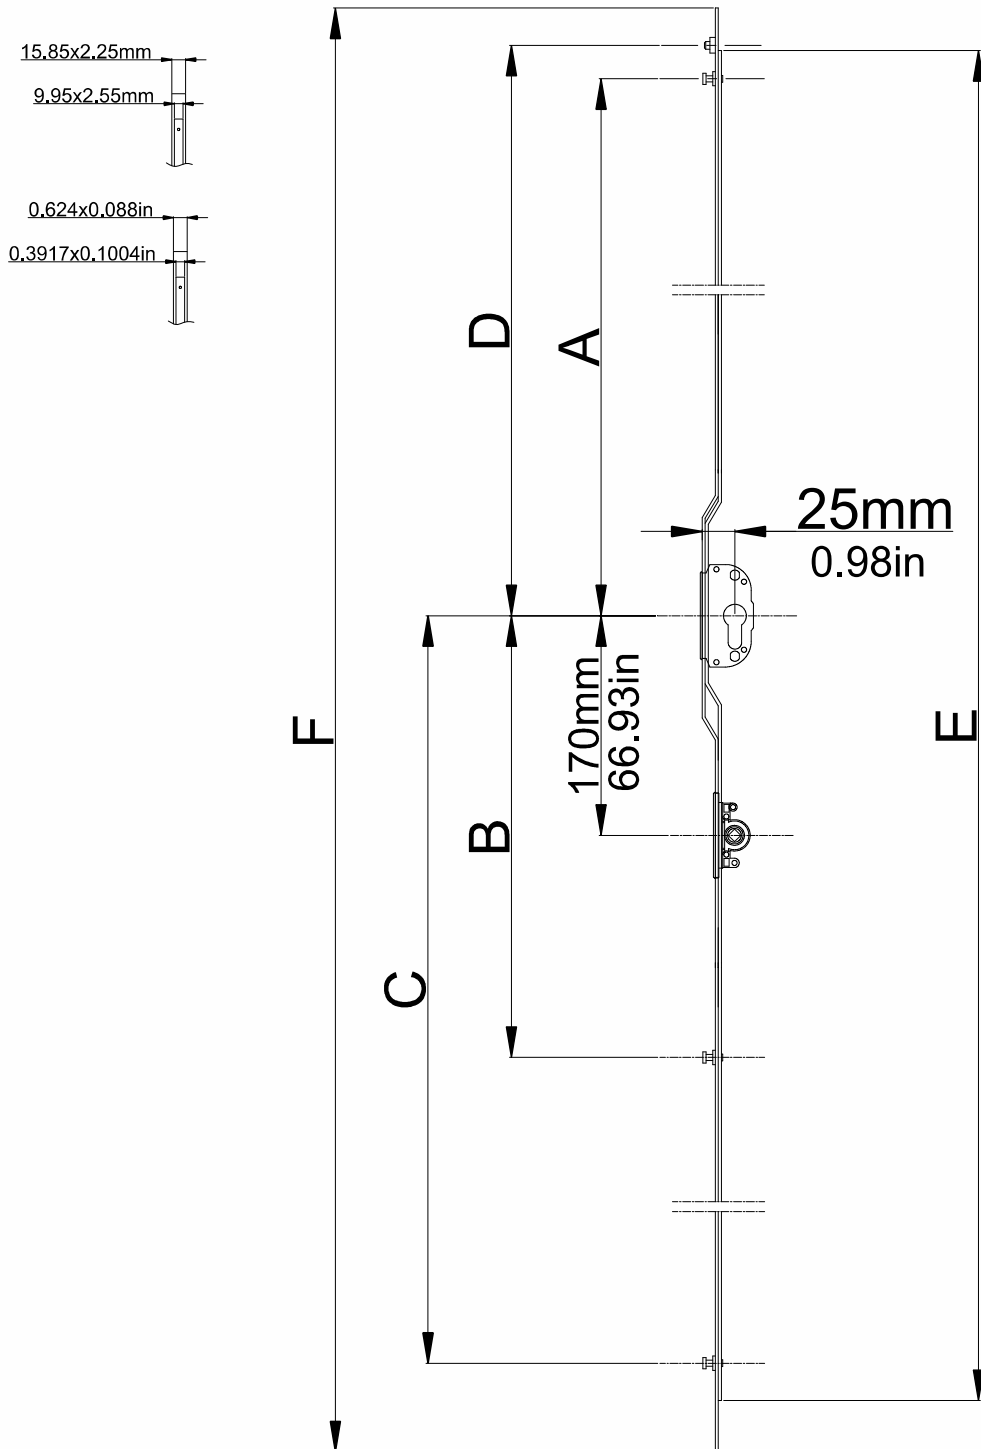

25mm-0.98in Backset Sliding Lockable Door Espagnolettes

Product Code	Product Name	A(mm)	B(mm)	C(mm)	D(mm)	E(mm)	F(mm)		
P46002	1800mm-70.86in /25mm-0.98in Backset Sliding Lockable Door Esp.	671mm 26.41in	343mm 13.50in	1000mm 39.37in	697mm 27.44in	1722mm 67.79in	1795mm 70.66in	3	11
P46001	1600mm-62.992in /25mm-0.98in Backset Sliding Lockable Door Esp.	671mm 26.41in	343mm 13.50in	898mm 35.35in	697mm 27.44in	1488mm 58.58in	1561mm 61.45in	3	11