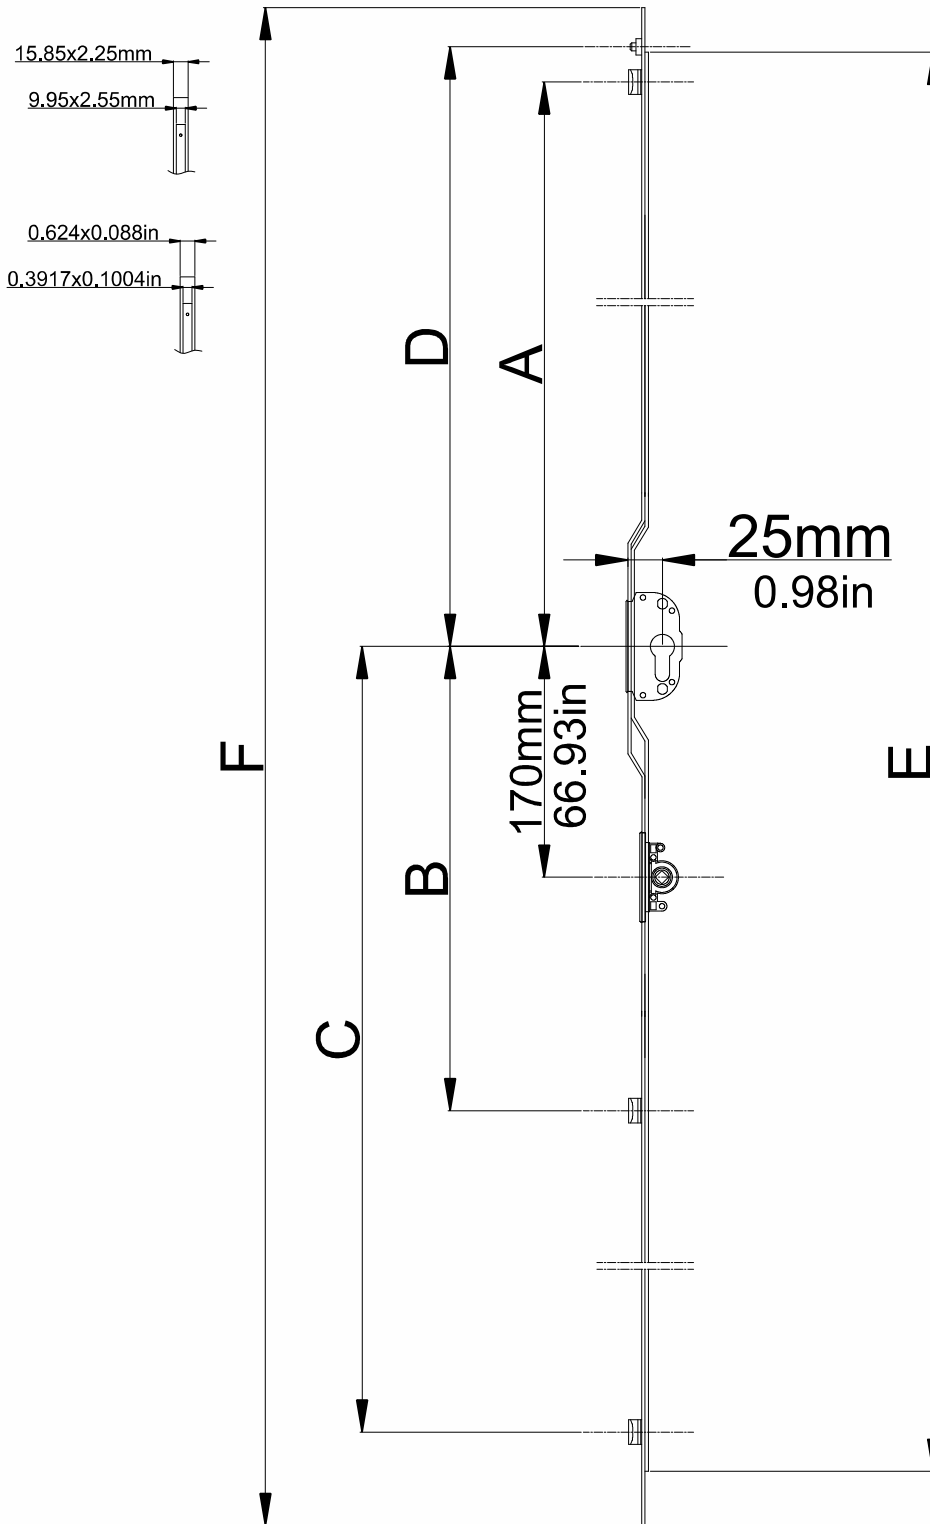

25mm-0.98in Backset Sliding Lockable Door Espagnolettes - With Zamak Pins

Product Code	Product Name	A(mm)	B(mm)	C(mm)	D(mm)	E(mm)	F(mm)		
P46012	1800mm-70.86in /25mm-0.98in Backset Sliding Lockable Door Esp. - With Zamak Pins	671mm 26.41in	343mm 13.50in	1000mm 39.37in	697mm 27.44in	1722mm 67.79in	1795mm 70.66in	3	11
P46011	1600mm-62.992in /25mm-0.98in Backset Sliding Lockable Door Esp. - With Zamak Pins	671mm 26.41in	343mm 13.50in	898mm 35.35in	697mm 27.44in	1488mm 58.58in	1561mm 61.45in	3	11