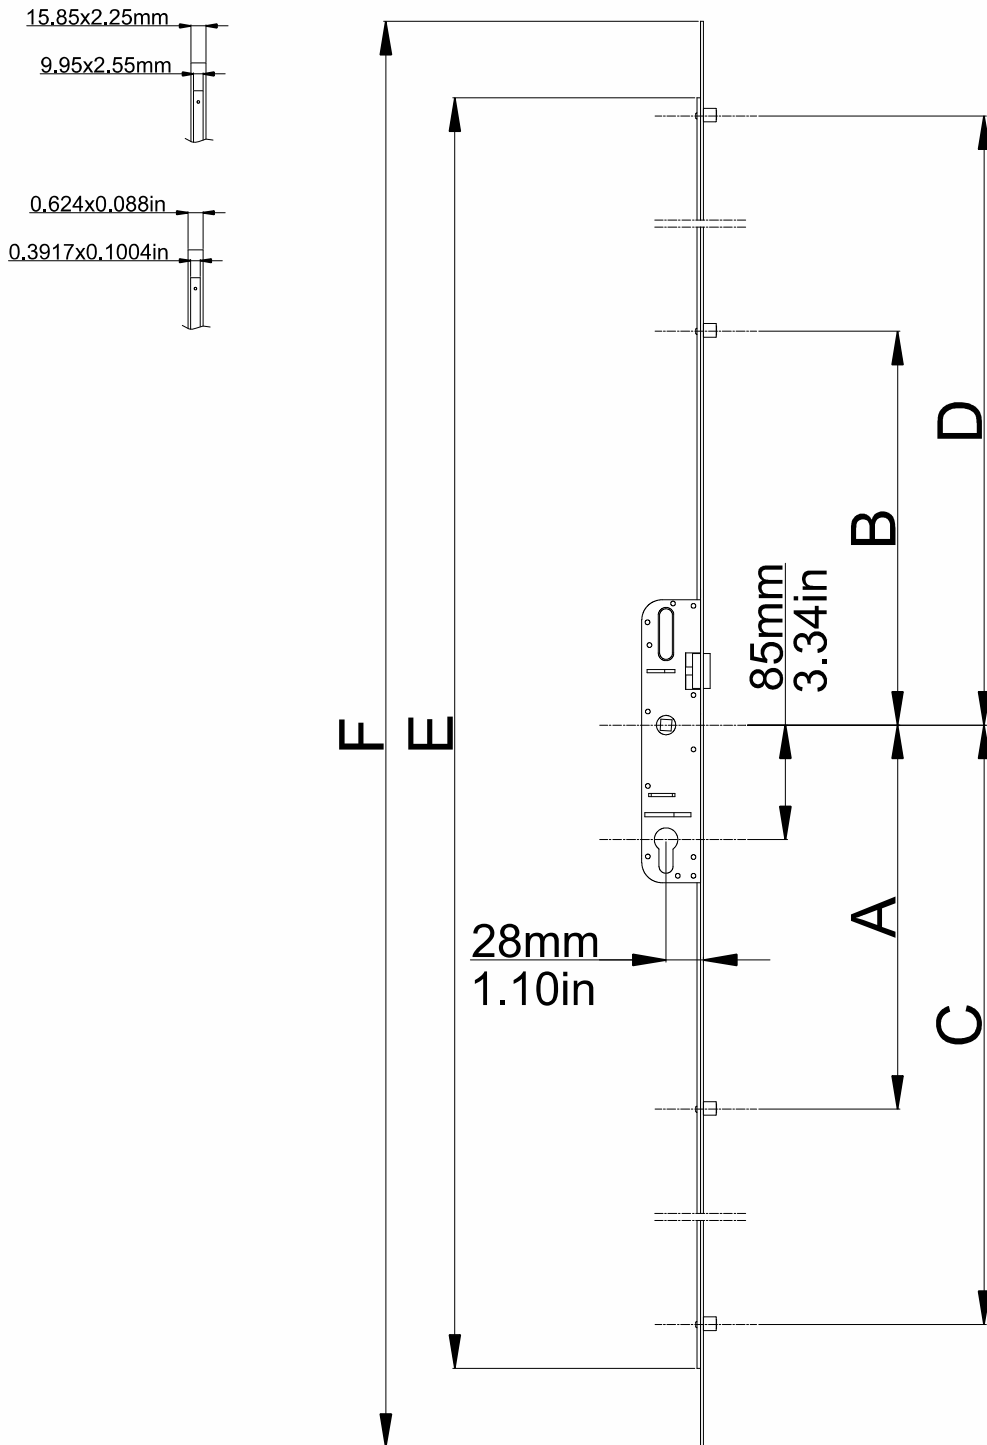

85mm-3.34in / 28mm-1.10in Lockable Door Espagnolettes

Product Code	Product Name	A(mm)	B(mm)	C(mm)	D(mm)	E(mm)	F(mm)		
P43036	2000mm-78.74in / 85mm-3.34in / 28mm-1.10in Lockable Door Esp.	384mm 15.11in	376mm 14.80in	920mm 36.22in	924mm 36.37in	1887mm 74.29in	2000mm 78.74in	4	10
P43019	1800mm-70.86in / 85mm-3.34in / 28mm-1.10in Lockable Door Esp.	284mm 11.18in	276mm 10.86in	823mm 32.40in	818mm 32.20in	1687mm 66.41in	1800mm 70.86in	4	10
P43040	1600mm-62.99in / 85mm-3.34in / 28mm-1.10in Lockable Door Esp.	300mm 11.81in	260mm 10.23in	735mm 28.93in	707mm 27.83in	1487mm 58.54in	1600mm 62.99in	4	10

70mm-2.75in / 28mm-1.10in Lockable Door Espagnolettes

Product Code	Product Name	A(mm)	B(mm)	C(mm)	D(mm)	E(mm)	F(mm)		
P43028	2000mm-78.74in / 70mm-2.75in / 28mm-1.10in Lockable Door Esp.	354mm 13.93in	343mm 13.50in	910mm 35.82in	918mm 36.14in	1872mm 73.70in	2000mm 78.74in	4	12
P43026	1800mm-70.86in / 70mm-2.75in / 28mm-1.10in Lockable Door Esp.	285mm 11.22in	291mm 11.45in	834mm 32.83in	825mm 32.48in	1703mm 67.04in	1800mm 70.86in	4	12
P43025	1600mm-62.99in / 70mm-2.75in / 28mm-1.10in Lockable Door Esp.	285mm 11.22in	280mm 11.02in	720mm 28.34in	730mm 28.74in	1485mm 58.46in	1600mm 62.99in	4	12

70mm-2.75in / 40mm-1.57in Erlock Lockable Espagnolettes

Product Code	Product Name	A(mm)	B(mm)	C(mm)	D(mm)	E(mm)	F(mm)	G(mm)	H(mm)		
P44007	2000mm-78.74in / 70mm-2.75in / 40mm-1.57in Erlock Lockable Esp.	176mm 8.92in	230mm 9.05in	520mm 20.47in	570mm 22.44in	860mm 33.85in	900mm 35.43in	1805mm 71.06in	2000mm 78.74in	6	11
P44011	1800mm-70.86in / 70mm-2.75in / 40mm-1.57in Erlock Lockable Esp.	176mm 8.92in	230mm 9.05in	420mm 16.53in	470mm 18.50in	760mm 29.92in	800mm 31.49in	1605mm 63.18in	1800mm 70.86in	6	9
P44010	1600mm-62.99in / 70mm-2.75in / 40mm-1.57in Erlock Lockable Esp.	176mm 8.92in	230mm 9.05in	660mm 25.98in	700mm 27.55in	-	-	1405mm 55.31in	1600mm 62.99in	4	9