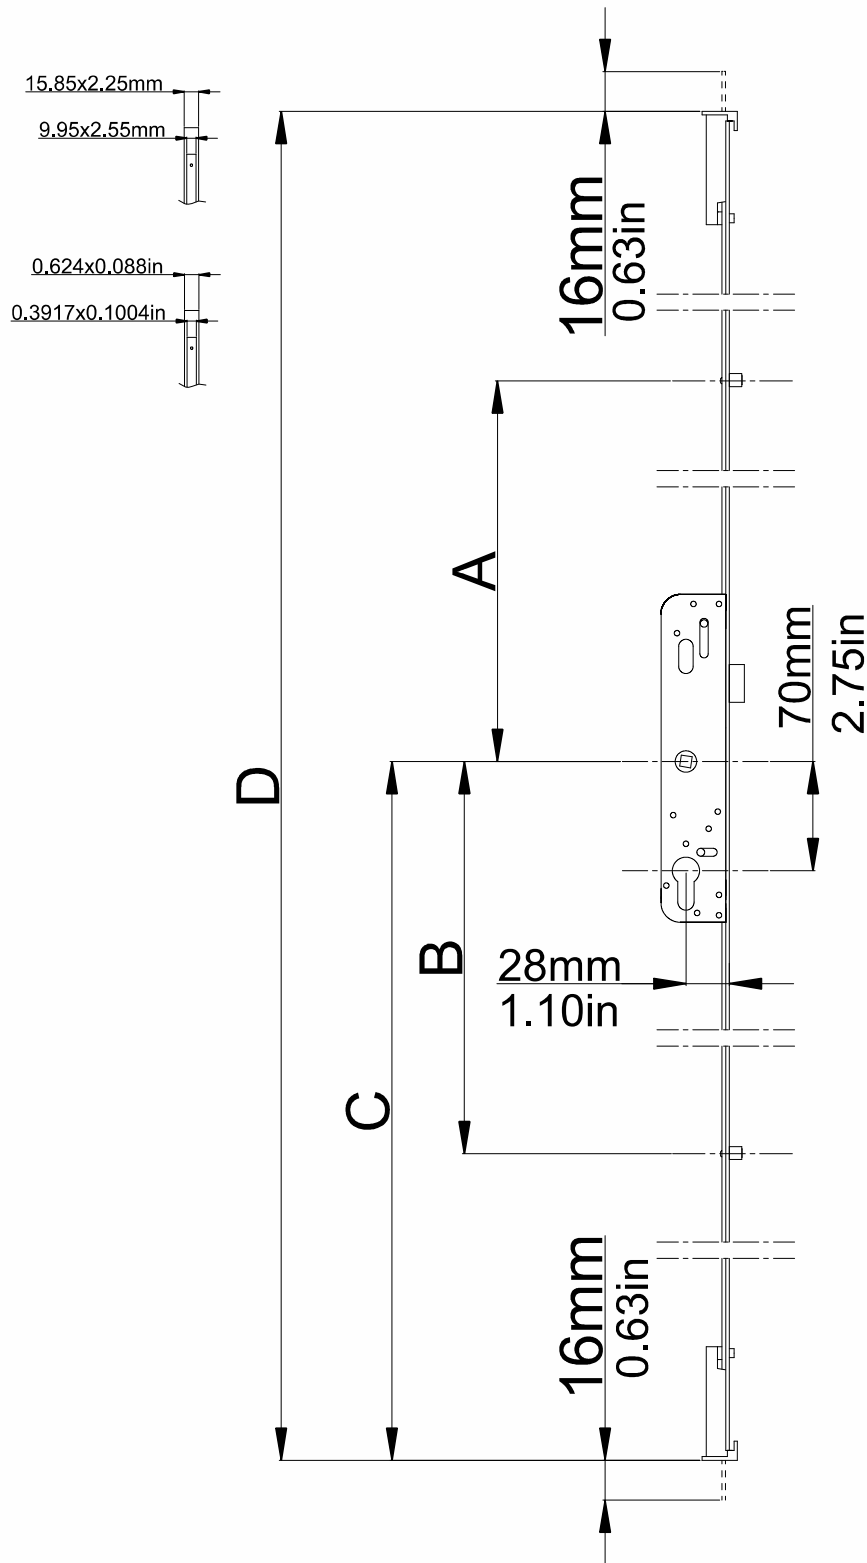

70mm-2.75in / 28mm-1.10in Lockable Door Espagnolettes (Double Guide Fixed) - For PVC Profile

Product Code	Product Name	A(mm)	B(mm)	C(mm)	D(mm)		
P44004	980mm-38.58in / 2056mm-80.94in / 70mm-2.75in / 28mm-1.10in Lockable Door Esp.	424mm 16.69in	282mm 11.10in	980mm 38.58in	2056mm 80.94in	2	12
P44003	980mm-38.58in / 1956mm-77.007in / 70mm-2.75in / 28mm-1.10in Lockable Door Esp.	424mm 16.69in	282mm 11.10in	980mm 38.58in	1956mm 77.007in	2	12