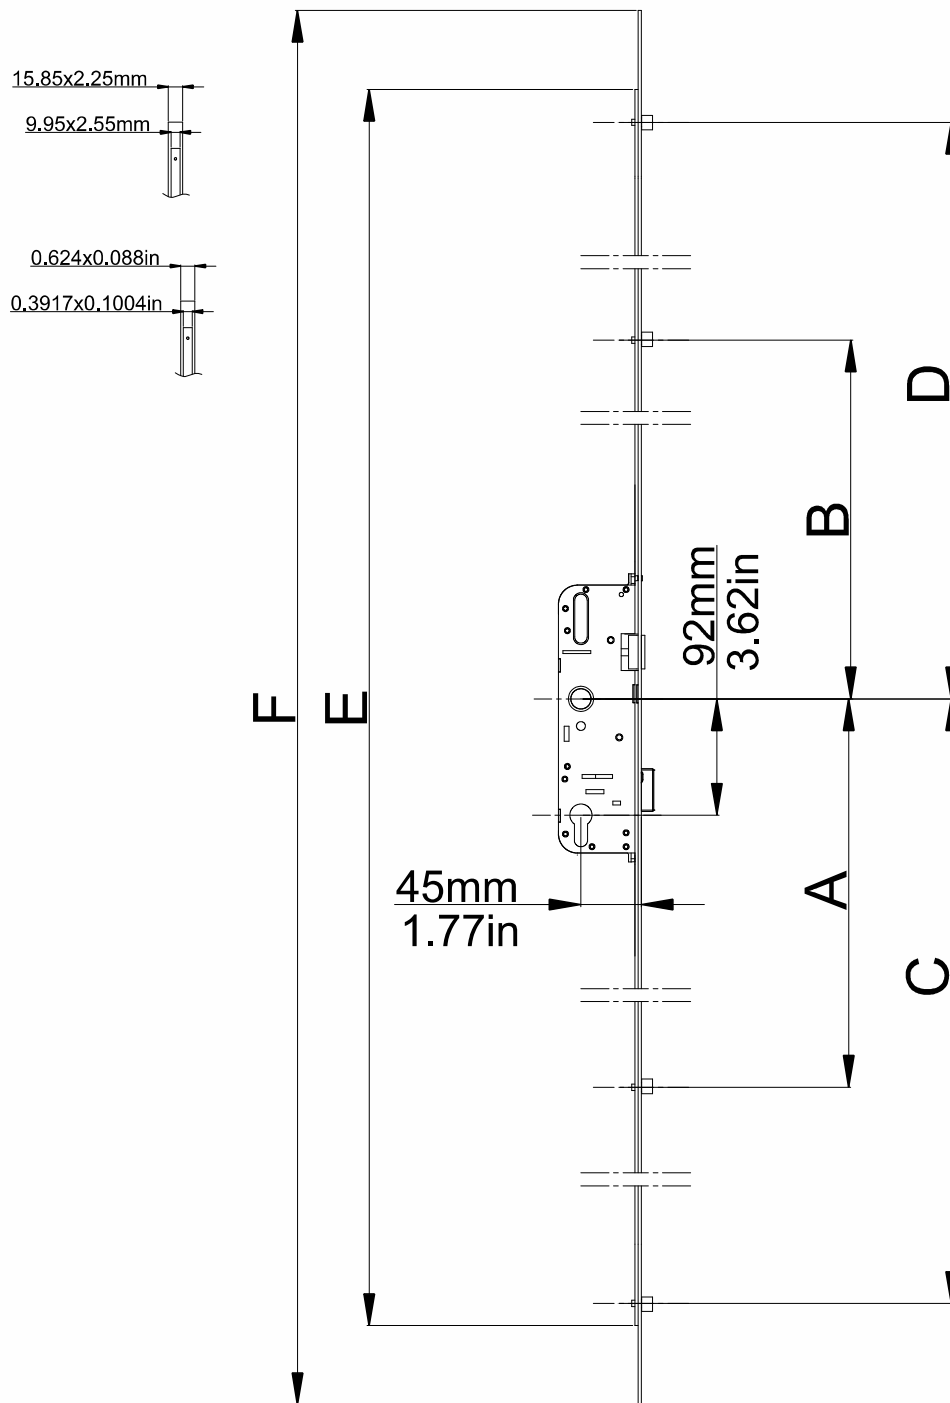

92mm-3.62in / 45mm-1.77in Lockable Door Espagnolettes

Product Code	Product Name	A(mm)	B(mm)	C(mm)	D(mm)	E(mm)	F(mm)		
P43103	2000mm-78.74in / 92mm-3.62in / 45mm-1.77in Lockable Door Esp.	306mm 12.04in	275mm 10.82in	810mm 31.88in	760mm 29.92in	1617mm 63.66in	2000mm 78.74in	4	10
P43102	1800mm-70.86in / 92mm-3.62in / 45mm-1.77in Lockable Door Esp.	306mm 12.04in	275mm 10.82in	841mm 33.11in	820mm 32.28in	1700mm 66.92in	1800mm 70.86in	4	10
P43101	1600mm-62.99in / 92mm-3.62in / 45mm-1.77in Lockable Door Esp.	305mm 12.00in	275mm 10.82in	743mm 29.25in	714mm 28.11in	1480mm 58.26in	1600mm 62.99in	4	10