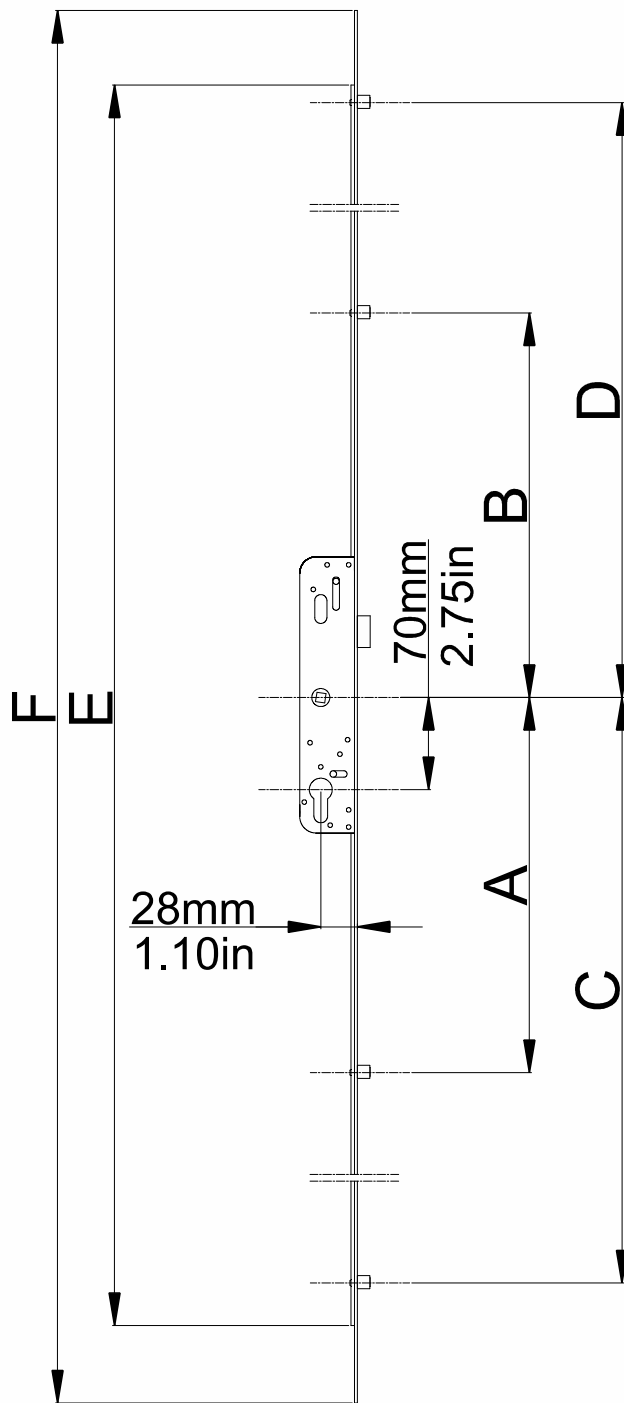

85mm-3.34in / 28mm-1.10in Lockable Door Espagnolettes

Product Code	Product Name	A(mm)	B(mm)	C(mm)	D(mm)	E(mm)	F(mm)		
P43036	2000mm-78.74in / 85mm-3.34in / 28mm-1.10in Lockable Door Esp.	384mm 15.11in	376mm 14.80in	920mm 36.22in	924mm 36.37in	1887mm 74.29in	2000mm 78.74in	4	10
P43019	1800mm-70.86in / 85mm-3.34in / 28mm-1.10in Lockable Door Esp.	284mm 11.18in	276mm 10.86in	823mm 32.40in	818mm 32.20in	1687mm 66.41in	1800mm 70.86in	4	10
P43040	1600mm-62.99in / 85mm-3.34in / 28mm-1.10in Lockable Door Esp.	300mm 11.81in	260mm 10.23in	735mm 28.93in	707mm 27.83in	1487mm 58.54in	1600mm 62.99in	4	10

70mm-2.75in / 28mm-1.10in Lockable Door Espagnolettes

Product Code	Product Name	A(mm)	B(mm)	C(mm)	D(mm)	E(mm)	F(mm)		
P43028	2000mm-78.74in / 70mm-2.75in / 28mm-1.10in Lockable Door Esp.	354mm 13.93in	343mm 13.50in	910mm 35.82in	918mm 36.14in	1872mm 73.70in	2000mm 78.74in	4	12
P43026	1800mm-70.86in / 70mm-2.75in / 28mm-1.10in Lockable Door Esp.	285mm 11.22in	291mm 11.45in	834mm 32.83in	825mm 32.48in	1703mm 67.04in	1800mm 70.86in	4	12
P43025	1600mm-62.99in / 70mm-2.75in / 28mm-1.10in Lockable Door Esp.	285mm 11.22in	280mm 11.02in	720mm 28.34in	730mm 28.74in	1485mm 58.46in	1600mm 62.99in	4	12

70mm-2.75in / 40mm-1.57in Erlock Lockable Espagnolettes

Product Code	Product Name	A(mm)	B(mm)	C(mm)	D(mm)	E(mm)	F(mm)	G(mm)	H(mm)		
P44007	2000mm-78.74in / 70mm-2.75in / 40mm-1.57in Erlock Lockable Esp.	176mm 8.92in	230mm 9.05in	520mm 20.47in	570mm 22.44in	860mm 33.85in	900mm 35.43in	1805mm 71.06in	2000mm 78.74in	6	11
P44011	1800mm-70.86in / 70mm-2.75in / 40mm-1.57in Erlock Lockable Esp.	176mm 8.92in	230mm 9.05in	420mm 16.53in	470mm 18.50in	760mm 29.92in	800mm 31.49in	1605mm 63.18in	1800mm 70.86in	6	9
P44010	1600mm-62.99in / 70mm-2.75in / 40mm-1.57in Erlock Lockable Esp.	176mm 8.92in	230mm 9.05in	660mm 25.98in	700mm 27.55in	-	-	1405mm 55.31in	1600mm 62.99in	4	9