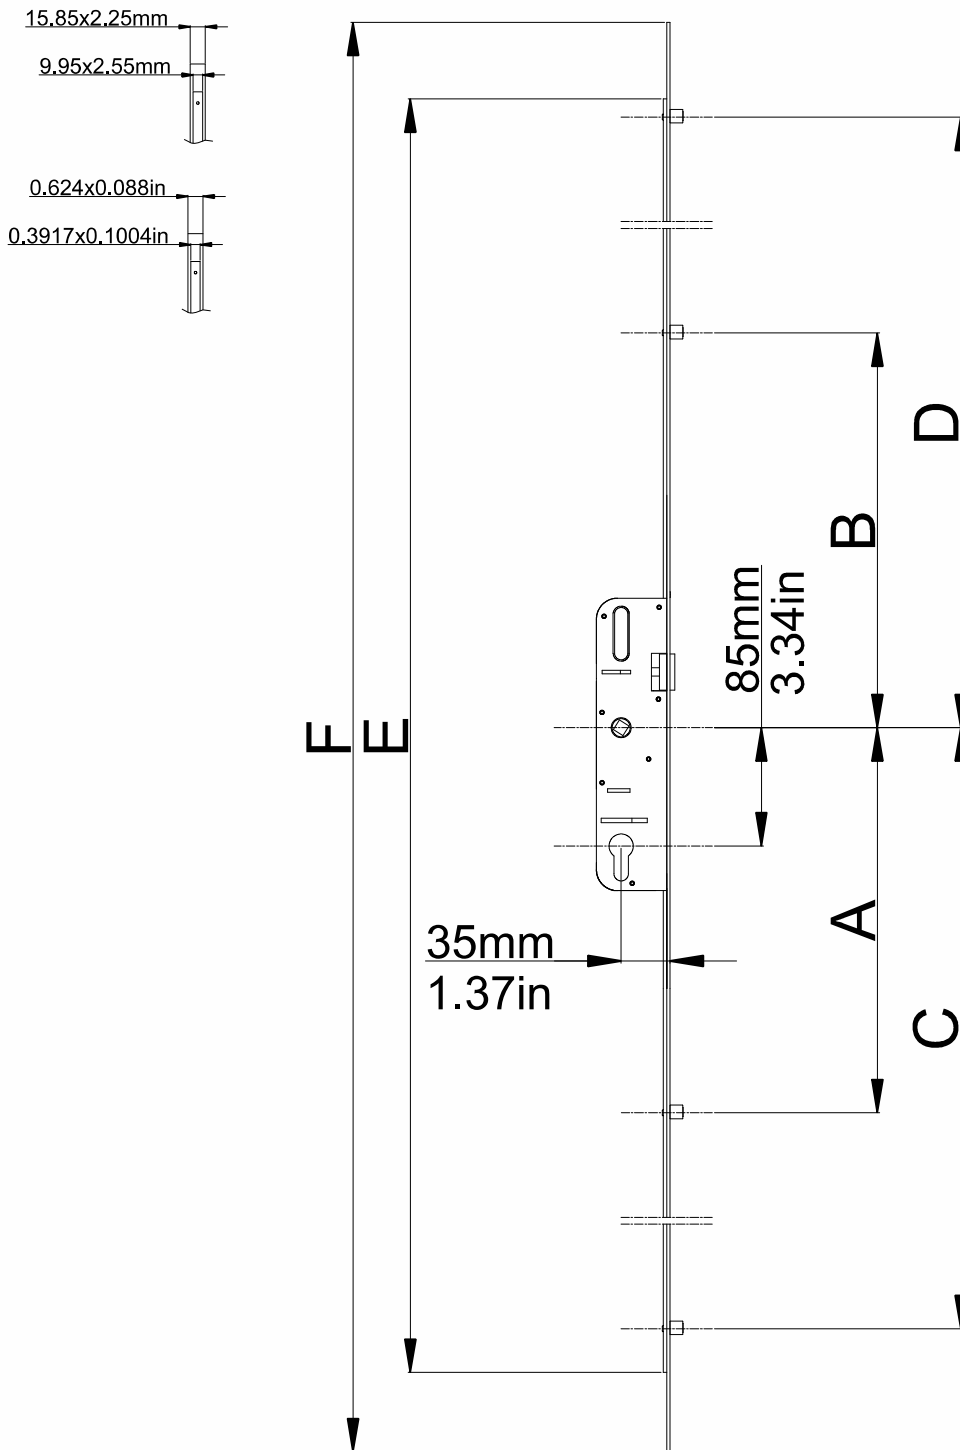

85-3.34in / 35-1.37in Basic Lockable Door Espagnolettes

Product Code	Product Name	A(mm)	B(mm)	C(mm)	D(mm)	E(mm)	F(mm)		
P43014	2000mm-78.74in / 85mm-3.34in / 35mm-1.37in Basic Lockable Door Esp.	400mm 15.74in	360mm 14.17in	935mm 36.81in	908mm 35.74in	1887mm 74.29in	2000mm 78.74in	4	10
P43013	1800mm-70.86in / 85mm-3.34in / 35mm-1.37in Basic Lockable Door Esp.	300mm 11.81in	260mm 10.23in	835mm 32.87in	808mm 31.81in	1687mm 66.41in	1800mm 70.86in	4	10
P43012	1600mm-62.99in / 85mm-3.34in / 35mm-1.37in Basic Lockable Door Esp.	276.5mm 10.88in	283.5mm 11.16in	723mm 28.46in	718mm 28.26in	1487mm 58.54in	1600mm 62.99in	4	10