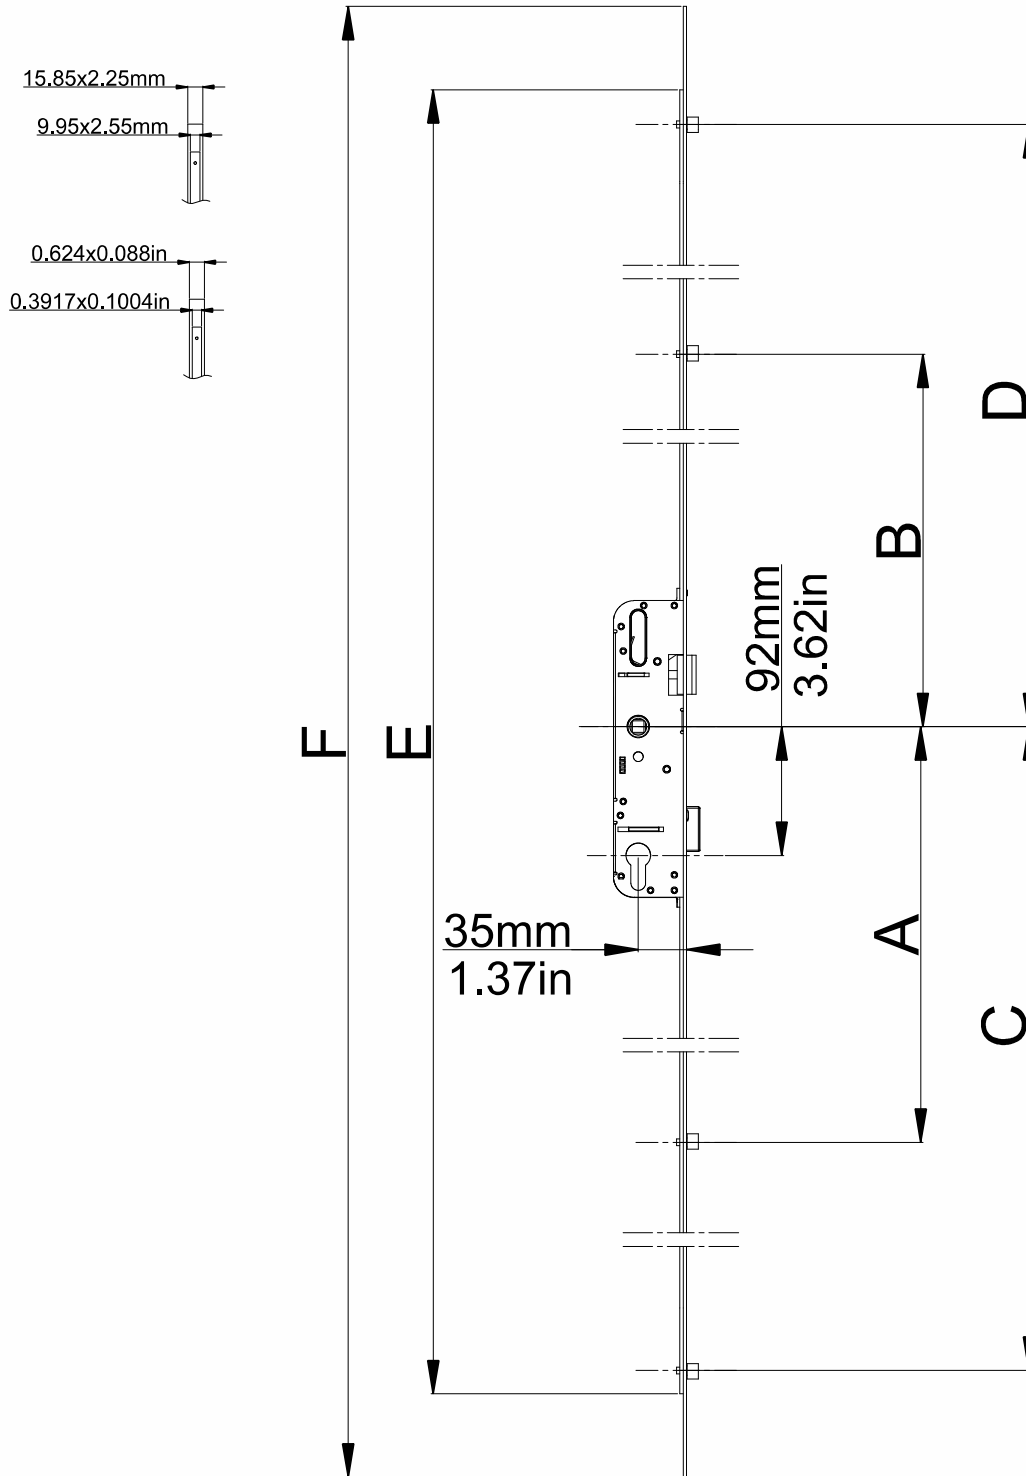

92mm-3.62in / 35mm-1.37in Lockable Door Espagnolettes

Product Code	Product Name	A(mm)	B(mm)	C(mm)	D(mm)	E(mm)	F(mm)		
P43100	2000mm-78.74in / 92mm-3.62in / 35mm-1.37in Lockable Door Esp.	306mm 12.04in	275mm 10.82in	810mm 31.88in	760mm 29.92in	1617mm 63.66in	2000mm 78.74in	4	10
P43099	1800mm-70.86in / 92mm-3.62in / 35mm-1.37in Lockable Door Esp.	306mm 12.04in	275mm 10.82in	841mm 33.11in	820mm 32.28in	1700mm 66.92in	1800mm 70.86in	4	10
P43098	1600mm-62.99in / 92mm-3.62in / 35mm-1.37in Lockable Door Esp.	305mm 12.00in	275mm 10.82in	743mm 29.25in	714mm 28.11in	1480mm 58.26in	1600mm 62.99in	4	10