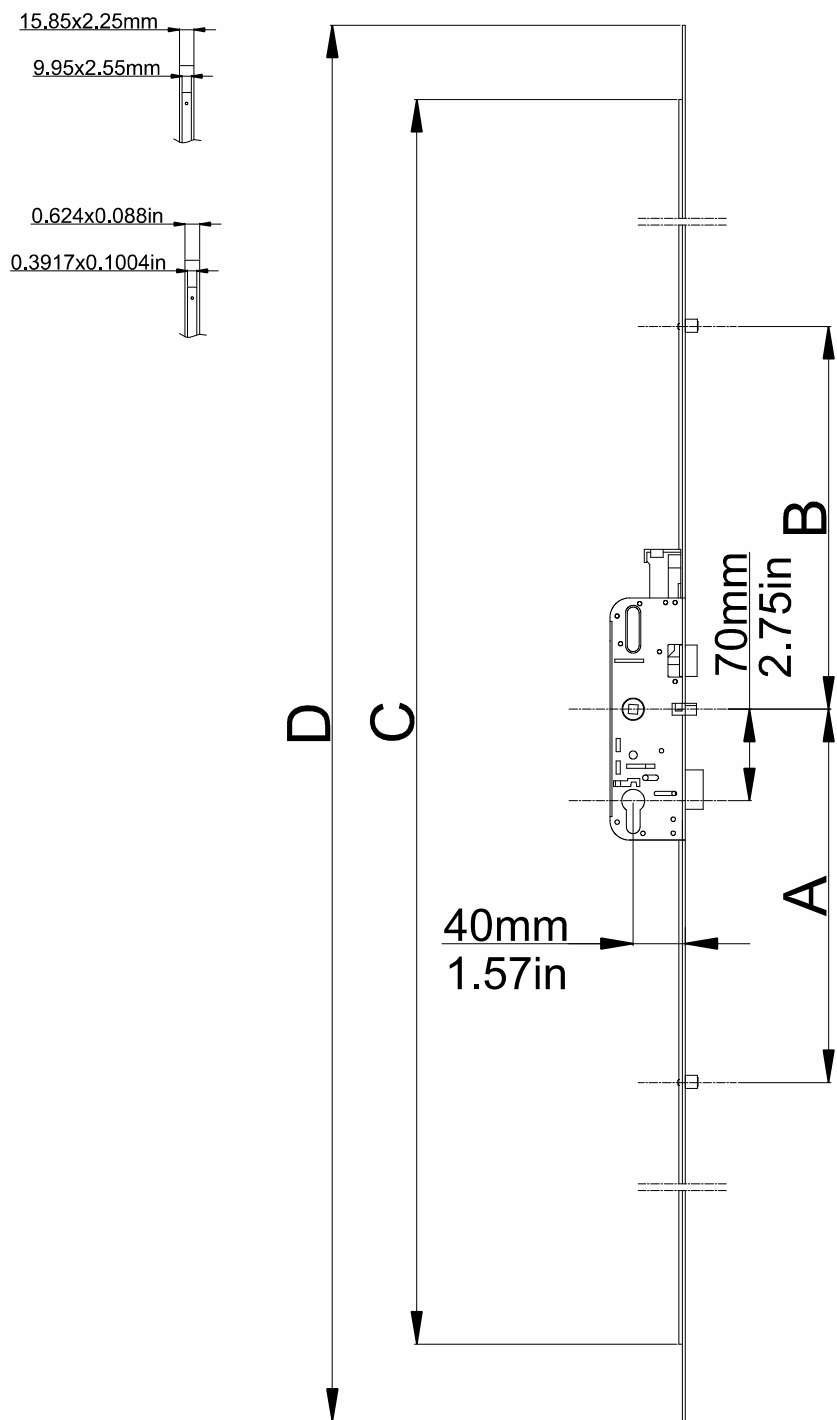

70mm-2.75in / 40mm-1.57in Ermatic Lockable Door Espagnolettes

Product Code	Product Name	A(mm)	B(mm)	C(mm)	D(mm)		
P44005	2000mm-78.74in / 70mm-2.75in / 40mm-1.57in Ermatic Lockable Door Esp.	820mm 32.28in	843mm 33.18in	1705mm 67.12in	2000mm 78.74in	2	10
P44009	1800mm-70.86in / 70mm-2.75in / 40mm-1.57in Ermatic Lockable Door Esp.	720mm 28.34in	743mm 29.25in	1505mm 59.25in	1800mm 70.86in	2	10
P44008	1600mm-62.99in / 70mm-2.75in / 40mm-1.57in Ermatic Lockable Door Esp.	620mm 24.40in	643mm 25.31in	1305mm 51.37in	1600mm 62.99in	2	10