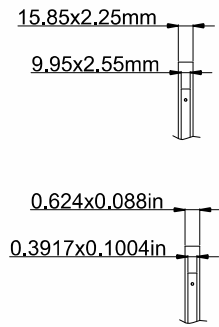

85-3.34in / 35-1.37in Basic Lockable Door Espagnolettes Without Cylinder

Product Code	Product Name	A(mm)	B(mm)	C(mm)	D(mm)	E(mm)	F(mm)		
P43023	2000mm-78.74in / 85mm-3.34in / 35mm-1.37in Basic Lockable Door Esp. Without Cylinder	285mm 11.22in	276.5mm 10.88in	920mm 36.22in	922mm 36.29in	1887mm 74.29in	2000mm 78.74in	4	12
P43022	1800mm-70.86in / 85mm-3.34in / 35mm-1.37in Basic Lockable Door Esp. Without Cylinder	285mm 11.22in	276.5mm 10.88in	820mm 32.28in	822mm 32.36in	1687mm 66.41in	1800mm 70.86in	4	10
P43030	1600mm-62.99in / 85mm-3.34in / 35mm-1.37in Basic Lockable Door Esp. Without Cylinder	285mm 11.22in	276.5mm 10.88in	720mm 28.34in	722mm 28.42in	1487mm 58.54in	1600mm 62.99in	4	10

85mm-3.34in / 28mm-1.10in Lockable Door Espagnolettes

Product Code	Product Name	A(mm)	B(mm)	C(mm)	D(mm)	E(mm)	F(mm)		
P43036	2000mm-78.74in / 85mm-3.34in / 28mm-1.10in Lockable Door Esp.	384mm 15.11in	376mm 14.80in	920mm 36.22in	924mm 36.37in	1887mm 74.29in	2000mm 78.74in	4	10
P43019	1800mm-70.86in / 85mm-3.34in / 28mm-1.10in Lockable Door Esp.	284mm 11.18in	276mm 10.86in	823mm 32.40in	818mm 32.20in	1687mm 66.41in	1800mm 70.86in	4	10
P43040	1600mm-62.99in / 85mm-3.34in / 28mm-1.10in Lockable Door Esp.	300mm 11.81in	260mm 10.23in	735mm 28.93in	707mm 27.83in	1487mm 58.54in	1600mm 62.99in	4	10

70mm-2.75in / 28mm-1.10in Lockable Door Espagnolettes

Product Code	Product Name	A(mm)	B(mm)	C(mm)	D(mm)	E(mm)	F(mm)		
P43028	2000mm-78.74in / 70mm-2.75in / 28mm-1.10in Lockable Door Esp.	354mm 13.93in	343mm 13.50in	910mm 35.82in	918mm 36.14in	1872mm 73.70in	2000mm 78.74in	4	12
P43026	1800mm-70.86in / 70mm-2.75in / 28mm-1.10in Lockable Door Esp.	285mm 11.22in	291mm 11.45in	834mm 32.83in	825mm 32.48in	1703mm 67.04in	1800mm 70.86in	4	12
P43025	1600mm-62.99in / 70mm-2.75in / 28mm-1.10in Lockable Door Esp.	285mm 11.22in	280mm 11.02in	720mm 28.34in	730mm 28.74in	1485mm 58.46in	1600mm 62.99in	4	12