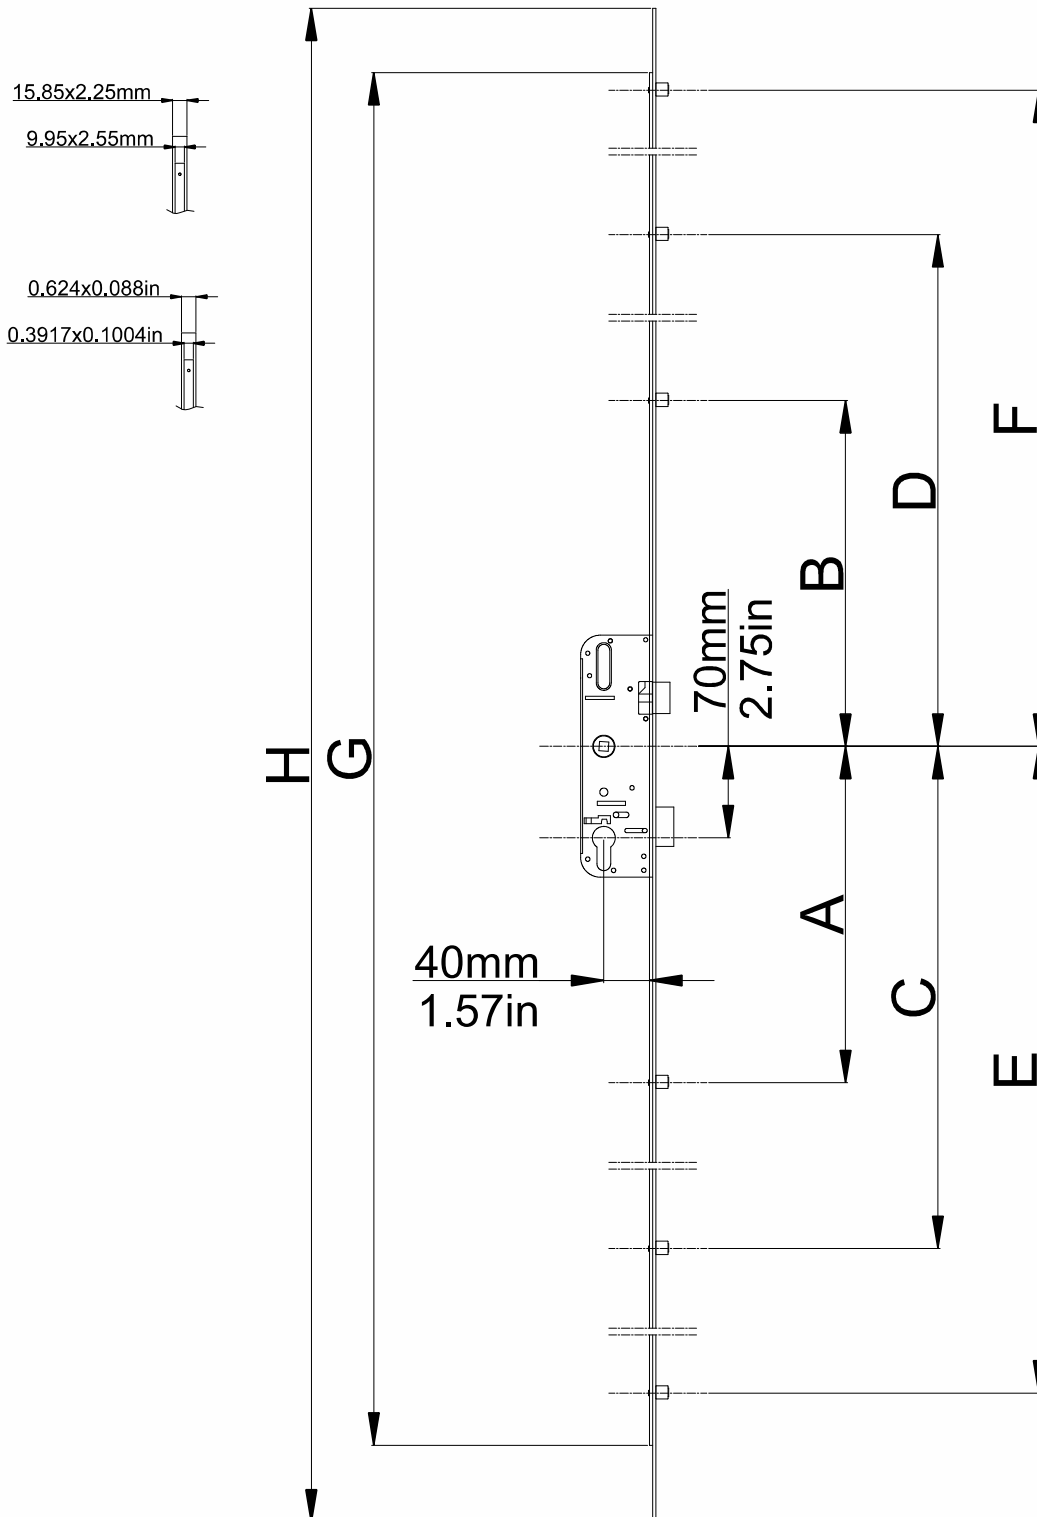

85mm-3.34in / 28mm-1.10in Lockable Door Espagnolettes

Product Code	Product Name	A(mm)	B(mm)	C(mm)	D(mm)	E(mm)	F(mm)		
P43036	2000mm-78.74in / 85mm-3.34in / 28mm-1.10in Lockable Door Esp.	384mm 15.11in	376mm 14.80in	920mm 36.22in	924mm 36.37in	1887mm 74.29in	2000mm 78.74in	4	10
P43019	1800mm-70.86in / 85mm-3.34in / 28mm-1.10in Lockable Door Esp.	284mm 11.18in	276mm 10.86in	823mm 32.40in	818mm 32.20in	1687mm 66.41in	1800mm 70.86in	4	10
P43040	1600mm-62.99in / 85mm-3.34in / 28mm-1.10in Lockable Door Esp.	300mm 11.81in	260mm 10.23in	735mm 28.93in	707mm 27.83in	1487mm 58.54in	1600mm 62.99in	4	10

70mm-2.75in / 28mm-1.10in Lockable Door Espagnolettes

Product Code	Product Name	A(mm)	B(mm)	C(mm)	D(mm)	E(mm)	F(mm)		
P43028	2000mm-78.74in / 70mm-2.75in / 28mm-1.10in Lockable Door Esp.	354mm 13.93in	343mm 13.50in	910mm 35.82in	918mm 36.14in	1872mm 73.70in	2000mm 78.74in	4	12
P43026	1800mm-70.86in / 70mm-2.75in / 28mm-1.10in Lockable Door Esp.	285mm 11.22in	291mm 11.45in	834mm 32.83in	825mm 32.48in	1703mm 67.04in	1800mm 70.86in	4	12
P43025	1600mm-62.99in / 70mm-2.75in / 28mm-1.10in Lockable Door Esp.	285mm 11.22in	280mm 11.02in	720mm 28.34in	730mm 28.74in	1485mm 58.46in	1600mm 62.99in	4	12

70mm-2.75in / 40mm-1.57in Erlock Lockable Espagnolettes

Product Code	Product Name	A(mm)	B(mm)	C(mm)	D(mm)	E(mm)	F(mm)	G(mm)	H(mm)		
P44007	2000mm-78.74in / 70mm-2.75in / 40mm-1.57in Erlock Lockable Esp.	176mm 8.92in	230mm 9.05in	520mm 20.47in	570mm 22.44in	860mm 33.85in	900mm 35.43in	1805mm 71.06in	2000mm 78.74in	6	11
P44011	1800mm-70.86in / 70mm-2.75in / 40mm-1.57in Erlock Lockable Esp.	176mm 8.92in	230mm 9.05in	420mm 16.53in	470mm 18.50in	760mm 29.92in	800mm 31.49in	1605mm 63.18in	1800mm 70.86in	6	9
P44010	1600mm-62.99in / 70mm-2.75in / 40mm-1.57in Erlock Lockable Esp.	176mm 8.92in	230mm 9.05in	660mm 25.98in	700mm 27.55in	-	-	1405mm 55.31in	1600mm 62.99in	4	9