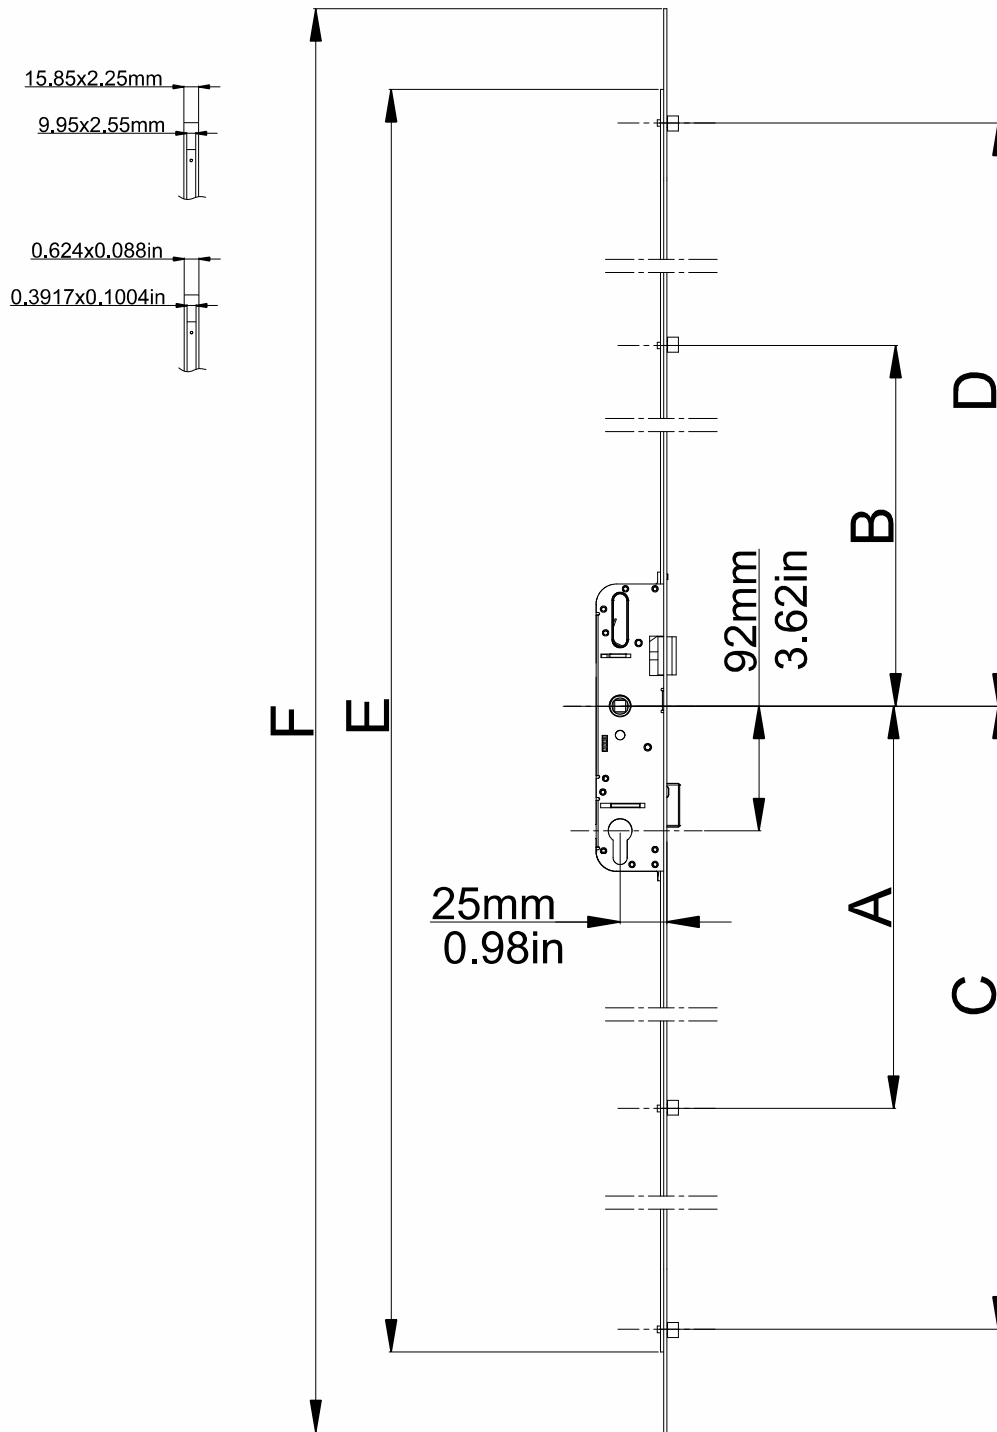

92mm-3.62in / 25mm-0.98in Lockable Door Espagnolettes

Product Code	Product Name	A(mm)	B(mm)	C(mm)	D(mm)	E(mm)	F(mm)		
P43126	2000mm-78.74in / 92mm-3.62in / 25mm-0.98in Lockable Door Esp.	306mm 12.04in	275mm 10.82in	810mm 31.88in	760mm 29.92in	1617mm 63.66in	2000mm 78.74in	4	10
P43127	1800mm-70.86in / 92mm-3.62in / 25mm-0.98in Lockable Door Esp.	306mm 12.04in	275mm 10.82in	841mm 33.11in	820mm 32.28in	1700mm 66.92in	1800mm 70.86in	4	10
P43128	1600mm-62.99in / 92mm-3.62in / 25mm-0.98in Lockable Door Esp.	305mm 12.00in	275mm 10.82in	743mm 29.25in	714mm 28.11in	1480mm 58.26in	1600mm 62.99in	4	10