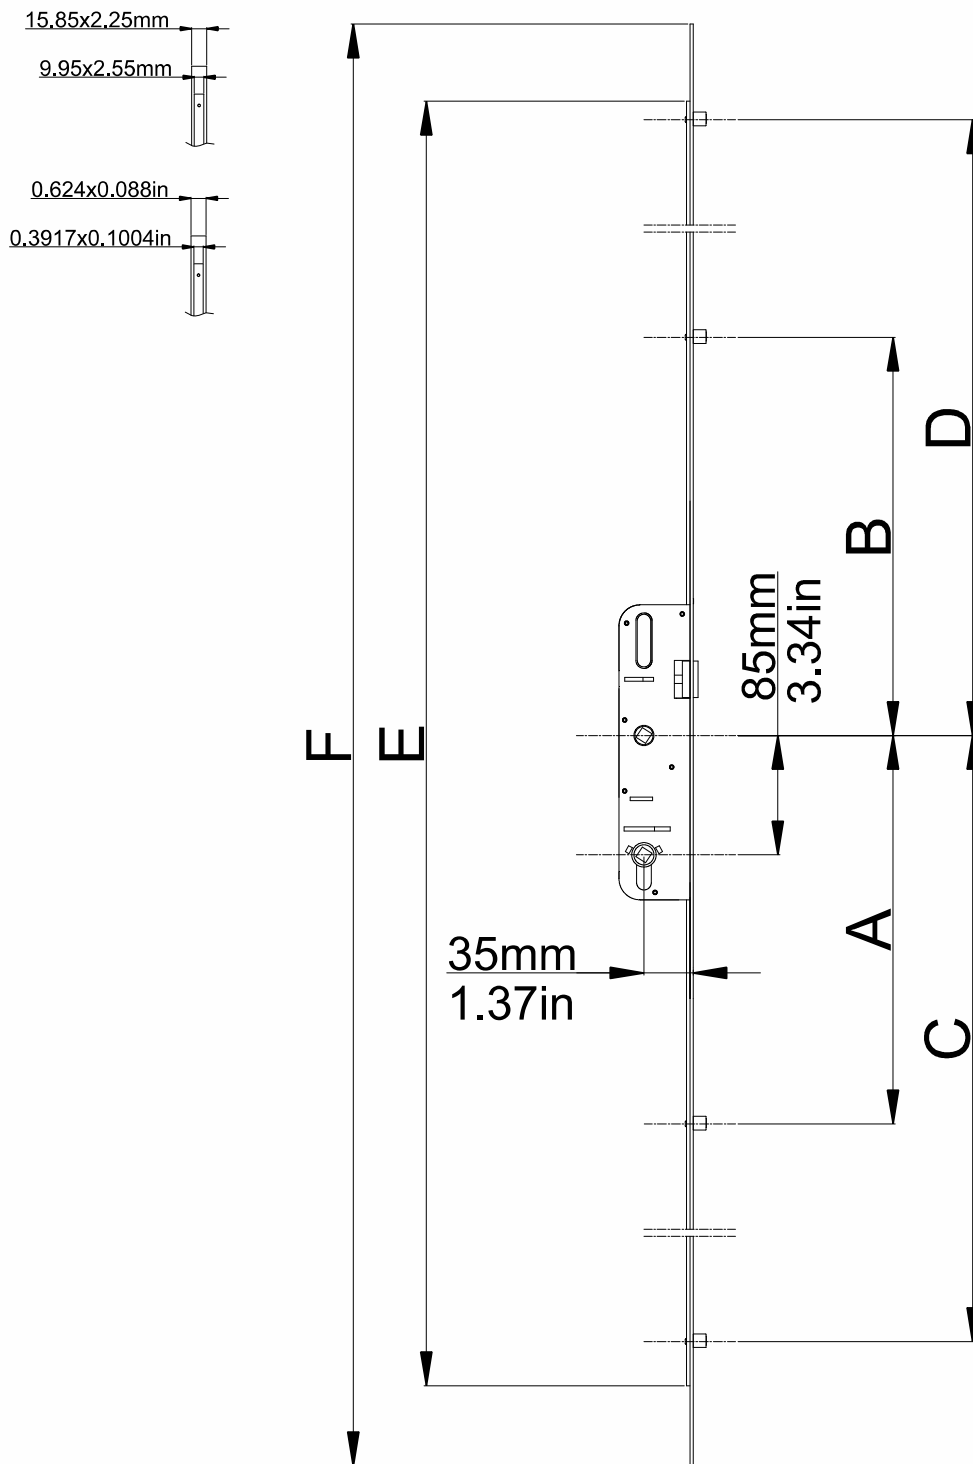

85-3.34in / 35-1.37in Basic Lockable Door Espagnolettes Without Cylinder

Product Code	Product Name	A(mm)	B(mm)	C(mm)	D(mm)	E(mm)	F(mm)		
P43023	2000mm-78.74in / 85mm-3.34in / 35mm-1.37in Basic Lockable Door Esp. Without Cylinder	285mm 11.22in	276.5mm 10.88in	920mm 36.22in	922mm 36.29in	1887mm 74.29in	2000mm 78.74in	4	12
P43022	1800mm-70.86in / 85mm-3.34in / 35mm-1.37in Basic Lockable Door Esp. Without Cylinder	285mm 11.22in	276.5mm 10.88in	820mm 32.28in	822mm 32.36in	1687mm 66.41in	1800mm 70.86in	4	10
P43030	1600mm-62.99in / 85mm-3.34in / 35mm-1.37in Basic Lockable Door Esp. Without Cylinder	285mm 11.22in	276.5mm 10.88in	720mm 28.34in	722mm 28.42in	1487mm 58.54in	1600mm 62.99in	4	10